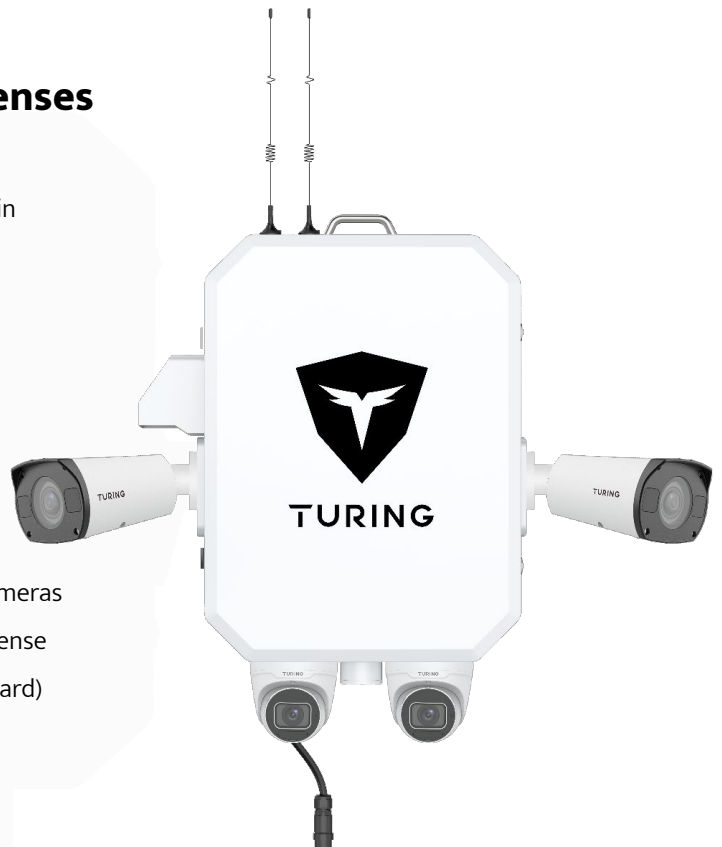

# SKYSHIELD PREMIUM

All-In-One Outdoor Surveillance Solution  
Deployment for Anywhere with Power

SS-KG1-PREM-2B2T

## SkyShield Premium w/ 3Y Licenses Includes:

- 1x Enclosure System and Accessory with Built-in Thermostat Heater , Fan and 4G Router
- 1x 4CH NVR w/2TB HDD
- 2x 4MP Turret Cameras
- 2x 4MP Bullet Cameras
- 2 x TP-VDWM (Side Mount)
- 3Y Eligibility for Potential Hardware Upgrade (Speaker, Strobe Lights etc.)
- 3Y SkyShield License include Core AI for All Cameras in SkyShield, the SkyShield Add-on Module License (Remote Power Control, Virtual Guard Dashboard) and Warranty

## AVAILABLE SKUS

SKU NUMBER	CAMERA OPTION
SS-KG1-PREM-2B2T	2x 4MP Turret & 2x 4MP Bullet