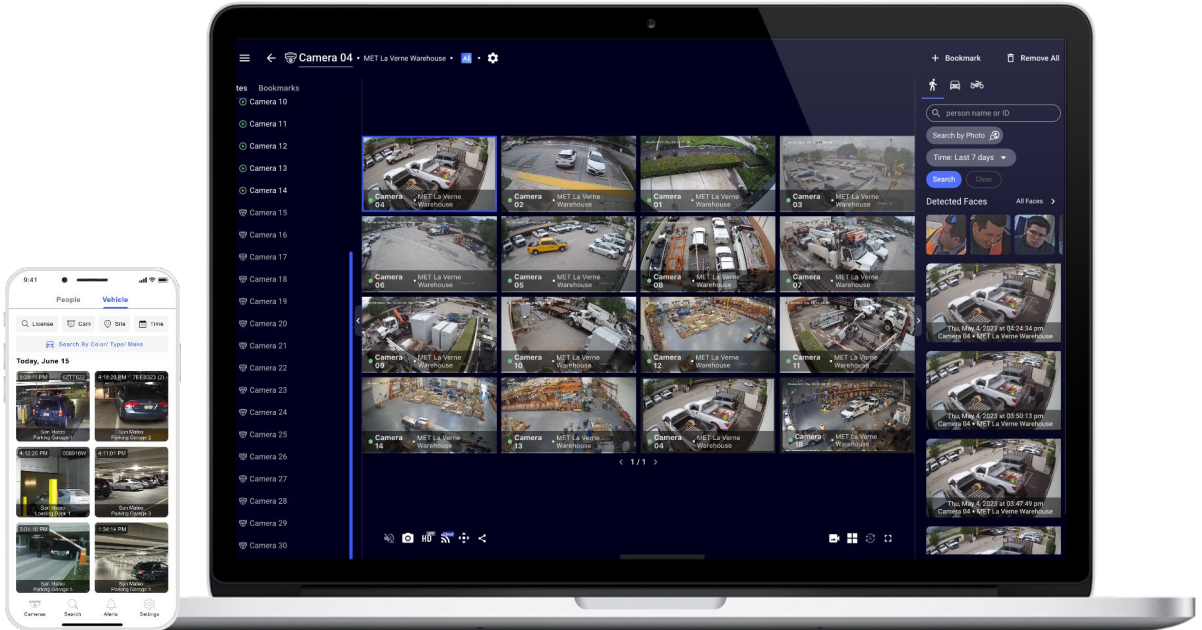

## KEY FEATURES for Turing Vision Core AI

Receive Instant Smart Alerts for Intruders/Trespassers/Person of Interest/Vehicle of Interest via SMS/Email/Push Notifications

Remote Live Stream Monitoring

- Remote Live Streaming up to 16 Cameras in HD
- Bookmark and Auto-Cycle Play for Live Monitoring