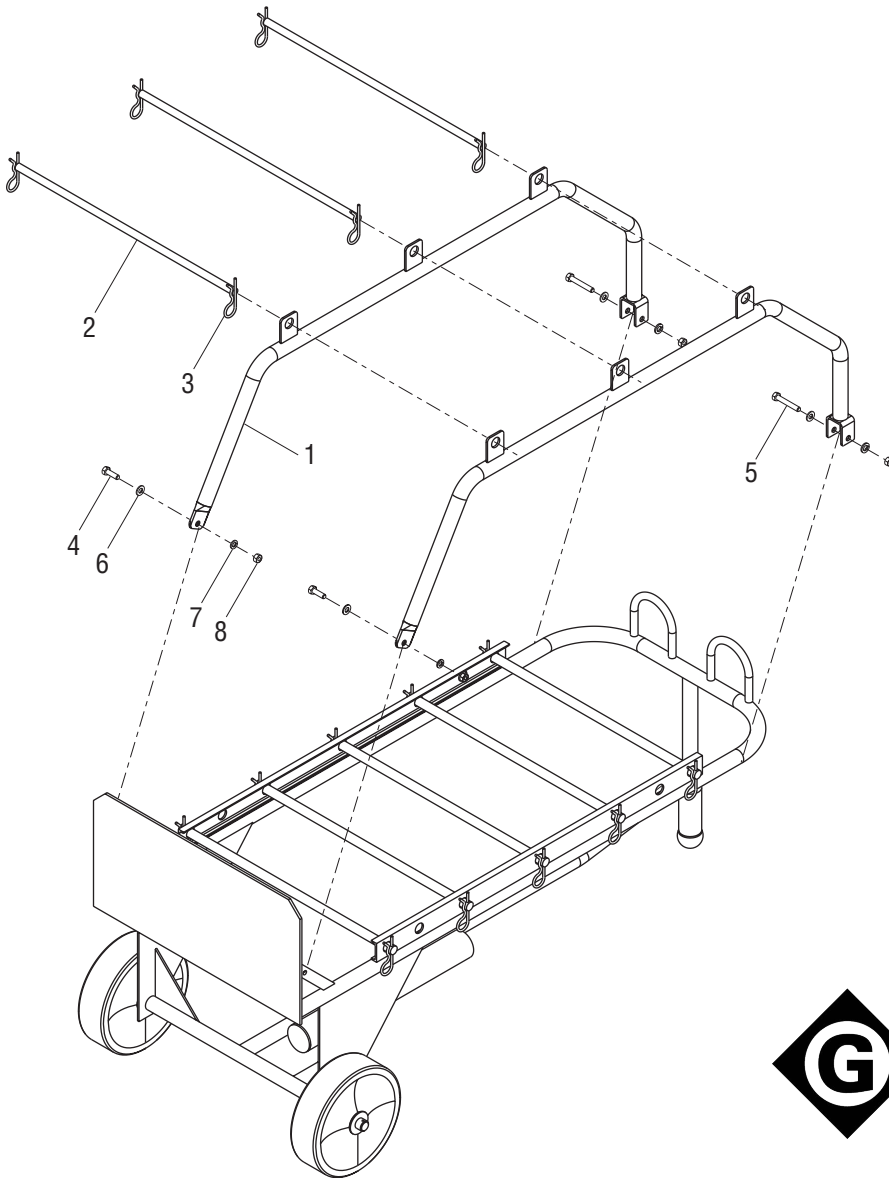

PARTS LIST

10462 Expander Kit for 38733 Hand Truck Wire Cart

Key	Part No.	Description	Qty
1	501 0456.0	Frame weldment	2
2	503 8774.0	Spindle	3
3	905 3685.1	Clip	6
4	905 5360.8	Bolt, 5/16 x 1	2
5	905 1166.2	Bolt, 5/16 x 2	2
6	905 2335.0	Washer, flat	4
7	905 1602.8	Lock washer	4
8	905 1594.3	Nut, 5/16 hex	4