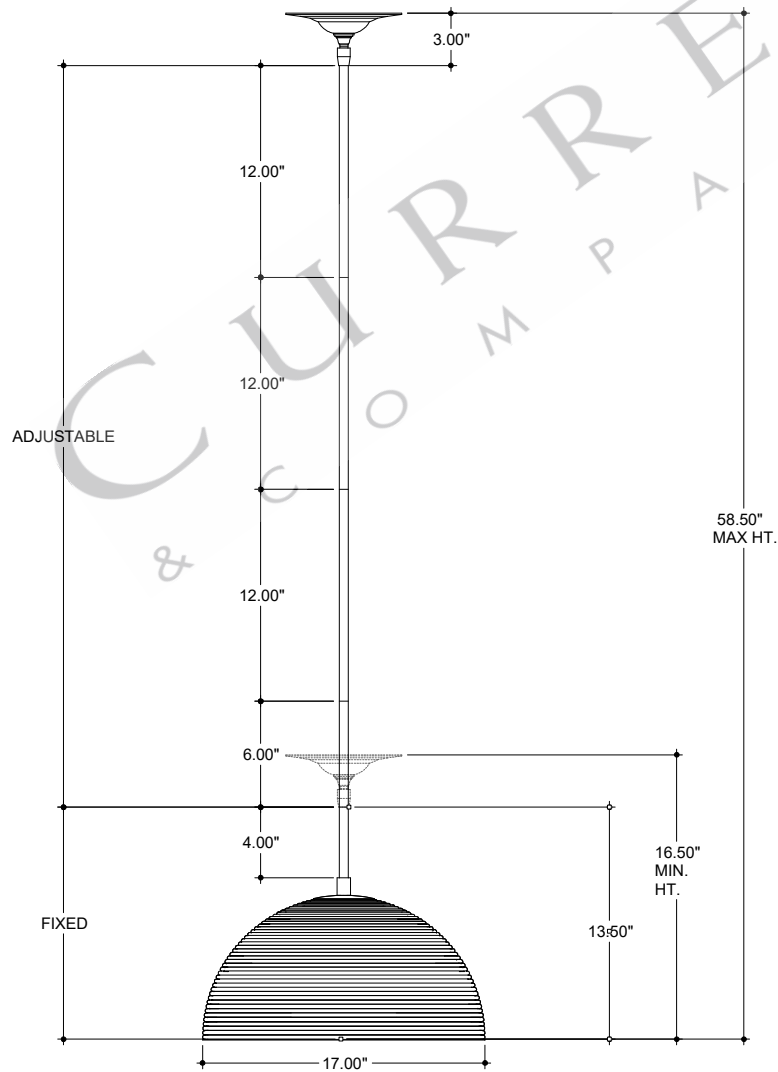

CANOPY DETAIL

TOP VIEW

FRONT VIEW

9000-0790

ALL WORK © 2021 CURREY & COMPANY