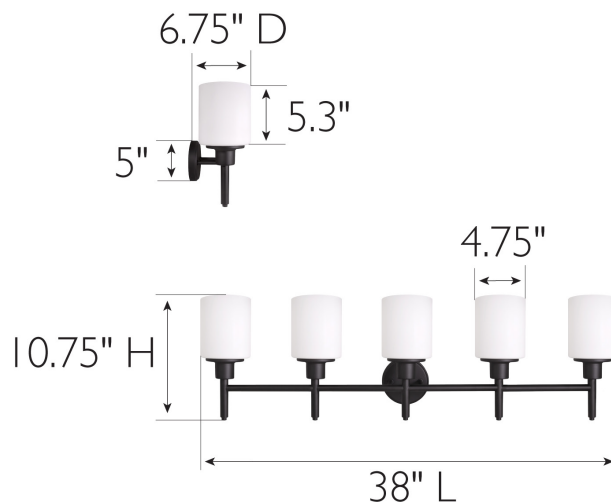

## Aubrey 5-Light Vanity Light Matte Black

### SPECIFICATIONS

MOUNTING:	Wall Mount	LED BRIGHTNESS (LUMENS):	N/A
SLOPED CEILING ADAPTABLE:	No	LED COLOR CORRELATED TEMPERATURE (CCT):	N/A
LAMP TYPE 1:	Maximum 60W Medium Base Bulb	LED COLOR RENDERING INDEX (CRI):	N/A
BULB INCLUDED:	No	LED EFFICACY:	N/A
WATTS PER BULB:	60W	LED AVERAGE RATED LIFE:	N/A
TOTAL WATTAGE:	300W	ENERGY EFFICIENT:	No
DIMMABLE:	Yes	LIGHTING AMPS:	N/A
MATERIAL CONSTRUCTION:	Steel	VOLTAGE:	120V
ASSEMBLED DIMENSIONS:	10.75" H x 38" L x 6.75" D		
WEIGHT:	8.7 lbs.		
BACKPLATE DIMENSIONS:	5" H x 5" W		
CANOPY/PLATE DIMENSIONS:	N/A		
GLASS/SHADE DIMENSIONS:	5.3" H x 4.75" L x 4.75" D		
GLASS/SHADE MATERIAL:	Glass		
GLASS/SHADE TYPE:	Frosted		
GLASS/SHADE COLOR:	White		