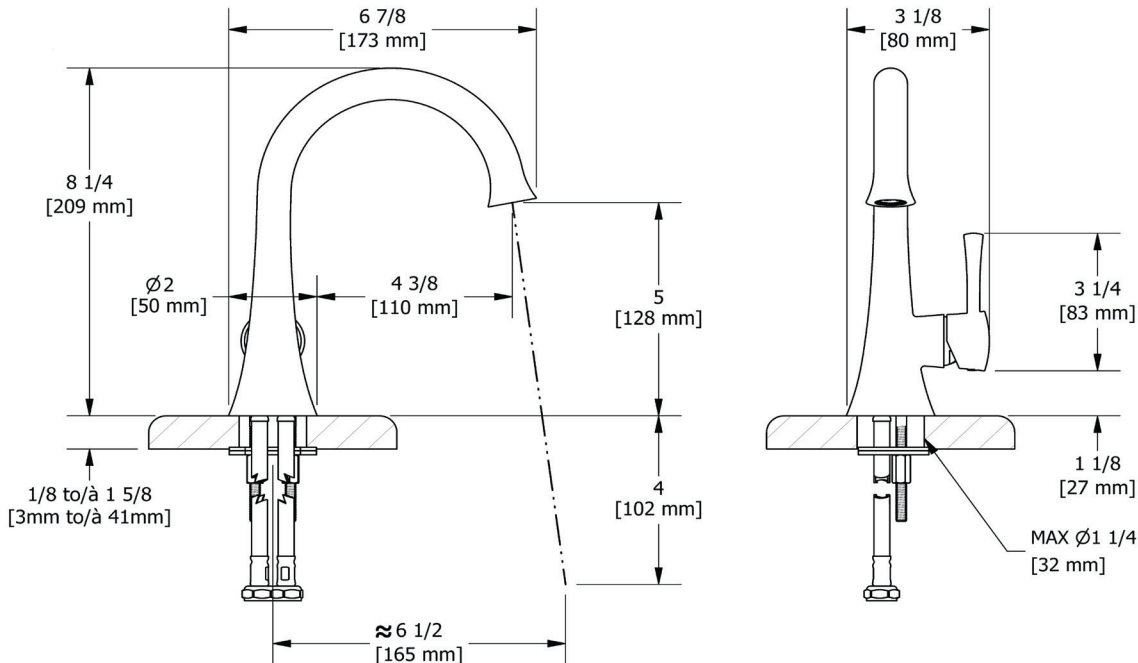

SPECIFICATIONS

DESCRIPTION

- 3/8" speedway compression
- Push drain included with faucet

FLOW

- 1.2 GPM/4.5 LPM at 60 PSI (WaterSense and CEC compliant)

STANDARDS

- ASME A112.18.1/CSA B125.1
- NSF 61/9 & 372 Q ≤ 1
- CEC
- ADA

ONTARIO
houseofrohl.ca/support
1-800-287-5354

SPÉCIFICATIONS

DESCRIPTION

- Speedway 3/8" compression
- Drain à pression inclus avec le Robinet

DÉBITS DISPONIBLES

- 1,2 GPM/4,5 LPM à 60 PSI (Conforme WaterSense et CEC)

Edge

Robinet de lavabo monotrou

MODÈLES: ED01

For warranty or additional information, contact:

U.S.A.
houseofrohl.com/support
 1-800-777-9762

QUEBEC / MARITIMES / WESTERN CANADA
 QUÉBEC / MARITIMES / OUEST CANADIEN
 QUEBEC / MARITIMOS / CANADA OCCIDENTAL
houseofrohl.ca/support
 1-866-473-8442