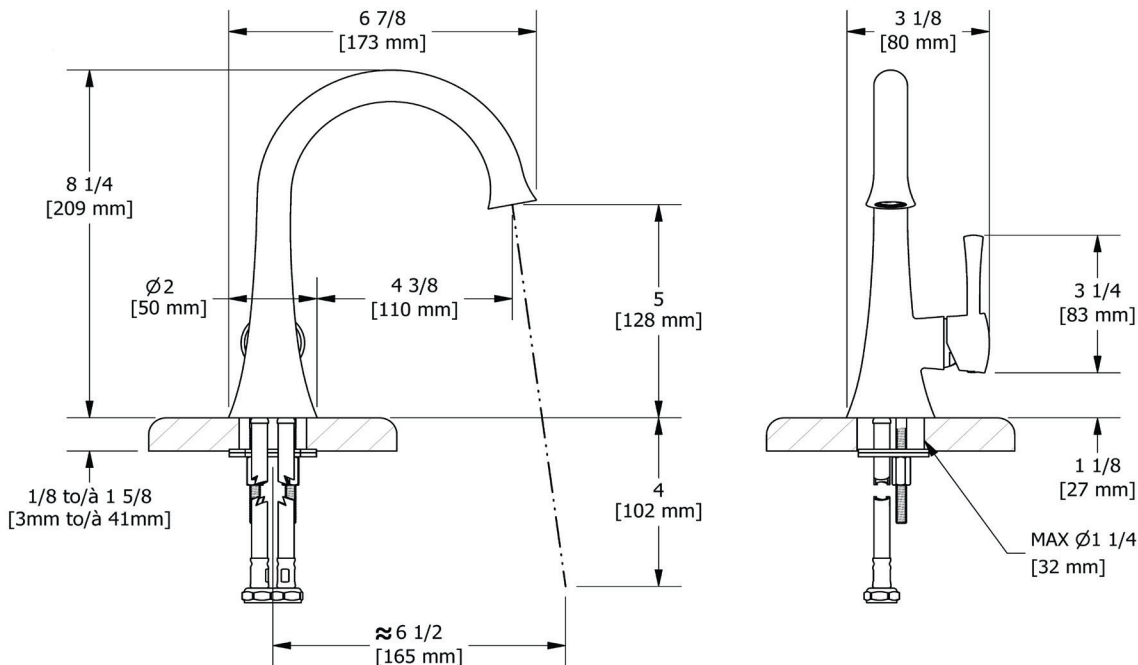

For warranty or additional information, contact:

U.S.A.
houseofrohl.com/support
1-800-777-9762

QUEBEC / MARITIMES / WESTERN CANADA
QUÉBEC / MARITIMES / OUEST CANADIEN
QUEBEC / MARITIMOS / CANADA OCCIDENTAL
houseofrohl.ca/support
1-866-473-8442

ONTARIO
houseofrohl.ca/support
1-800-287-5354