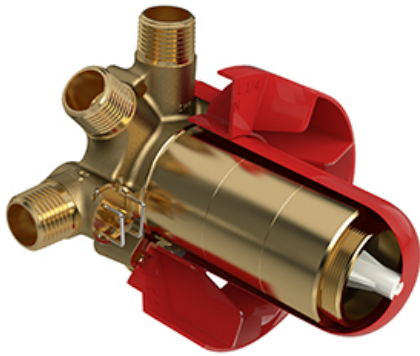

Specifications

Descriptions

- TXX45XX or TXX47XX trim required to complete
- ½" inlet male NPT or sweat
- Service valves
- Rough only
- Three ½" outlets male NPT or sweat
- Test cap

Available colors

- :

Certifications

- CSA B125.1
- ASME A112.18.1
- ASSE 1016
- CMR248 Approval