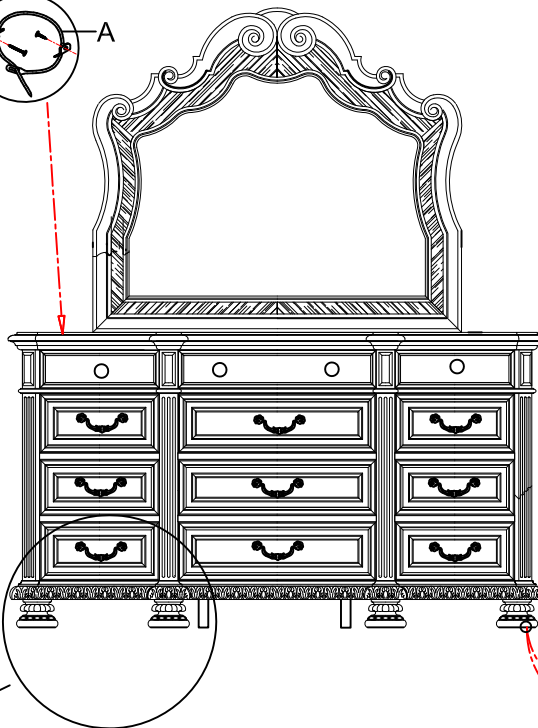

ASSEMBLY INSTRUCTION

ITEM: 5878-90002-80 Twelve Drawer Dresser
5878-90008-80 Mirror

Thank you for purchasing this quality product. Be sure to unpack carefully looking for small parts which may have come loose during shipment.
Read all instruction and study the drawing carefully before starting the assembly process.

HARDWARE PACK

NO.	DRAWING	DESCRIPTION	SIZE	Q'ty
A		Anti - Tip Kit		1PC
B		Screw	7/8"	18PCS
C		Hook	4*53mm	2PCS
D		Plastic Anchor	∅ 9*30mm	2PCS

PART LIST

NO.	DRAWING	DESCRIPTION	Q'TY
1		Bun Foot	6PCS
2		Center Support Leg	2PCS
3		Mending Plate	2PCS

Tipping Restraint

Anti-tip kit is included for use. We recommend installing for safety reason

Step 3

Adjust Leveler if needed to level case on uneven floor.

ASSEMBLY INSTRUCTION

ITEM: 5878-90002-80 Twelve Drawer Dresser
5878-90008-80 Mirror