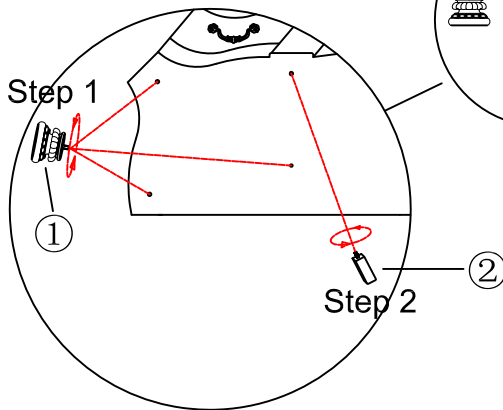

ASSEMBLY INSTRUCTION

ITEM: 5878-90002-80 Twelve Drawer Dresser
5878-90008-80 Mirror

Thank you for purchasing this quality product. Be sure to unpack carefully looking for small parts which may have come loose during shipment.
Read all instruction and study the drawing carefully before starting the assembly process.

HARDWARE PACK

NO.	DRAWING	DESCRIPTION	SIZE	Q'ty
A		Anti - Tip Kit		1PC
B		Screw	7/8"	18PCS
C		Hook	4*53mm	2PCS
D		Plastic Anchor	∅ 9*30mm	2PCS

PART LIST

NO.	DRAWING	DESCRIPTION	Q'TY
1		Bun Foot	6PCS
2		Center Support Leg	2PCS
3		Mending Plate	2PCS

Tipping Restraint

Anti-tip kit is included for use. We recommend installing for safety reason

Step 3

Adjust Leveler if needed to level case on uneven floor.

ASSEMBLY INSTRUCTION

ITEM: 5878-90002-80 Twelve Drawer Dresser
5878-90008-80 Mirror