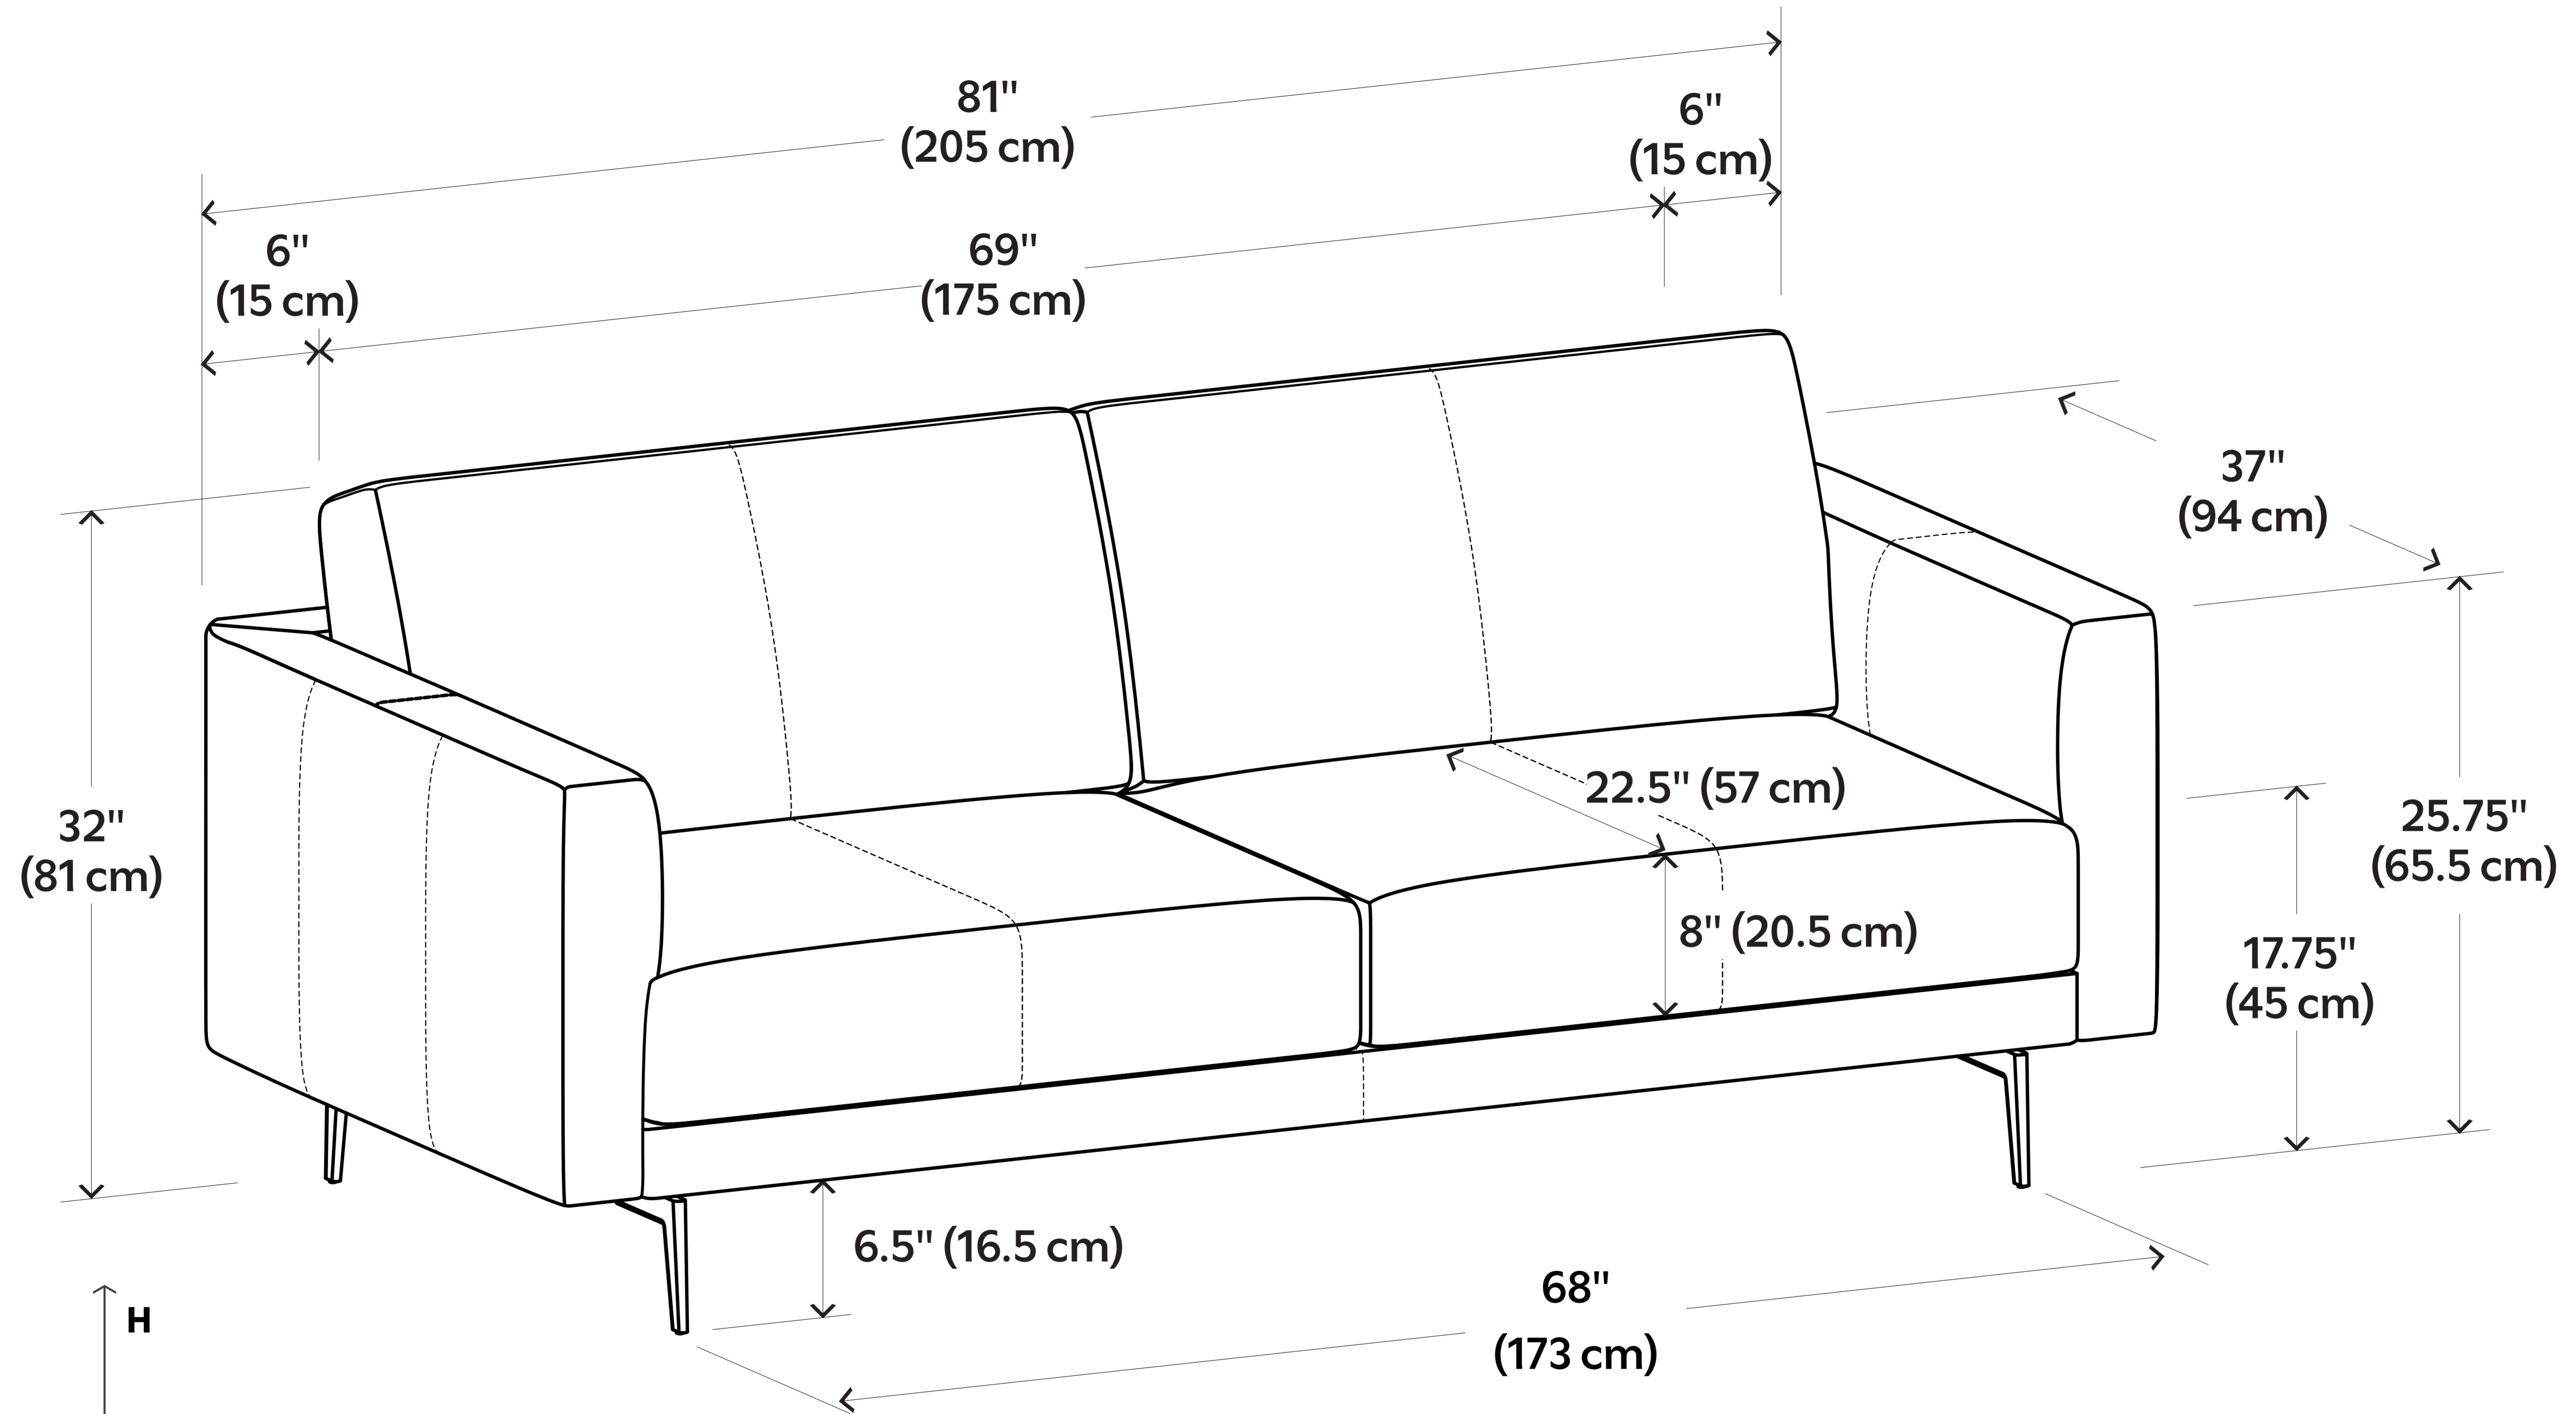

# Steven 81 inch Sofa

**Net weight:** 105 lbs / 48 Kgs