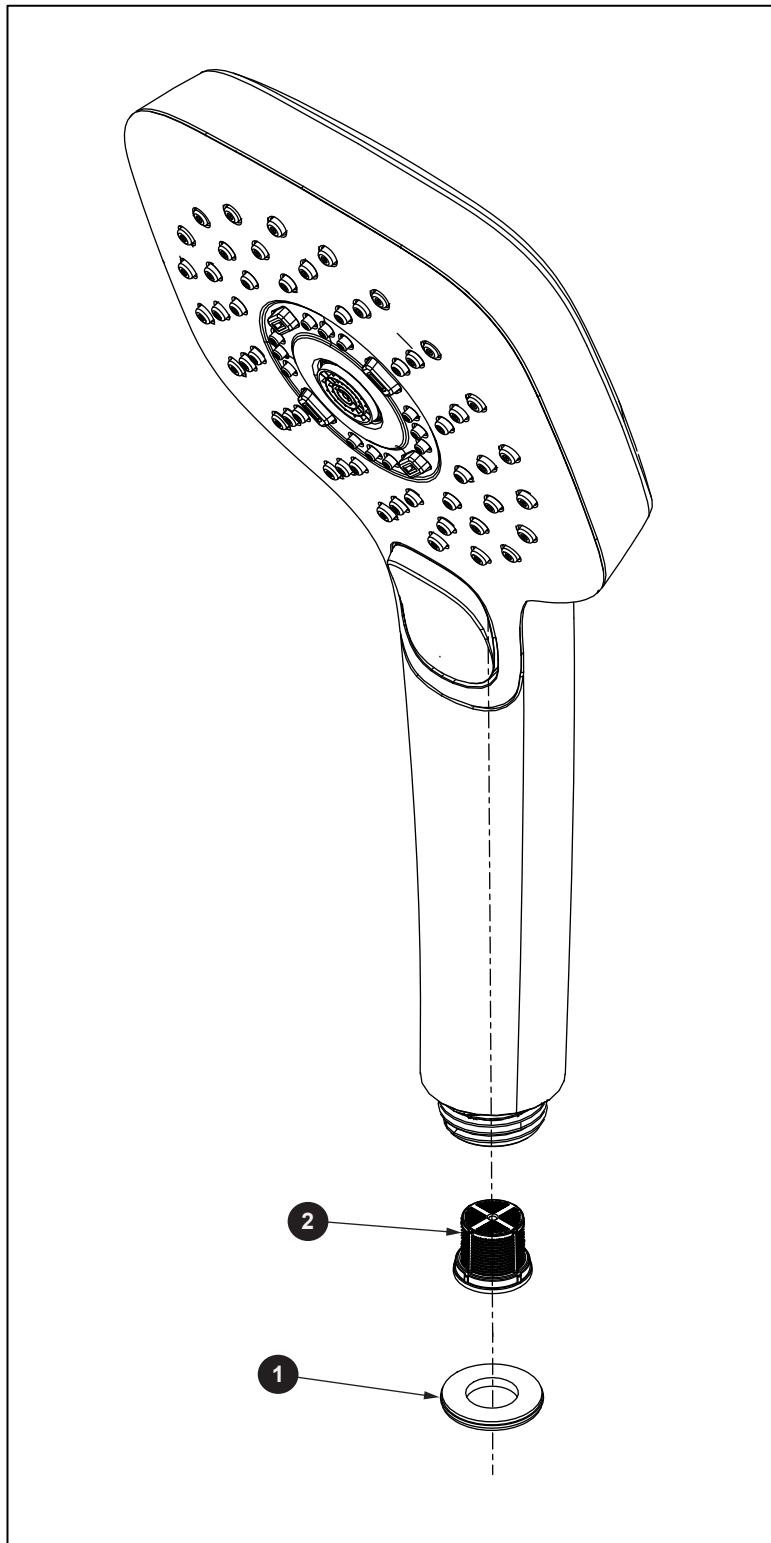

**3-Mode Handshower (Square)**

Item	Part	Description
1	THP5171	Gasket
2	THP5291	Filter Screen