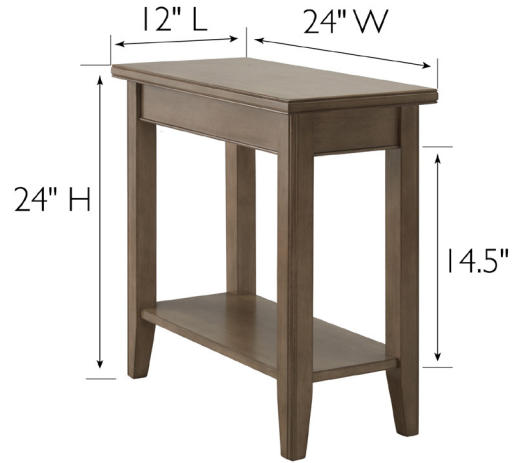

Laurent Narrow End Table with Shelf  
Smoke Gray

**SPECIFICATIONS**

MATERIAL CONSTRUCTION:	Poplar with Birch Veneers
ASSEMBLY REQUIRED:	Yes
TOOLS NEEDED FOR ASSEMBLY:	Allen Wrench
ASSEMBLED DIMENSIONS:	24" H x 12" L x 24" W
ASSEMBLED WEIGHT:	19 lbs.
SHELF STYLE:	Flat
ADJUSTABLE SHELVES:	No
SHELF CLEARANCE:	14.5"
FRAME STYLE:	Leg Frame
FACE FRAME MATERIAL:	Wood
TOP MATERIAL:	Solid + MDF
SIDES MATERIAL:	Wood
BOTTOM MATERIAL:	Wood
FINISH TYPE:	Stained