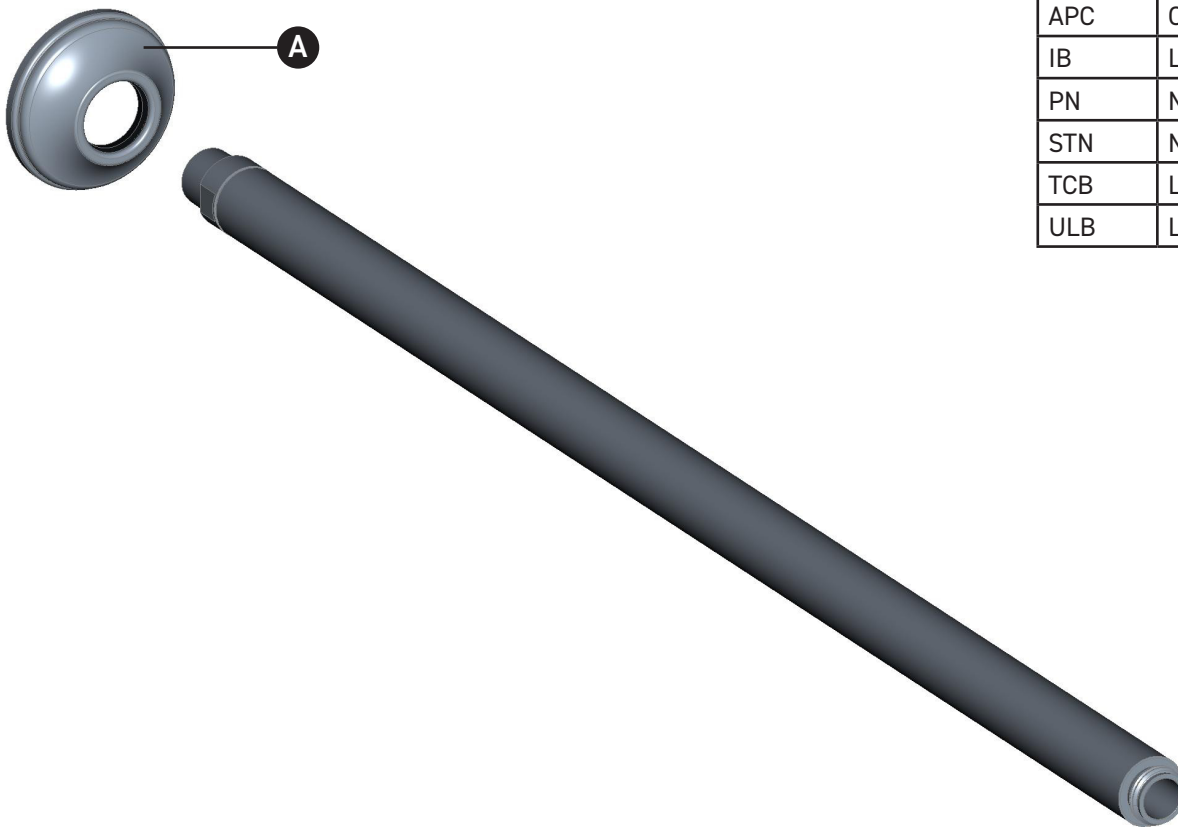

PEDIR POR NÚMERO DE REFERENCIA

PIEZAS ILUSTRADAS

1505/24

Braza de ducha de montaje en techo de 24"

ID	Referencia del kit	Acabado
A	ROS0008*	Ver más abajo

*Acabado determinado por el sufijo

Acabado	Descripción
APC	Cromo pulido
IB	Latón italiana
PN	Níquel pulido
STN	Níquel satinado
TCB	Latón toscano
ULB	Latón sin lacar

Para garantía o información adicional, comuníquese con:

U.S.A.
houseofrohl.com/support
1-800-777-9762

QUEBEC / MARITIMOS / CANADA OCCIDENTAL
houseofrohl.ca/support
1-866-473-8442

ONTARIO
houseofrohl.ca/support
1-800-287-5354

Riobel

PERRIN & ROWE
LONDON

victoria ⊕ albert®

ROHL