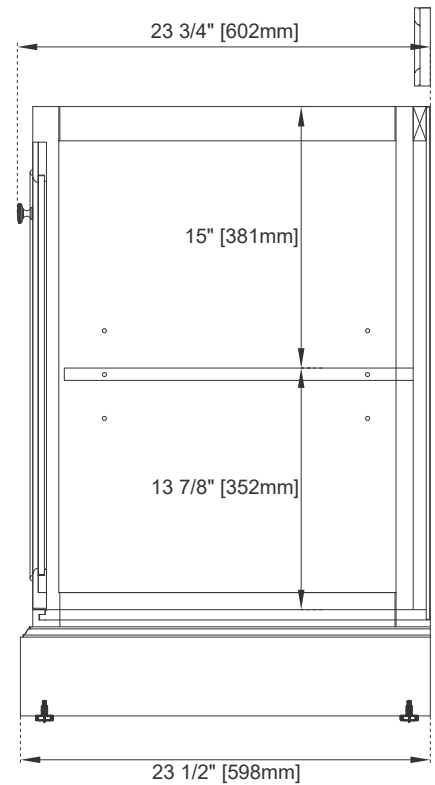

Dimension

Width: 31-1/4"

Depth: 23-1/4"

Height: 35"

Rough-In Height: 21-1/2"

30" DE SOTO VANITY

825-V30-BW

825-V30-BNM

825-V30-SL

JAMES MARTIN VANITIES

Top View

Faux Shagreen Storage Tray

Front View

Knob

All dimensions are nominal

Diagrams are of cabinet only—James Martin Optional Countertops and sinks are not shown

Visit website for warranty and installation information
www.jamesmartinvanities.com

30" DE SOTO VANITY

825-V30-BW

825-V30-BNM

825-V30-SL

JAMES MARTIN

VANITIES

Side View 1

Side View 2

Back View

All dimensions are nominal

Diagrams are of cabinet only—James Martin Optional Countertops and sinks are not shown

Visit website for warranty and installation information
www.jamesmartinvanities.com