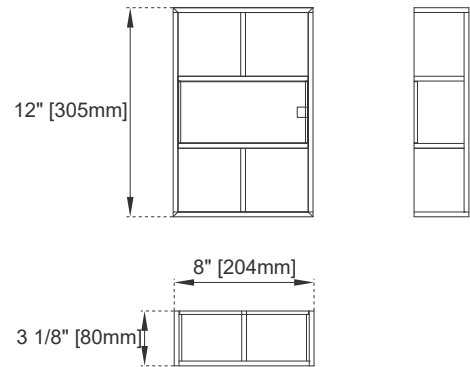

Joinery Hardware Material and Finish: Zinc Alloy in Satin Nickel

Fits Drain Hole Size: 1 3/4"

Full Extension, Soft Close Glides

European Soft Close Hinges

Aluminum Laminate Drawer Liners

Adjustable Levelers

Dimension

Width: 31-1/4"

Depth: 23-1/4"

Height: 35"

Rough-In Height: 21-1/2"

30" DE SOTO VANITY

825-V30-BW

825-V30-BNM

825-V30-SL

JAMES MARTIN VANITIES

Top View

Faux Shagreen Storage Tray

Front View

Knob

All dimensions are nominal

Diagrams are of cabinet only—James Martin Optional Countertops and sinks are not shown