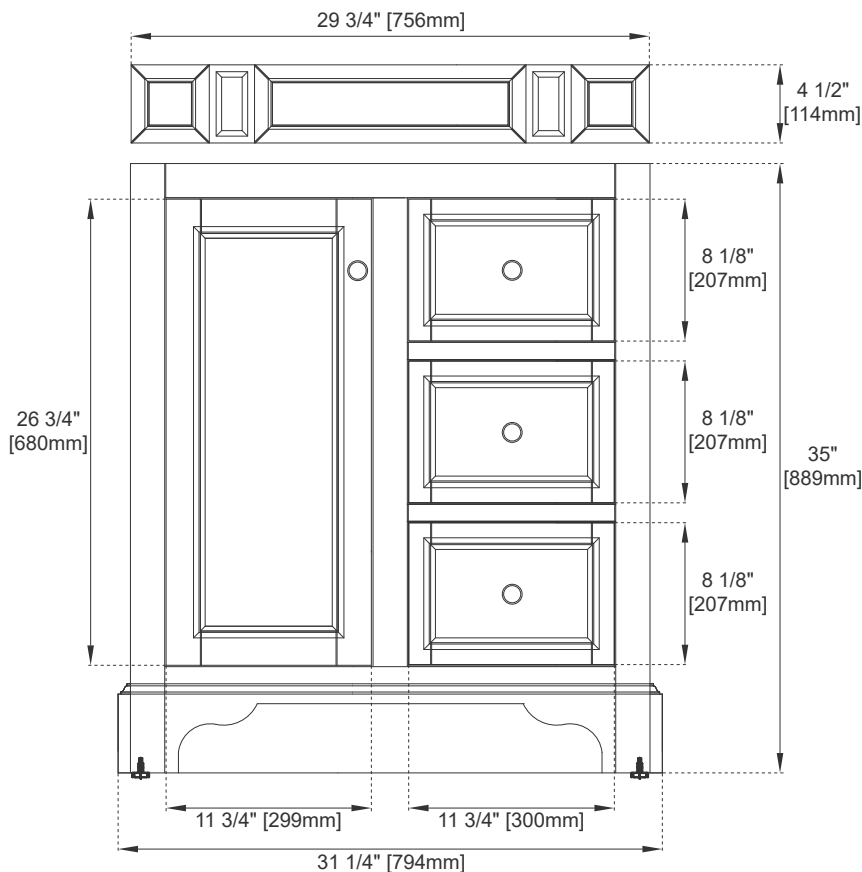

Joinery Hardware Material and Finish: Zinc Alloy in Satin Nickel

Fits Drain Hole Size: 1 3/4"

Full Extension, Soft Close Glides

European Soft Close Hinges

Aluminum Laminate Drawer Liners

Adjustable Levelers

Dimension

Width: 31-1/4"

Depth: 23-1/4"

Height: 35"

Rough-In Height: 21-1/2"

30" DE SOTO VANITY

825-V30-BW

825-V30-BNM

825-V30-SL

JAMES MARTIN VANITIES

Top View

Faux Shagreen Storage Tray

Front View

Knob

All dimensions are nominal

Diagrams are of cabinet only—James Martin Optional Countertops and sinks are not shown

Side View 2

Back View

All dimensions are nominal

Diagrams are of cabinet only—James Martin Optional Countertops and sinks are not shown

Visit website for warranty and installation information
www.jamesmartinvanities.com