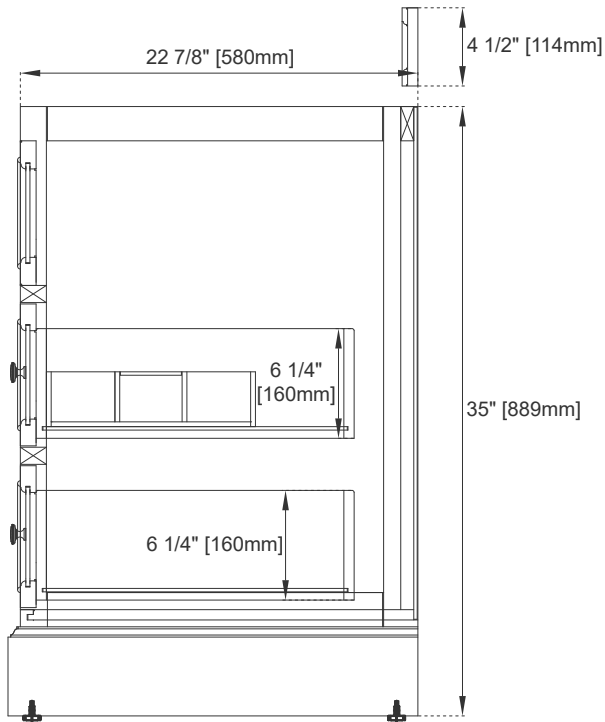

Dimension

Width: 31-1/4"

Depth: 23-1/4"

Height: 35"

Rough-In Height: 21-1/2"

30" DE SOTO VANITY

825-V30-BW

825-V30-BNM

825-V30-SL

JAMES MARTIN VANITIES

Top View

Faux Shagreen Storage Tray

Front View

Knob

All dimensions are nominal

Diagrams are of cabinet only—James Martin Optional Countertops and sinks are not shown

Visit website for warranty and installation information
www.jamesmartinvanities.com

30" DE SOTO VANITY

825-V30-BW

825-V30-BNM

825-V30-SL

JAMES MARTIN

VANITIES

Side View 1

Side View 2

Back View

All dimensions are nominal

Diagrams are of cabinet only—James Martin Optional Countertops and sinks are not shown

Visit website for warranty and installation information
www.jamesmartinvanities.com