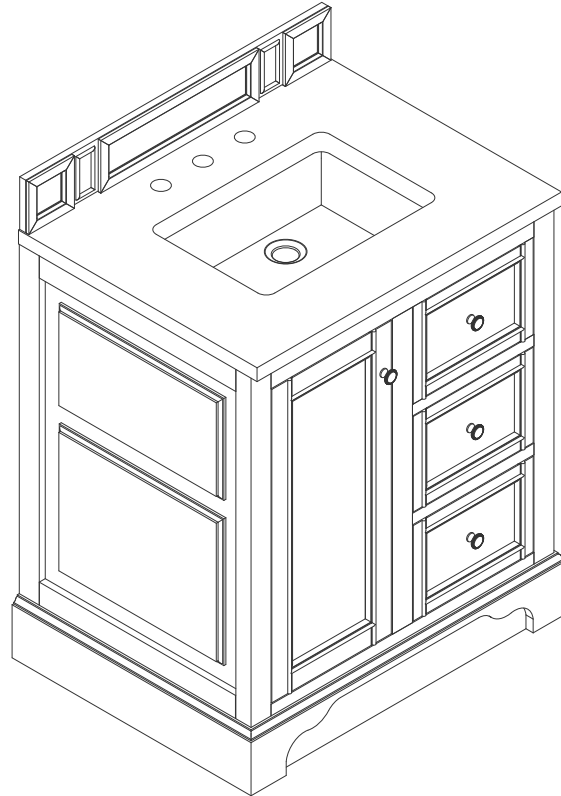

30" DE SOTO VANITY

825-V30-BW

825-V30-BNM

825-V30-SL

JAMES MARTIN
VANITIES

Features and Materials

Solids: BW-Yellow Poplar;BNM-Soft Maple and Yellow Poplar

Veneers: BNM-Birch

Panels: Plywood & MDF

Installation Type: Floor Standing

Number of Basins: One, with Optional 3cm Top

Vanity Top Included: NO, Optional 3cm Tops Available with Sink

Basins Included: NO

Overflow: Yes, Front Facing

Optional Wooden Backsplash

Number of Doors: One

Number of Drawers: Two

Assembly Type: Installation of Optional 3cm Top with Sink

Storage Tray: Yes, Faux Shagreen

Drawer Box Material and Construction: 15mm Poplar/English Dovetail

Dimension

Width: 31-1/4"

Depth: 23-1/4"

Height: 35"

Rough-In Height: 21-1/2"

30" DE SOTO VANITY

825-V30-BW

825-V30-BNM