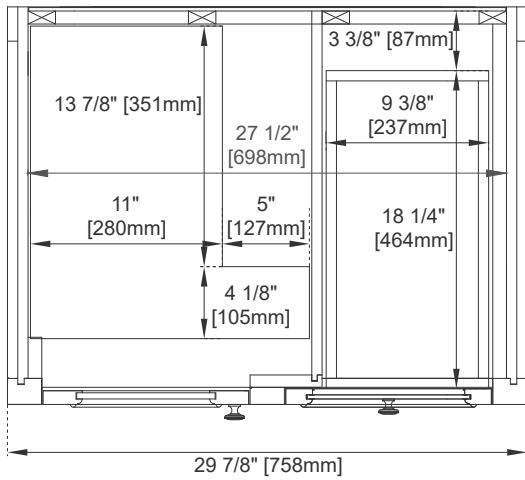

Optional Wooden Backsplash

Number of Doors: One

Number of Drawers: Two

Assembly Type: Installation of Optional 3cm Top with Sink

Storage Tray: Yes, Faux Shagreen

Drawer Box Material and Construction: 15mm Poplar/English Dovetail

Joinery Hardware Material and Finish: Zinc Alloy in Satin Nickel

Fits Drain Hole Size: 1 3/4"

Full Extension, Soft Close Glides

European Soft Close Hinges

Aluminum Laminate Drawer Liners

Adjustable Levelers

Dimension

Width: 31-1/4"

Depth: 23-1/4"

Height: 35"

Rough-In Height: 21-1/2"

30" DE SOTO VANITY

825-V30-BW

825-V30-BNM

825-V30-SL

JAMES MARTIN VANITIES

Top View

Faux Shagreen Storage Tray

Front View

Knob

All dimensions are nominal

Diagrams are of cabinet only—James Martin Optional Countertops and sinks are not shown