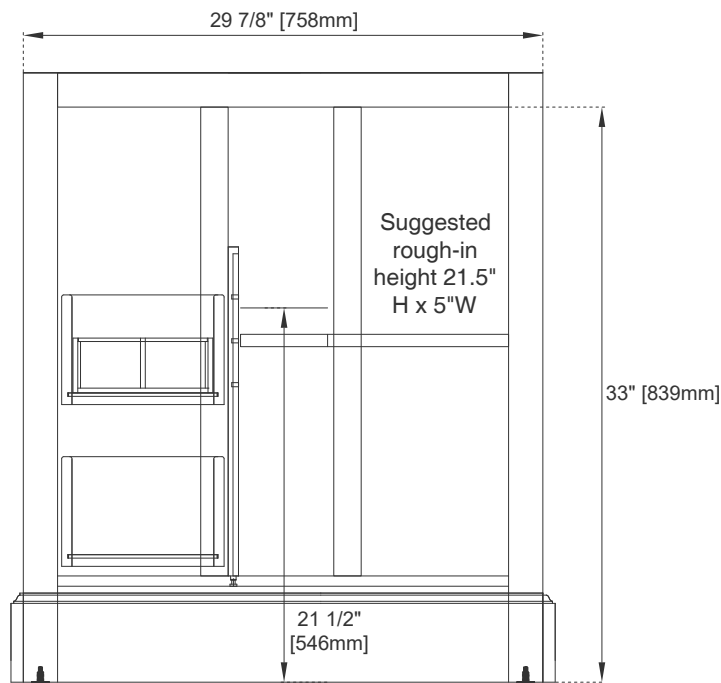

Dimension

Width: 31-1/4"

Depth: 23-1/4"

Height: 35"

Rough-In Height: 21-1/2"

30" DE SOTO VANITY

825-V30-BW

825-V30-BNM

825-V30-SL

JAMES MARTIN VANITIES

Top View

Faux Shagreen Storage Tray

Front View

Knob

All dimensions are nominal

Diagrams are of cabinet only—James Martin Optional Countertops and sinks are not shown

Visit website for warranty and installation information
www.jamesmartinvanities.com

30" DE SOTO VANITY

825-V30-BW

825-V30-BNM

825-V30-SL

JAMES MARTIN

VANITIES

Side View 1

Side View 2

Back View

All dimensions are nominal

Diagrams are of cabinet only—James Martin Optional Countertops and sinks are not shown

Visit website for warranty and installation information
www.jamesmartinvanities.com