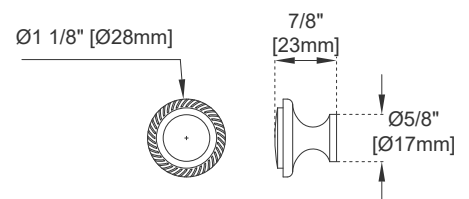

Joinery Hardware Material and Finish: Zinc Alloy in Satin Nickel

Fits Drain Hole Size: 1 3/4"

Full Extension, Soft Close Glides

European Soft Close Hinges

Aluminum Laminate Drawer Liners

Adjustable Levelers

Dimension

Width: 31-1/4"

Depth: 23-1/4"

Height: 35"

Rough-In Height: 21-1/2"

30" DE SOTO VANITY

825-V30-BW

825-V30-BNM

825-V30-SL

JAMES MARTIN VANITIES

Top View

Faux Shagreen Storage Tray

Front View

Knob

All dimensions are nominal

Diagrams are of cabinet only—James Martin Optional Countertops and sinks are not shown

Side View 2

Back View

All dimensions are nominal

Diagrams are of cabinet only—James Martin Optional Countertops and sinks are not shown

Visit website for warranty and installation information
www.jamesmartinvanities.com