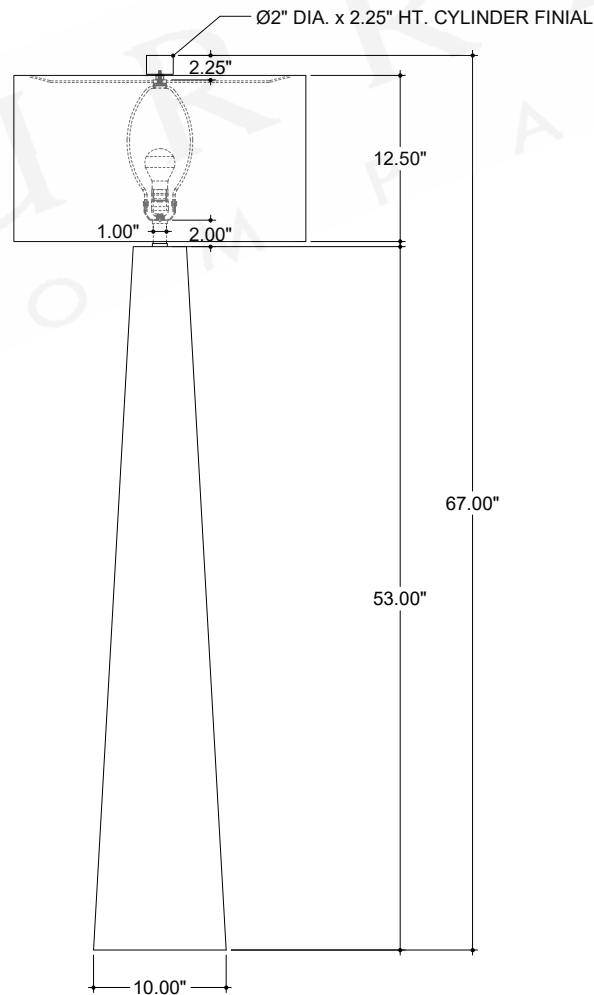

ITEM: 8000-0166

Overall Dimensions

Height: 67"

Diameter: 22"

Ø22" SHADE

Ø10" LAMP BODY

TOP VIEW

Ø2" DIA. x 2.25" HT. CYLINDER FINIAL

2.25"

12.50"

1.00"

2.00"

67.00"

53.00"

10.00"

FRONT VIEW