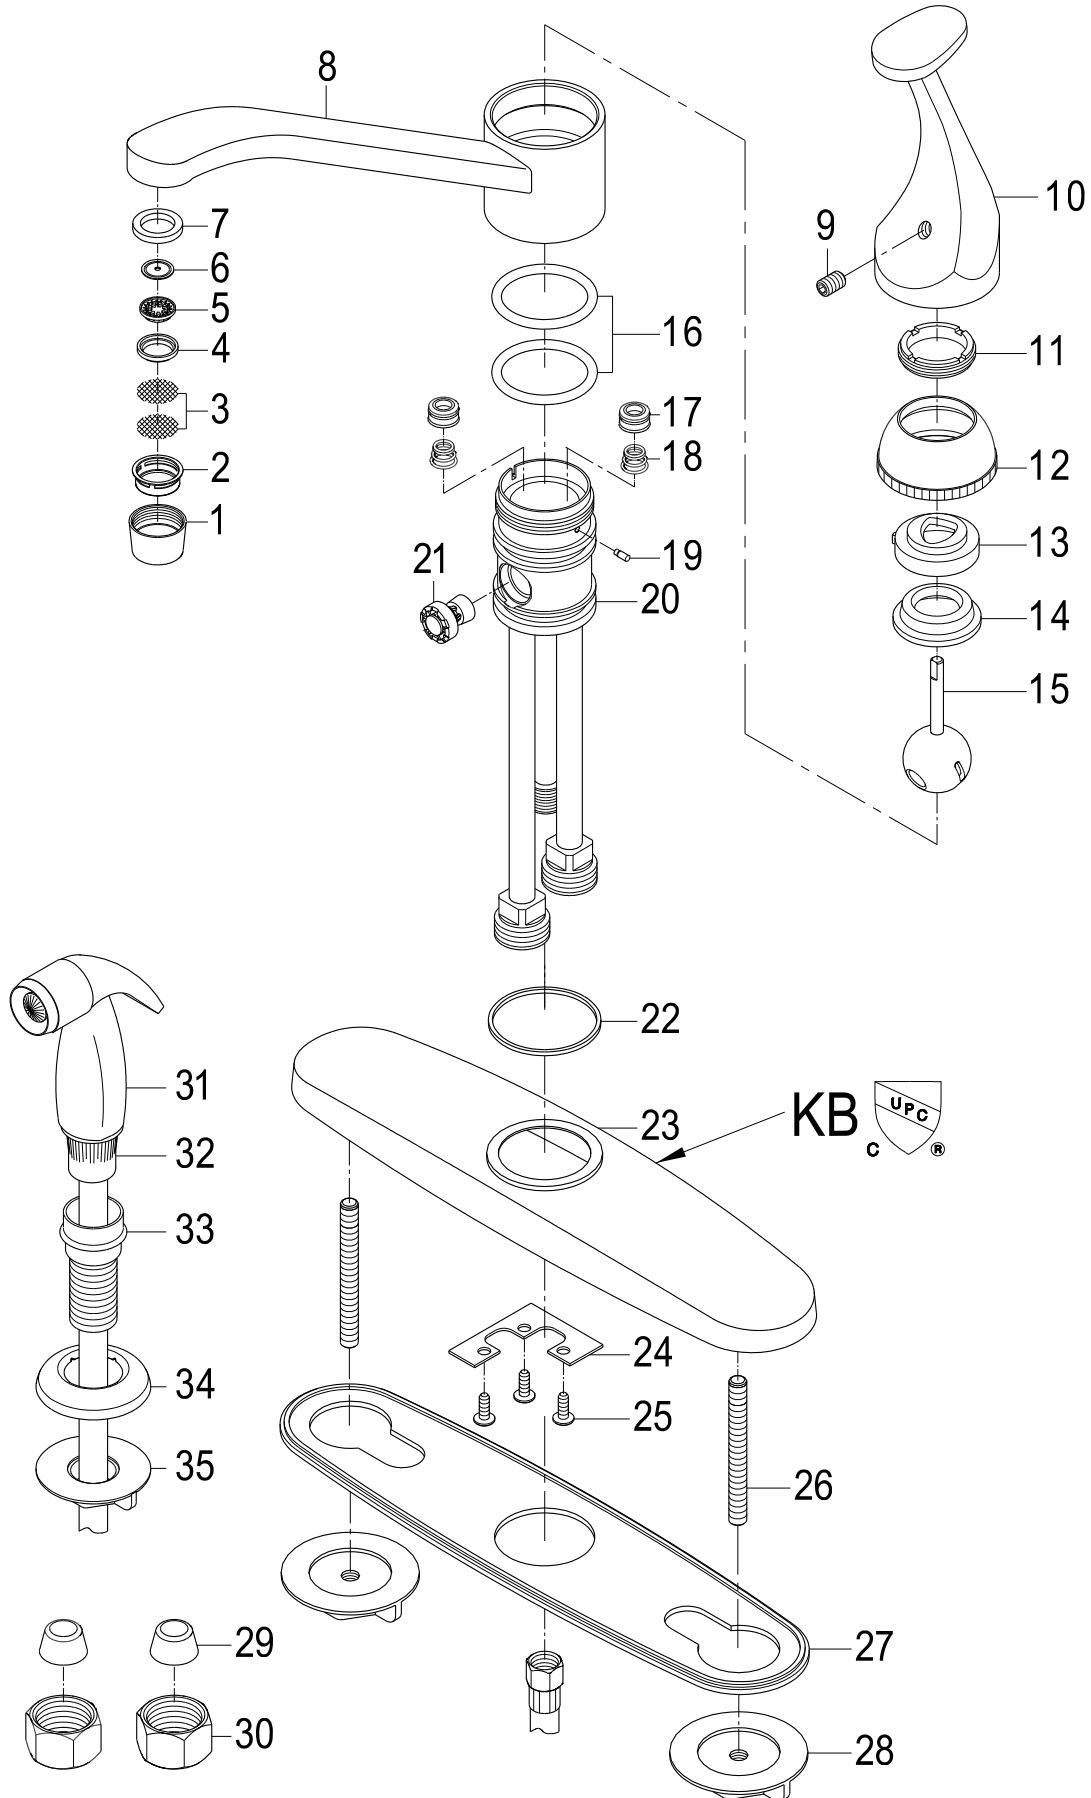

KB572,SN

Single Handle 8" Centerset Kitchen Faucet With Sprayer

KB 