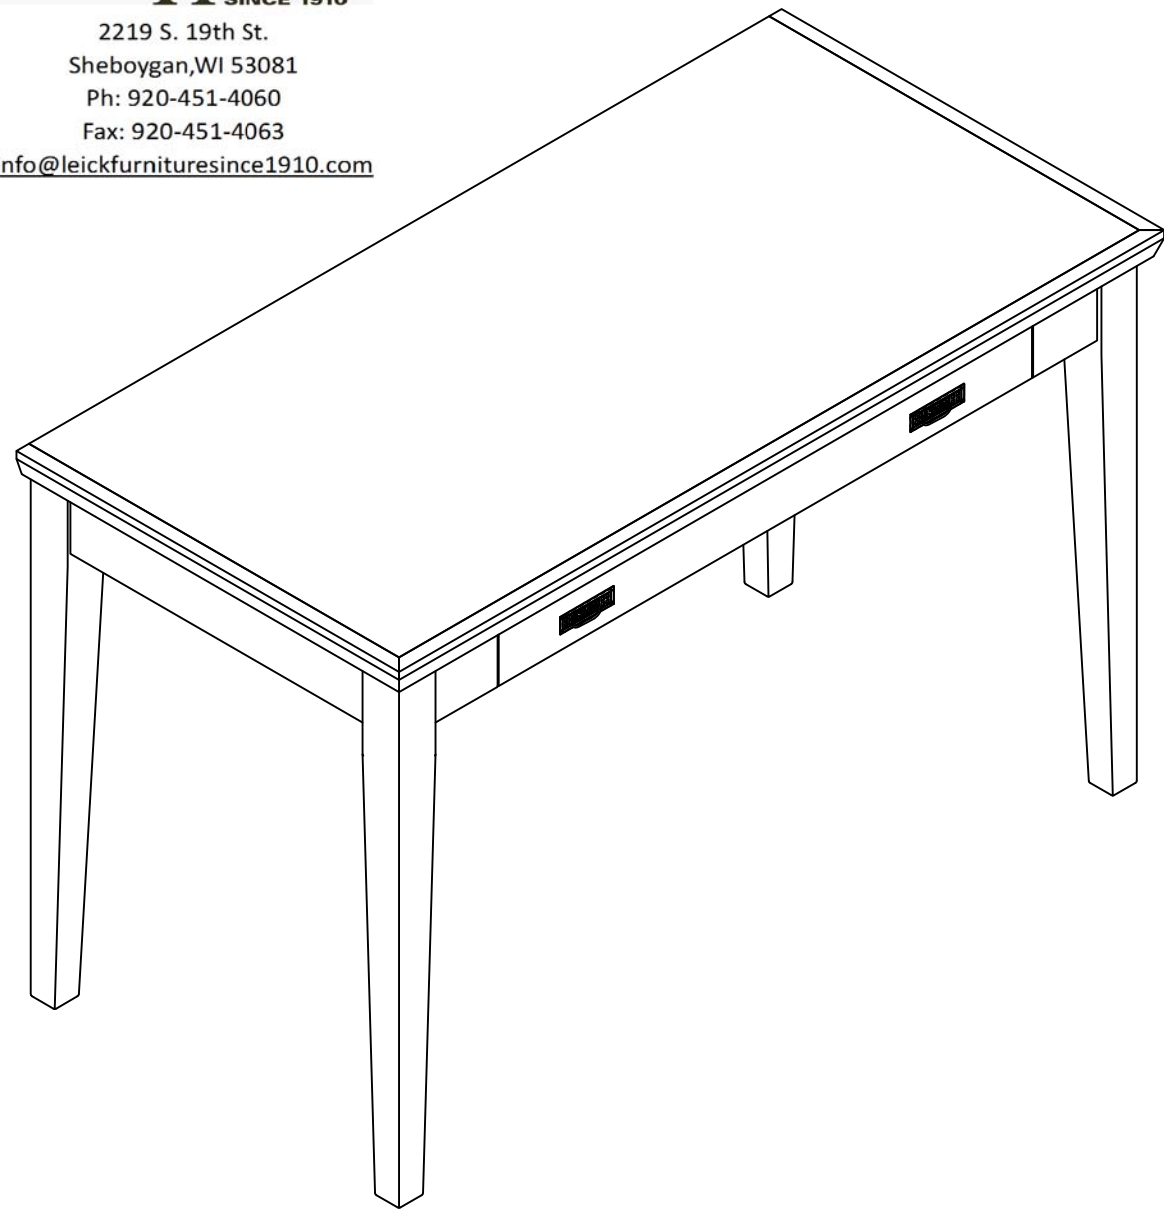

ITEM# 82400
Mission Laptop Desk

Leick
Home
SINCE 1910

2219 S. 19th St.
Sheboygan, WI 53081
Ph: 920-451-4060
Fax: 920-451-4063
info@leickfurnituresince1910.com

Hardware List

Item	Description	Qty
a	 Bolt 5/16" *2"	8PCS
b	 Allen wrench	1PC
c	 Flat Washer 5/16" *19mm	8PCS
d	 Lock Washer	8PCS

Parts List

Item

Description

Qty

A

Top

1PC

B