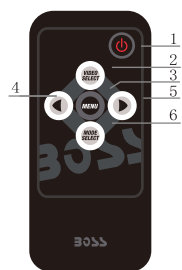

# USER MANUAL

**UNIVERSAL HEADREST  
WITH PRE-INSTALLED 9" (229mm)  
WIDESCREEN TFT MONITOR**

**UNIVERSAL HEADREST  
WITH PRE-INSTALLED 9" (229mm)  
WIDESCREEN TFT MONITOR**

**AVA ENTERPRISES, INC.**  
3451 Lunar Court • Oxnard, CA 93030  
Techsupport: 800.999.1236

## Remote control

Num	Key	Function
1	Power	Power key
2	Video select	Press this button to switch video 1 or 2 inputs.
3	Menu	Enter to function menu
4	Menu-	Navigate through the various menu and VOL-options
5	Menu+	Navigate through the various menu andVOL+options
6	Mode select	Up/down/left/right revolving with diagram

## Performance parameter

9-inch (16:9) TFT-LCD Monitor

Power supply: DC 12V

One Video input

Built in headphone jack

Dual Channel wireless IR transmitter

System format: PAL/NTSC