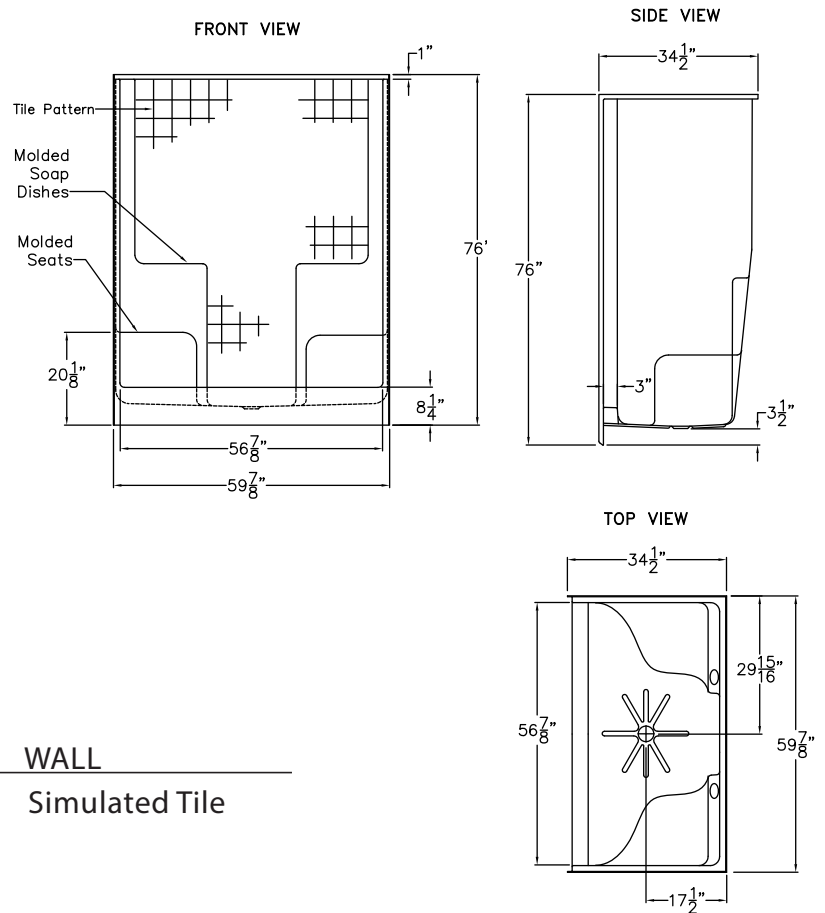

S660
59.75" x 35.75" x 75"

FEATURES

FINISH	PRODUCT	PIECES	WALL
AcrylX™	Shower	One	Simulated Tile

OPTIONS

WHIRLPOOL	STANDARD COLOR	ACCESSORIES
No	White, Bone, Biscuit	Drain

TECHNICAL INFORMATION

WT	LOAD FACTOR	HANDED BY	CODES
150	1.20	Center Drain	ANSI 124.1, UPC

AVAILABILITY ■

Due to the nature of the materials, dimensions may vary +/- 1/2".