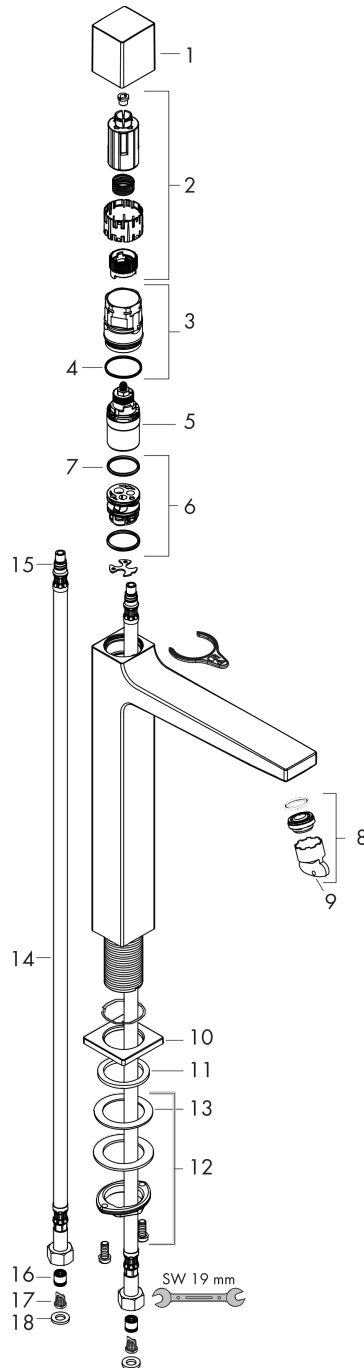

Metropol
Single-Hole Faucet 260 Select, 1.2 GPM
 Finishes : **brushed nickel** Part no. : **32572821**

Description

Features

- Aerated spray
- Flow: 1.2 GPM (4.5 L/Min)
- Select cartridge for easy, intuitive operation: Push handle to turn water on and off, and turn to adjust temperature
- Does not include: Pop-up assembly

Item details

List Price \$ 693.00

Technology

Compliance

Product image

Scale drawing

Metropol
Single-Hole Faucet 260 Select, 1.2 GPM
 Finishes : **brushed nickel** Part no. : **32572821**

Exploded drawing

Year of production: >01/18

Metropol
Single-Hole Faucet 260 Select, 1.2 GPM
 Finishes : **brushed nickel** Part no. : **32572821**

Spare parts list

Year of production: >01/18

Pos.	Description	Part no.	Price	PU
1	handle	93070820	-	1
2	adapter for handle	92526000	-	1
3	nut	92528000	-	1
4	O-ring 27x1,5	92527000	-	1
5	cartridge, assy	92529000	-	1
6	adapter for cartridge	98866000	-	1
7	O-ring 23x2	98398000	-	1
8	aerator M24x1 (4,5 l/min)	93202000	-	1
9	service tool	95661000	-	1
10	escutcheon	93048820	-	1
11	flat seal	98749000	-	1
12	fixing set (Ø 32)	13961000	-	1
13	lever collar	97548000	-	1
14	connection hose 600 mm M8x0,75 G3/8	92629000	-	1
15	O-ring 7x1,5	98422000	-	1
16	non return valve DW 10	96456000	-	1
17	filter	92532000	-	1
18	sealing set	92533000	-	1
a	adapter for connection hose	88802000	-	1