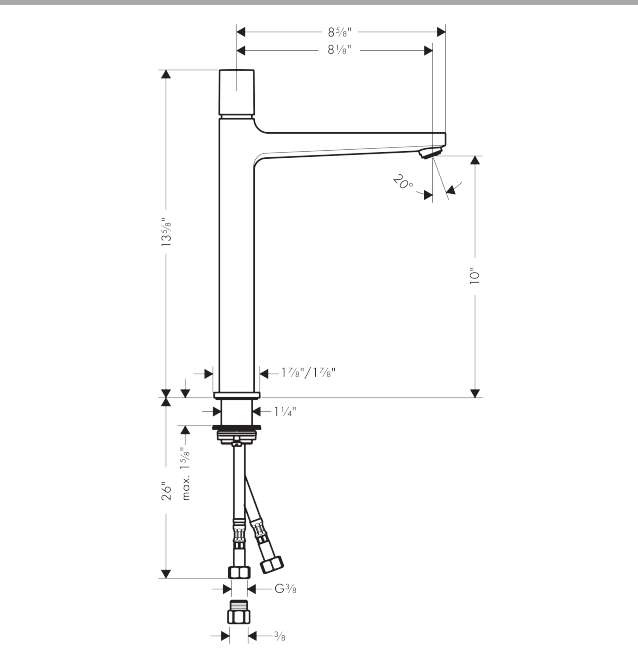

Metropol
Single-Hole Faucet 260 Select, 1.2 GPM
 Finishes : **brushed nickel** Part no. : **32572821**

Description

Features

- Aerated spray
- Flow: 1.2 GPM (4.5 L/Min)
- Select cartridge for easy, intuitive operation: Push handle to turn water on and off, and turn to adjust temperature
- Does not include: Pop-up assembly

Item details

List Price \$ 693.00

Technology

Compliance

Product image

Scale drawing

Metropol
Single-Hole Faucet 260 Select, 1.2 GPM
 Finishes : **brushed nickel** Part no. : **32572821**

Exploded drawing

Year of production: >01/18

Metropol
Single-Hole Faucet 260 Select, 1.2 GPM
 Finishes : **brushed nickel** Part no. : **32572821**

Spare parts list

Year of production: >01/18

Pos.	Description	Part no.	Price	PU
1	handle	93070820	-	1
2	adapter for handle	92526000	-	1
3	nut	92528000	-	1
4	O-ring 27x1,5	92527000	-	1
5	cartridge, assy	92529000	-	1
6	adapter for cartridge	98866000	-	1
7	O-ring 23x2	98398000	-	1
8	aerator M24x1 (4,5 l/min)	93202000	-	1
9	service tool	95661000	-	1
10	escutcheon	93048820	-	1
11	flat seal	98749000	-	1
12	fixing set (Ø 32)	13961000	-	1
13	lever collar	97548000	-	1
14	connection hose 600 mm M8x0,75 G3/8	92629000	-	1
15	O-ring 7x1,5	98422000	-	1
16	non return valve DW 10	96456000	-	1
17	filter	92532000	-	1
18	sealing set	92533000	-	1
a	adapter for connection hose	88802000	-	1