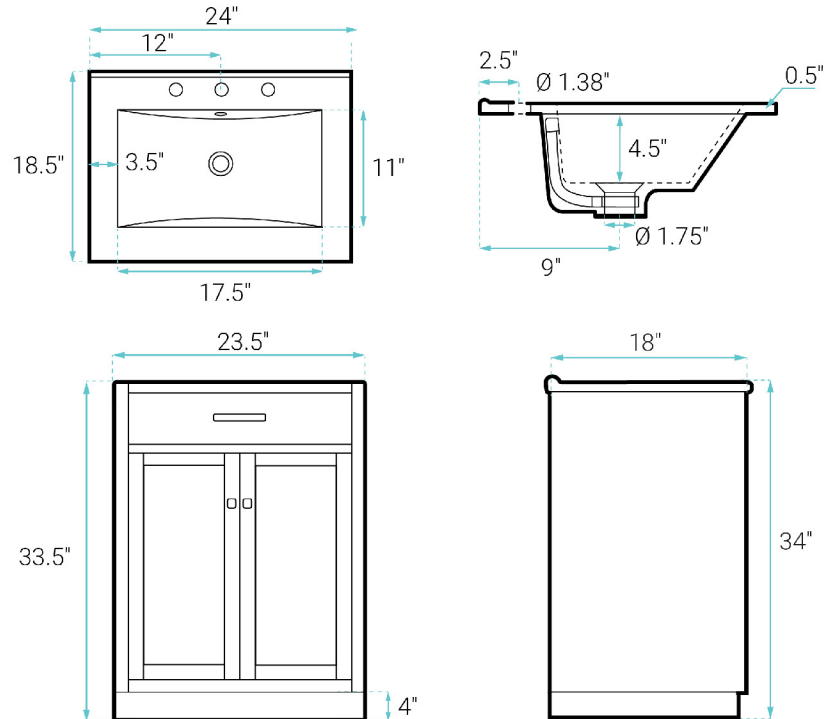

Burdon

Swiss Madison®
well made forever

Freestanding Vanity SM-BV432-3

FEATURES:

- Sleek, freestanding design
- Glazed ceramic, single sink
- Standard 1.75" drain hole
- Standard 1.38" faucet holes
- Chrome-finish overflow
- Hidden storage space

INSTALLATION:

Freestanding, assembly required

COLORS & FINISHES:

■ Oak: SM-BV432-3

□ White: SM-BV431

SPECIFICATIONS:

N.W: 87 lb.

W: 24" x D: 18.5" x H: 34"

Inner Sink: D: 11" x W: 17.5" x H: 4.5"

INCLUDED PARTS:

- Freestanding Vanity: SM-BV432-C
- Vanity Top Sink: SM-VT324-3

REQUIRED PARTS:

- Sink Drain*
- Drain Trap*
- Faucet*
- Water Supply Lines*

*Sold Separately by Swiss Madison