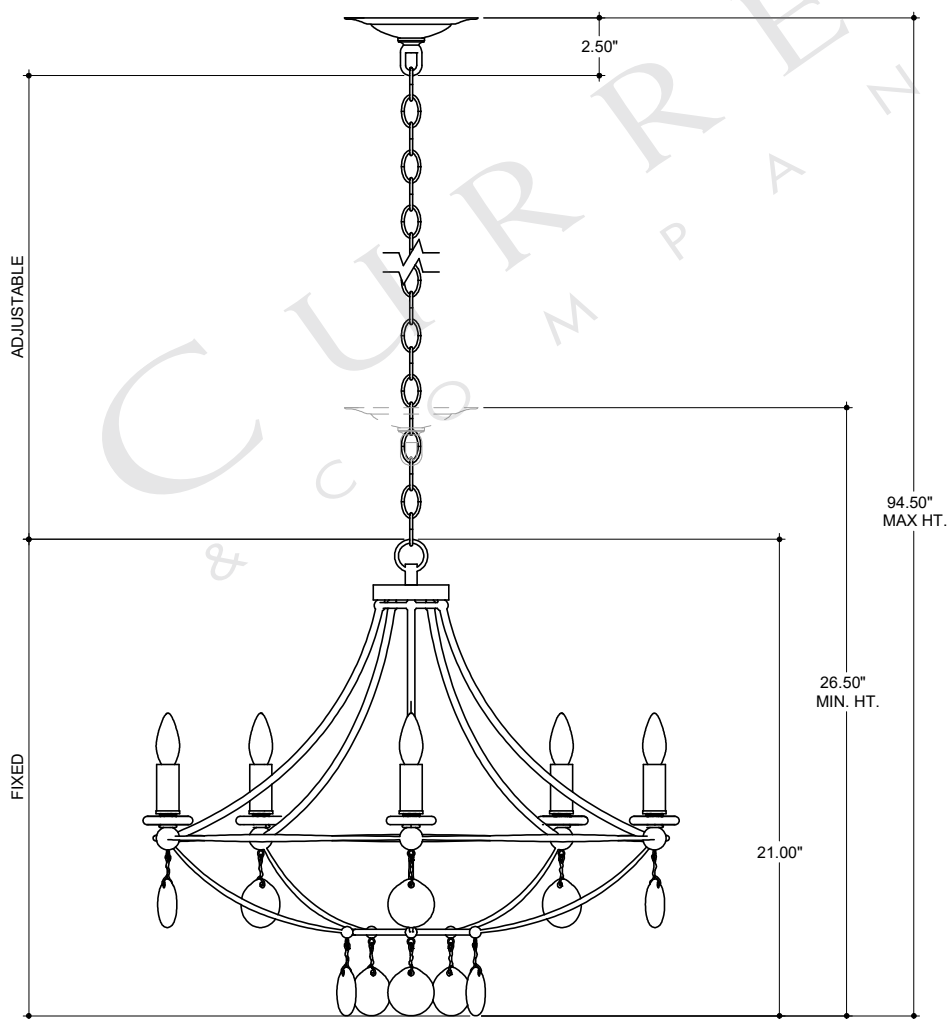

24.50" DIA. BODY
 6.00" DIA. CANOPY
 1.00" H X 4.25"
 W CROSS BAR

TOP VIEW

CANOPY DETAIL

FRONT VIEW