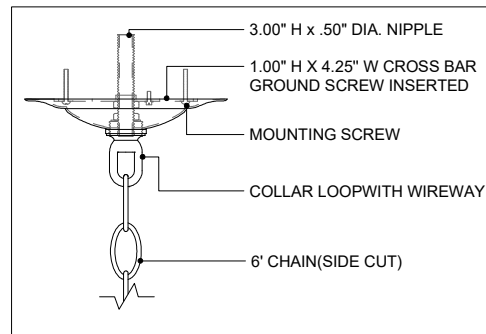

24.50" DIA. BODY
 6.00" DIA. CANOPY
 1.00" H X 4.25"
 W CROSS BAR

TOP VIEW

CANOPY DETAIL

FRONT VIEW