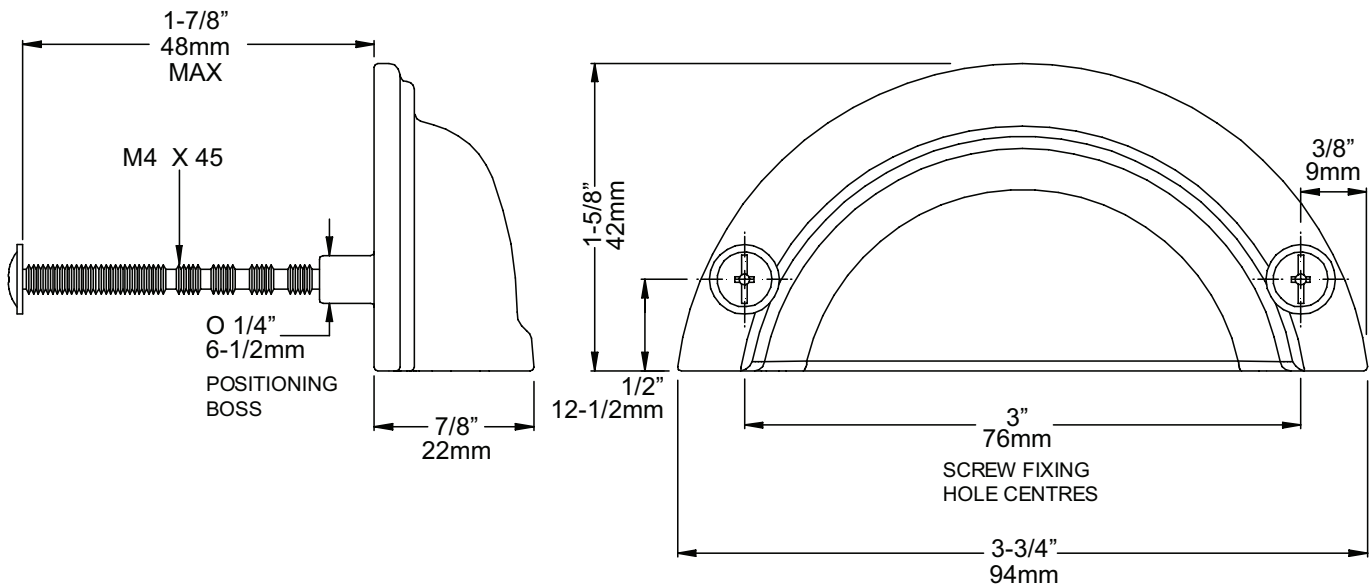

For warranty or additional information, contact:

US Customers

U.S.A.
houseofrohl.com/support
1-800-777-9762

Canadian Customers

QUEBEC / MARITIMES / WESTERN CANADA
houseofrohl.ca/support
1-866-473-8442

ONTARIO
houseofrohl.ca/support
1-800-287-5354