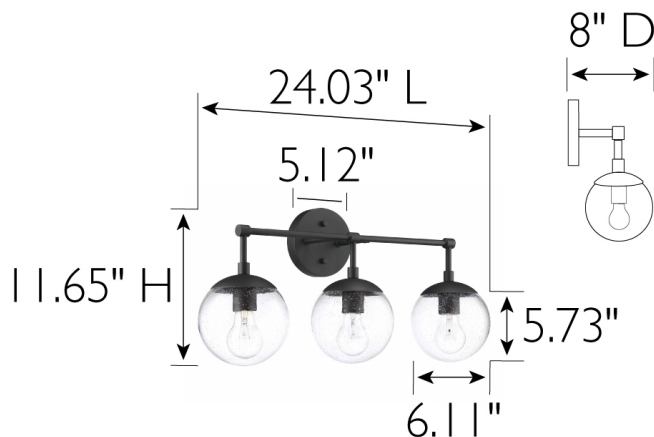

Gracelyn 3-Light Dimmable Vanity Light Matte Black

SPECIFICATIONS

MOUNTING:	Wall Mount	LED BRIGHTNESS (LUMENS):	N/A
SLOPED CEILING ADAPTABLE:	No	LED COLOR CORRELATED TEMPERATURE (CCT):	N/A
LAMP TYPE:	Maximum 60W Medium Base Bulb	LED COLOR RENDERING INDEX (CRI):	N/A
BULB INCLUDED:	No	LED EFFICACY:	N/A
WATTS PER BULB:	60W	LED AVERAGE RATED LIFE:	N/A
TOTAL WATTAGE:	180W	ENERGY EFFICIENT:	No
DIMMABLE:	Yes	LIGHTING AMPS:	N/A
MATERIAL CONSTRUCTION:	Steel/Glass	VOLTAGE:	120V
ASSEMBLED DIMENSIONS:	11.65" H x 24.03" L x 8" D		
WEIGHT:	N/A		
BACKPLATE DIMENSIONS:	5.12" H x 5.12" W x 1.02" D		
CANOPY/PLATE DIMENSIONS:	N/A		
GLASS/SHADE DIMENSIONS:	5.73" H x 6.11" L x 6.11" D		
GLASS/SHADE MATERIAL:	Glass		
GLASS/SHADE TYPE:	Seedy		
GLASS/SHADE COLOR:	Clear		