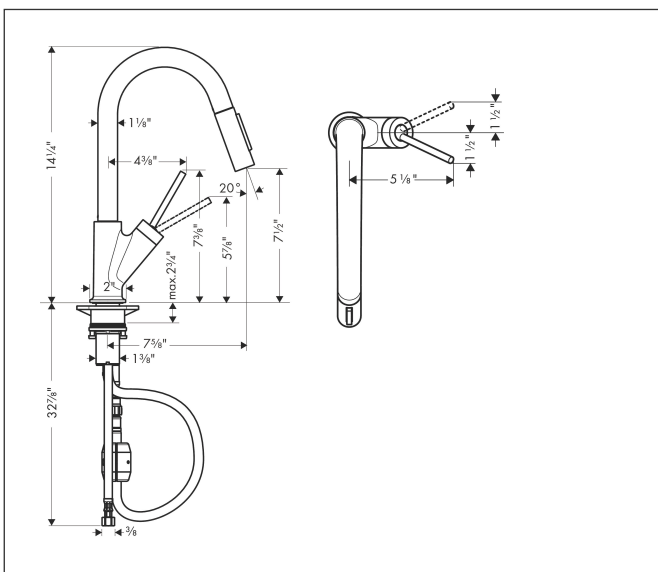

Brand AXOR
 Art. Name **AXOR Starck** Bar Faucet, 1.5 GPM
 Art. Nr. 10826831
 Surface polished nickel
 Pos. 1

Product Picture

Features

- Projection: 111 mm
- Swivel range 150°
- Aerated spray
- Deck mounted
- Flow: 1.5 GPM (5.7 L/Min)
- Joystick ceramic cartridge
- 3/8" connections

Drawing

Technology

Spray Types