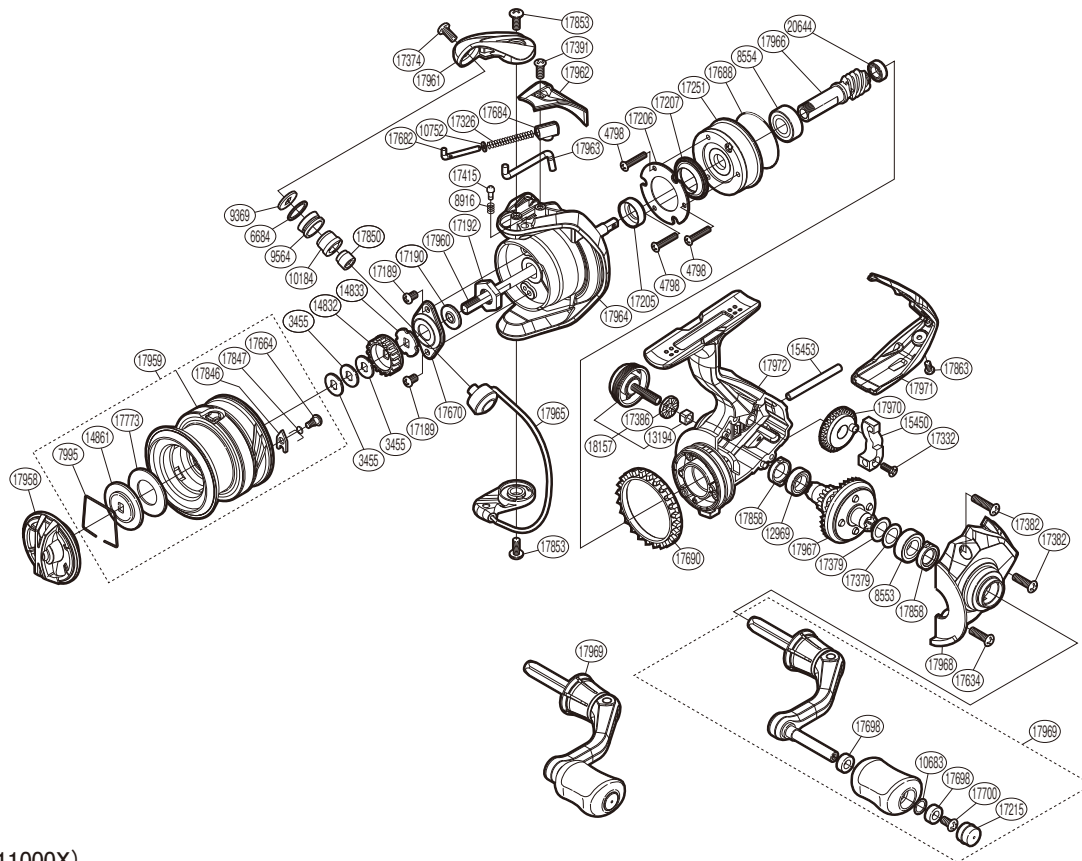

### NAS-1000FB

(51SD411000X)

#	Part No.	Description	#	Part No.	Description	#	Part No.	Description
3455	10BXN	Spool Washer	17206	10L62	Roller Clutch Reinforce	17847	10DNP	Drag Click Spring
4798	103C6	Screw	17207	10MH6	Roller Clutch Water Proof	17850	1020X	Line Roller Collar
6684	10KFD	Line Roller Spacer	17215	10BFN	Handle Knob Seal	17853	10LFH	Screw
7995	10B87	Drag Washers Retainer	17251	10QPN	Roller Clutch Assembly	17858	10DMT	Bearing Water Proof
8553	107AT	Ball Bearing	17326	10R2N	Bail Spring	17863	10LCS	Screw
8554	107FE	Ball Bearing	17332	10R1P	Screw	17958	101FS	Drag Knob
8916	10CH0	Click Spring	17374	10K90	Screw	17959	101FX	Spool Assembly
9369	10PFP	Line Roller Washer	17379	10GR3	Washer	17960	101SY	Main Shaft
9564	10JLE	Line Roller	17382	10L6J	Screw	17961	101GY	Bail Arm
10184	10PFH	Line Roller Bushing	17386	10J6B	Handle Screw Cap Spacer	17962	101T4	Bail Spring Cover
10683	10HTT	Washer	17391	10LFK	Screw	17963	106L0	Bail Trip Lever
10752	10TYE	Bail Spring Guide A Support	17415	106ZC	Click Pin	17964	10SW5	Rotor
12969	107FA	Ball Bearing	17634	10L6Q	Screw	17965	10SW6	Bail Assembly
13194	104NX	Handle Screw Lock	17664	10TRB	Screw	17966	101SU	Pinion Gear
14832	103MU	Spool Support A	17670	10TRH	Rotor Nut Lock Plate	17967	101RG	Drive Gear
14833	10J04	Spool Support B	17682	1061L	Bail Spring Guide A	17968	1022X	Side Cover
14861	10BBM	Key Washer	17684	107AB	Bail Spring Seat	17969	101RN	Handle Assembly
15450	10G64	Oscillating Slider	17688	10MLU	O Ring	17970	101SW	Oscillating Gear
15453	10359	Oscillating Guide	17690	104FV	Friction Ring	17971	101SL	Rear Protector
17189	10PMC	Screw	17698	10PXZ	Handle Knob Bushing	17972	10SW7	Body
17190	107L4	Bearing Water Proof	17700	10LFA	Screw	18157	101LN	Handle Screw Cap
17192	1067Y	Rotor Nut	17773	102ZG	Drag Washer	20644	10RKR	Ball Bearing
17205	10JHG	Rotor Ring	17846	10DNL	Drag Click			