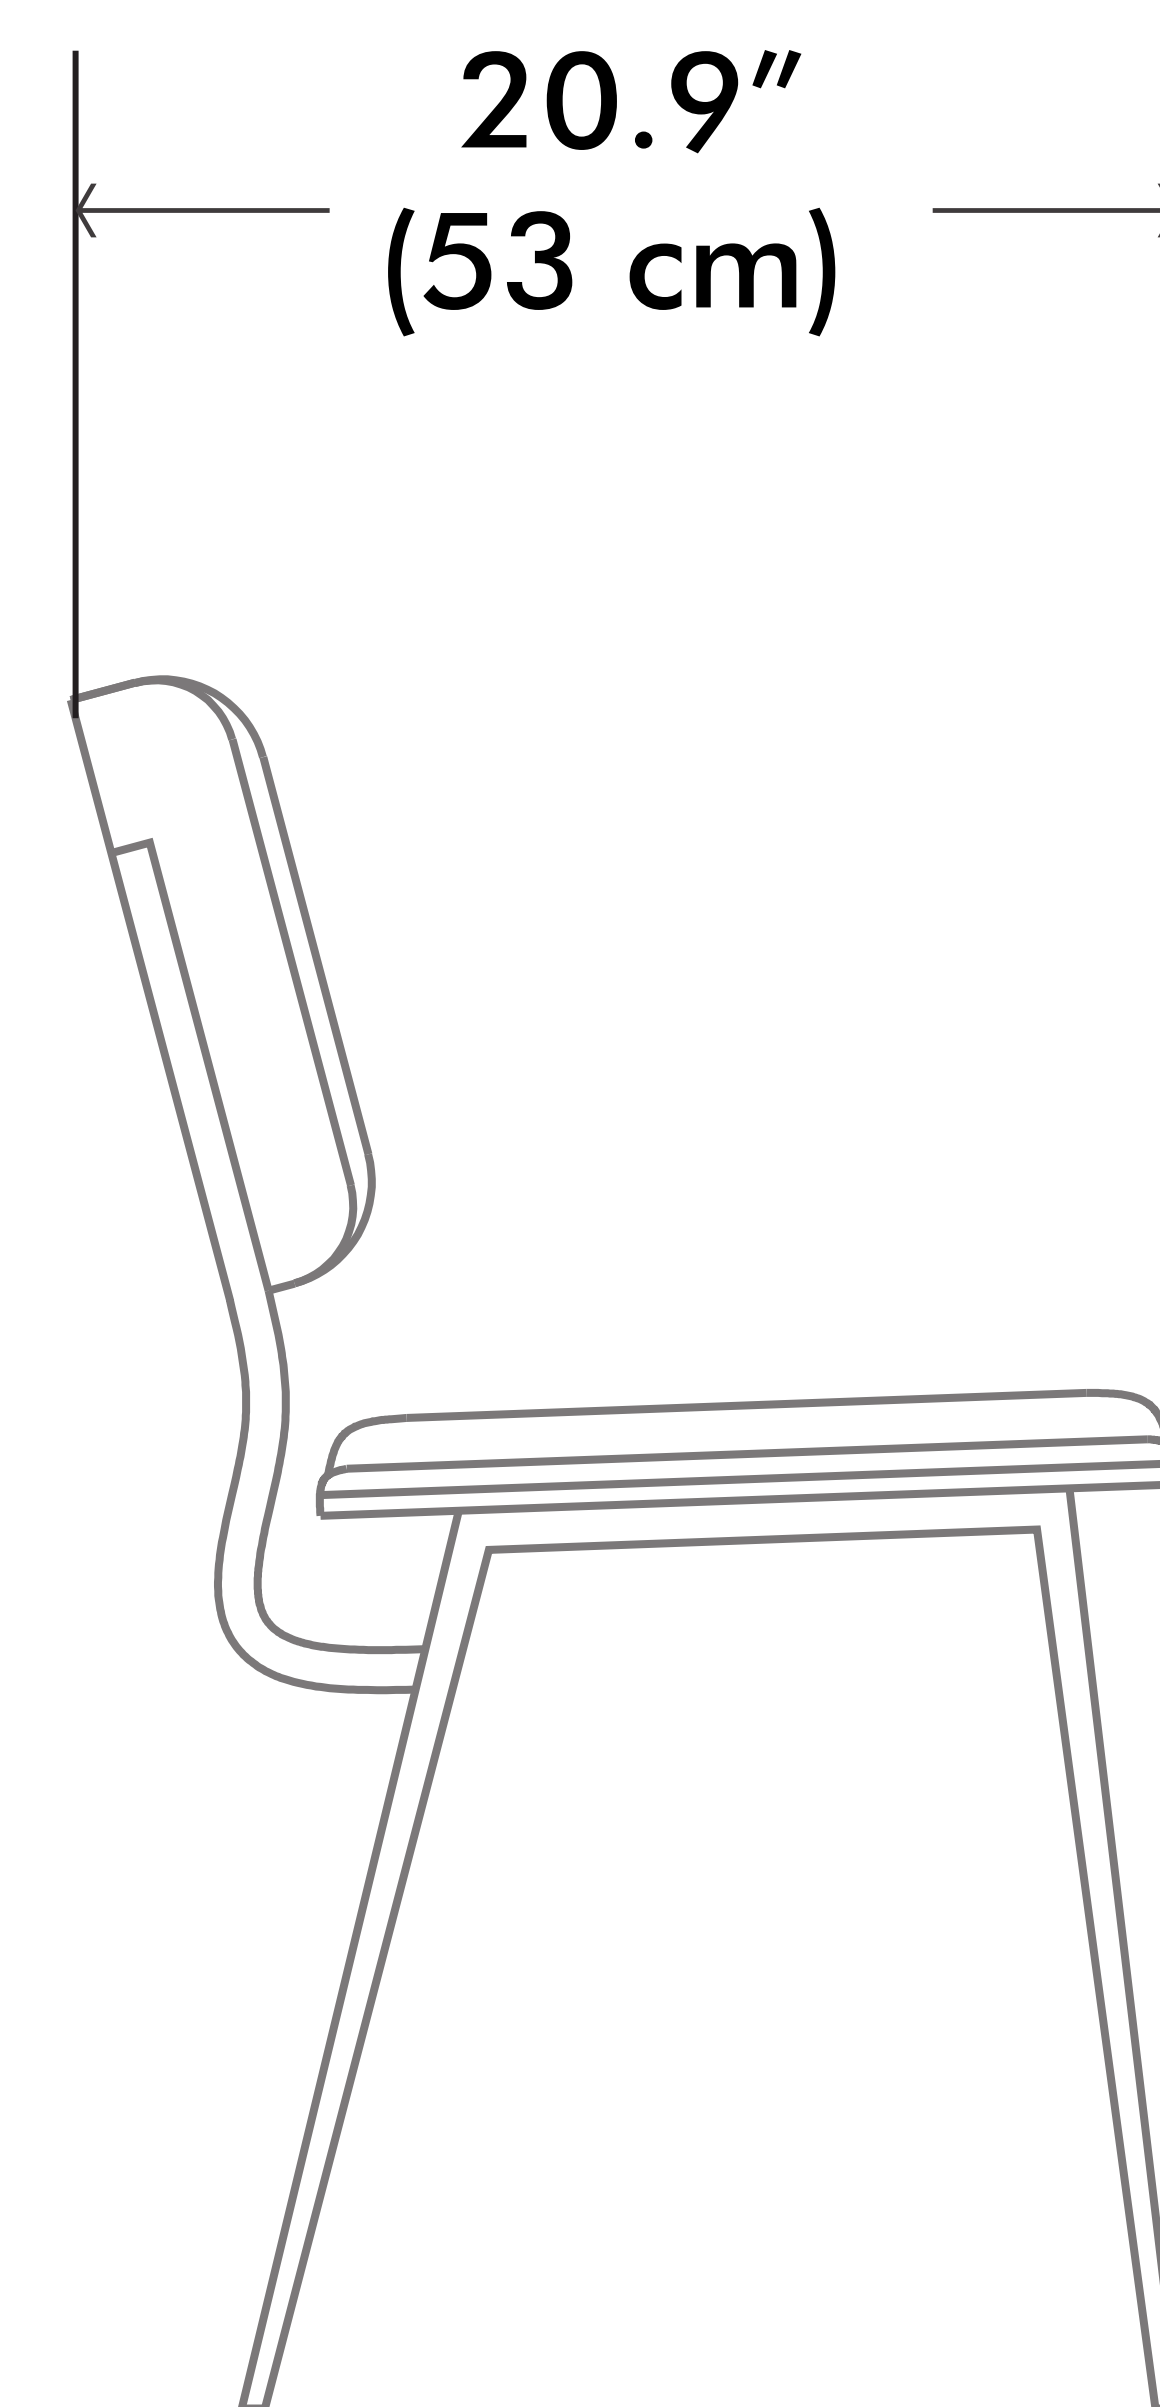

Hayley Dining Chair

Net weight: 12.9 lbs / 5.9 Kgs