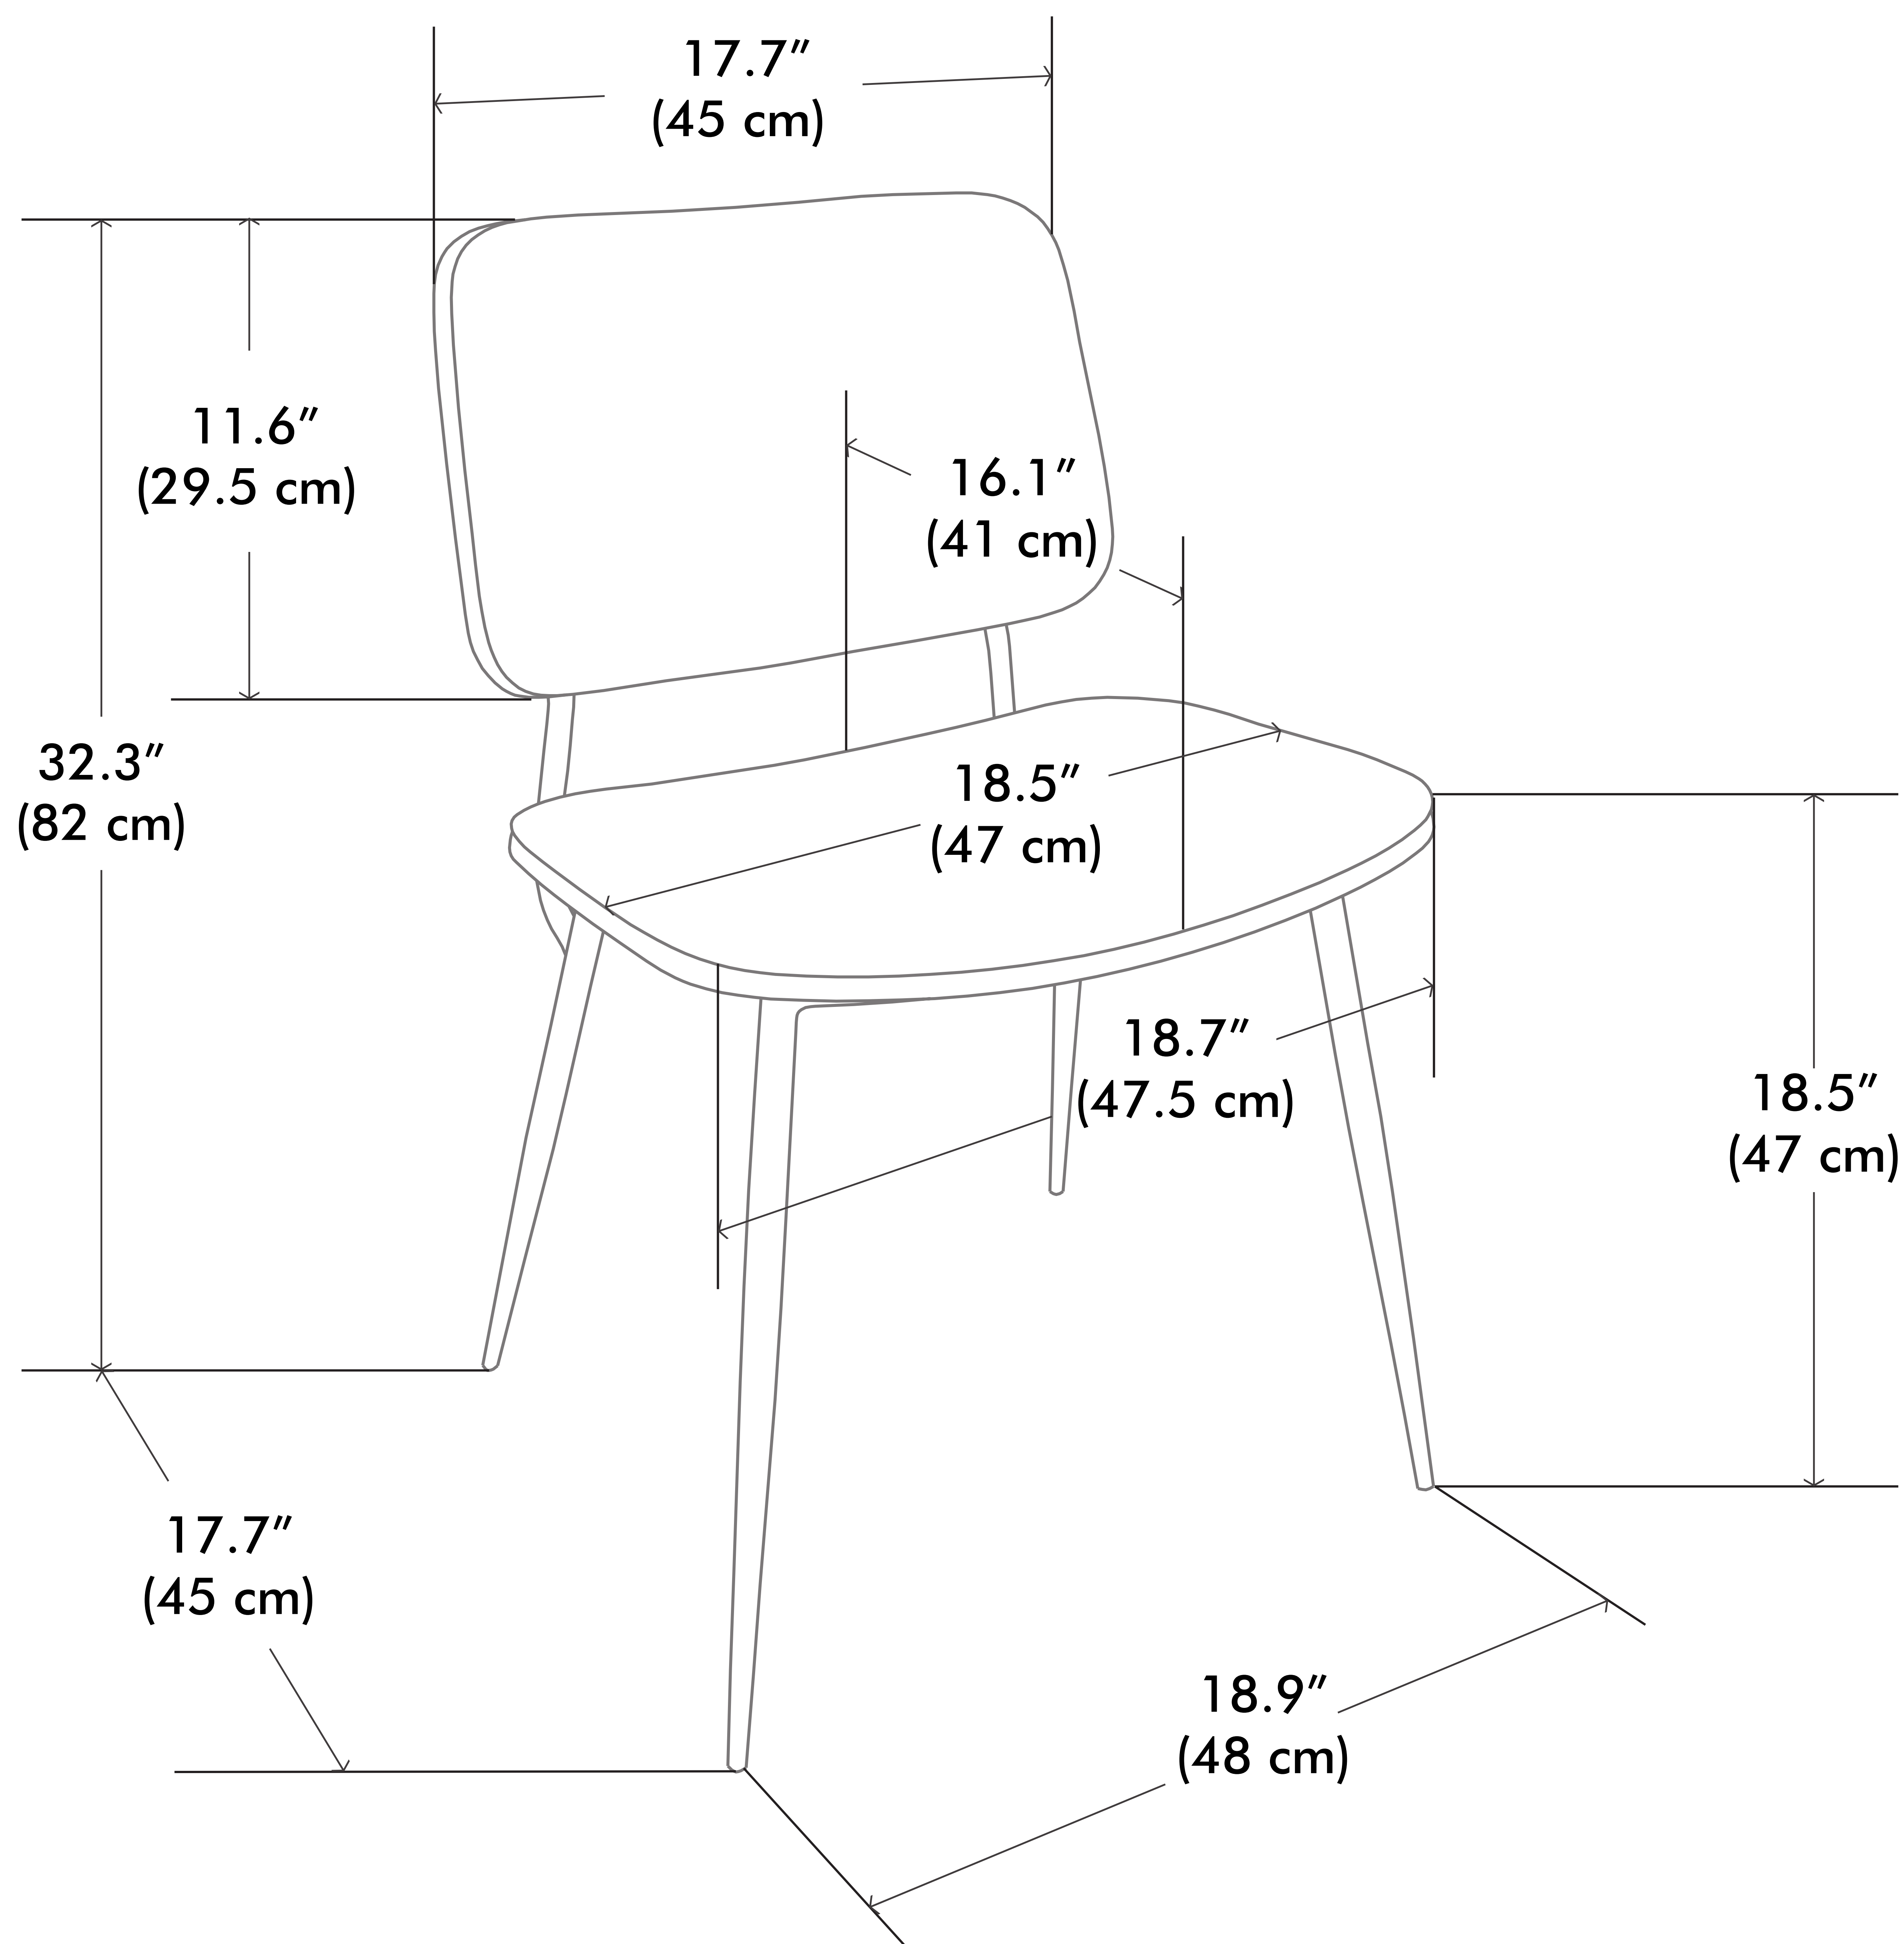

Hayley Dining Chair

Net weight: 12.9 lbs / 5.9 Kgs