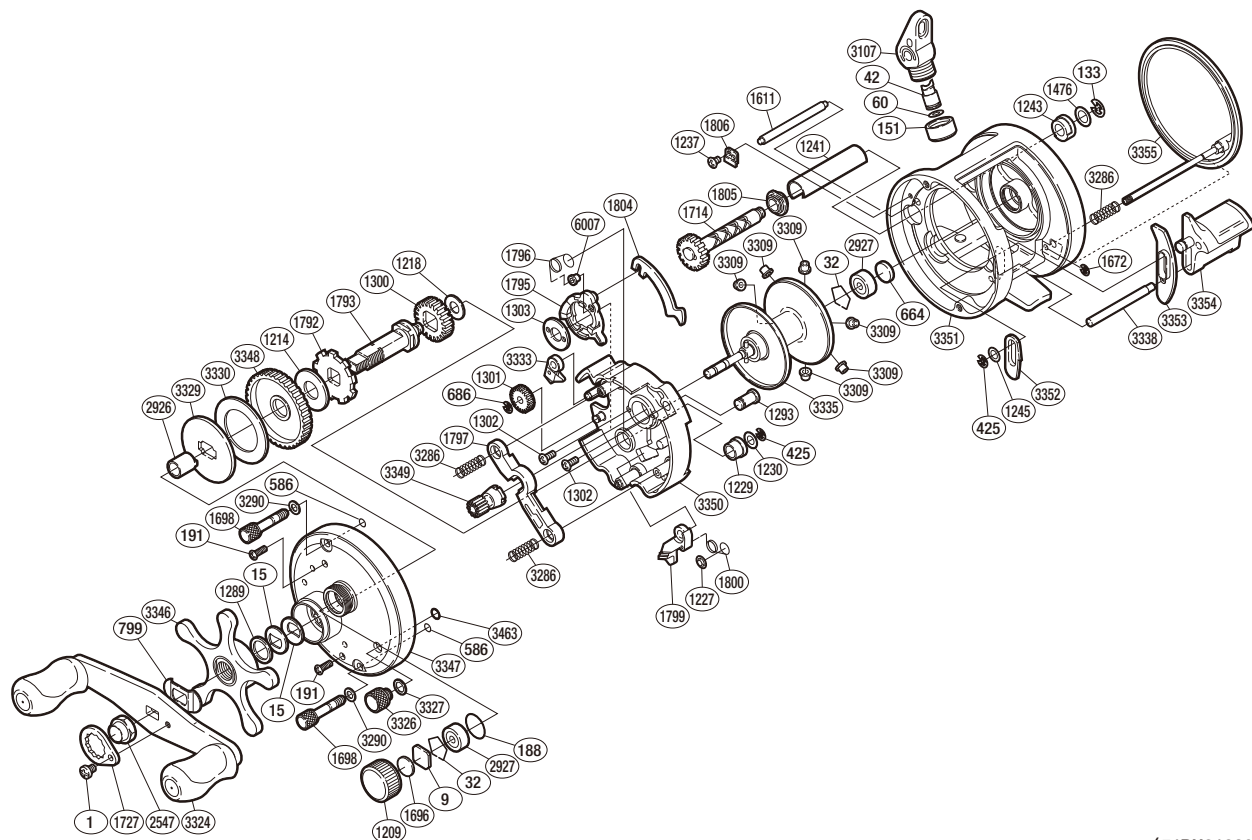

## CT-201B

(51RH316201U)

#	Part No.	Description	#	Part No.	Description	#	Part No.	Description
1	10PVC	Screw	1289	10J1L	Star Drag Spacer	2927	105BZ	Ball Bearing
9	105N0	Cast Control Spacer	1293	10PNE	Retractor Spring Pin	3107	10KCG	Line Guide
15	10D60	Drag Spring Washer	1300	10J7A	Idle Gear A	3286	104BH	Yoke Spring
32	10GEW	Bearing Retainer	1301	105GW	Idle Gear B	3290	105EH	Washer
42	10FFZ	Line Guide Pawl	1302	103N8	Screw	3309	10CP8	Brake Collar
60	10CFW	Spacer	1303	10F62	Clutch Cam Retainer	3324	103TK	Handle Assembly
133	105NJ	E Lock	1476	10D69	Spacer	3326	10C09	Side Plate Open Nut
151	10FJP	Pawl Cap	1611	10GY2	Level Wind Guide	3327	10HWP	Washer
188	109EB	O Ring	1672	105NC	E Lock	3329	10D3Z	Key Washer
191	10MPT	Screw	1696	10896	Cast Control Spacer B	3330	10723	Drag Washer
425	105NE	E Lock	1698	10JZ6	Side Plate Bolt	3333	10MW4	Anti-Reverse Pawl
586	10FMS	O Ring	1714	10KKU	Worm Shaft	3335	10LD5	Spool Assembly
664	1057S	Spacer B	1727	10QBJ	Handle Nut Plate	3338	10PT4	Clutch Bar Support
686	105NK	E Lock	1792	10D8J	Anti-Reverse Ratchet	3346	10CEF	Star Drag
799	107QJ	Friction Washer	1793	105MU	Drive Shaft	3347	10J69	Left Side Plate
1209	10KJZ	Cast Control Cap	1795	10K1W	Clutch Cam	3348	10CRL	Drive Gear
1214	10CJA	Drag Washer	1796	104C4	Retractor Spring	3349	10CVB	Pinion Gear
1218	105MY	Spacer	1797	1047M	Yoke	3350	10Q7L	Set Plate
1227	109H9	Push Nut (Spr-2)	1799	1063C	Clutch Pawl	3351	10JNV	One-Piece Frame
1229	10BQ2	Drive Shaft Bushing	1800	1048X	Clutch Pawl Spring	3352	10AUP	Clutch Bar Guide A
1230	10589	Spacer	1804	1091R	Clutch Plate	3353	109CB	Clutch Bar Guide B
1237	10MP9	Screw	1805	10NDP	Worm Bushing A	3354	10MXY	Quick-Fire Ii Clutch Bar
1241	10NJM	Level Wind Guard	1806	10FTJ	Worm Bushing A Retainer	3355	1075E	Right Side Plate
1243	104SX	Worm Bushing B	2547	10FNP	Handle Nut	3463	10FMR	Nut Retainer
1245	10AUT	Spacer	2926	10BPT	Roller Clutch Inner Tube	6007	10F23	Retractor Spring Collar