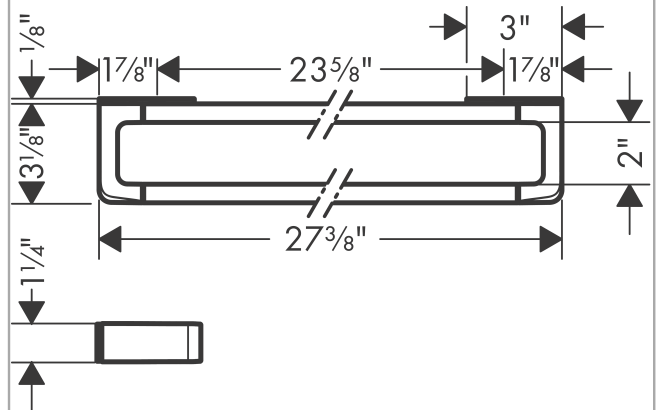

AXOR Universal Accessories

Towel Bar/Rail 24"

Finishes : **brushed nickel** Part no. : **42832820**

Description

Features

- Serves as a towel bar and rail for additional accessories (requires # 42870XXX Modular Adaptor Set)
- Metal
- Wall-mounted

Design awards

Product image

Scale drawing