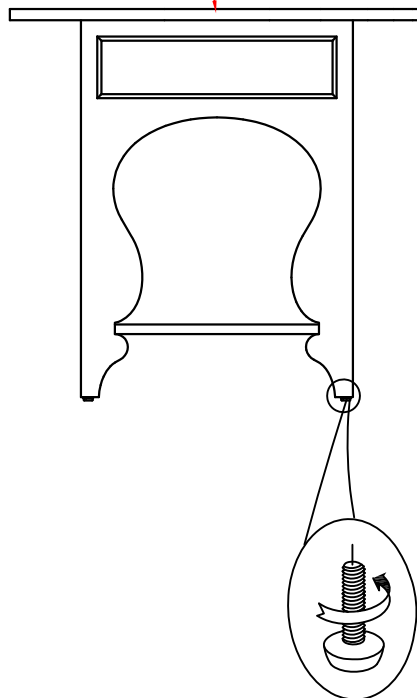

Adjust Leveler if needed to level case on uneven floor.