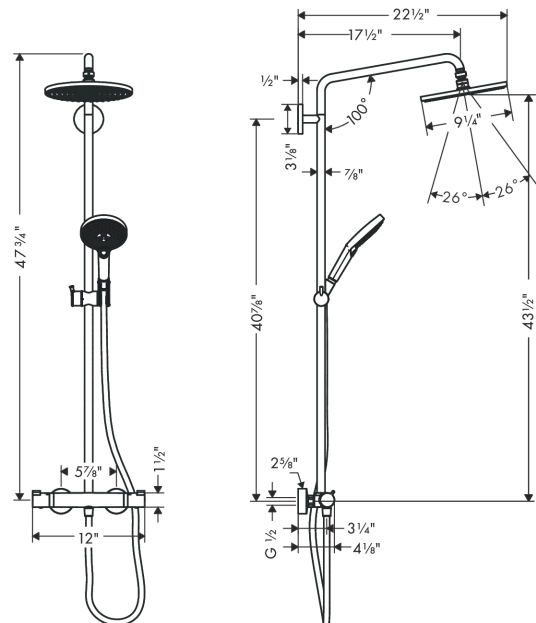

Raindance S

Showerpipe 240 1-Jet, 2.5 GPM

Finishes : **chrome** Part no. : **27115001**

Description

Features

- Height-adjustable hand shower holder
- Flow: 2.5 GPM (9.5 L/Min)
- Shower arm swivels left and right
- Anti-scald 100° safety stop
- Integrated volume control/diverter for 2 functions
- Outlets may not be operated simultaneously
- Exposed installation
- Thermostatic cartridge
- Built-in service stops

Item details

List Price \$ 1,263.00

Technology

Compliance

Product image

Scale drawing

Raindance S
Showerpipe 240 1-Jet, 2.5 GPM
 Finishes : **chrome** Part no. : **27115001**

Exploded drawing

Year of production: >01/16

Raindance S

Showerpipe 240 1-Jet, 2.5 GPM

Finishes : **chrome** Part no. : **27115001**

Spare parts list

Year of production: >01/16

Pos.	Description	Part no.	Price	PU
1	mounting set	98716000	-	1
2	wall flange	95687000	-	1
3	O-ring 72x2	98395000	-	1
4	tile-matching-disk	98681000	-	1
5	escutcheon Ø 80 mm	95691000	-	1
6	screw	92137000	-	1
7	hollow set screw M6x5	98447000	-	1
8	shower arm	95916000	-	1
9	O-ring 20x2	98165000	-	1
10	sleeve	92166000	-	1
11	pipe 1030 mm	95915000	-	1
12	O-ring 15x2,5	98131000	-	1
13	filter packing	88649000	-	1
14	head shower Ø 240 mm	92210001	-	1
15	air jet	95794000	-	1
16	handshower	26531001	-	1
17	filter packing	94246000	-	1
18	safety set for temperature control	95839001	-	1
19	handle	95836001	-	1
20	cover cap	95433000	-	1
21	handle fixing set	95843001	-	1
22	O-ring 26x1,5	98390000	-	1
23	nut	98913000	-	1
24	thermostat cartridge	98282000	-	1
25	shower hose 1,60 m	28276003	-	1
26	seal	98058000	-	1
27	O-ring 14x2	98129000	-	1
28	shut off unit with selector	98283000	-	1
29	stop ring for flow control	95927000	-	1
30	O-ring 12x2,25	98382000	-	1
31	set of nuts	96157000	-	1
32	non return valve	96737000	-	1
33	filter packing	96922000	-	1
34	isolation valve	98341000	-	1
35	escutcheon	98340000	-	1
36	support, assy	97651000	-	1