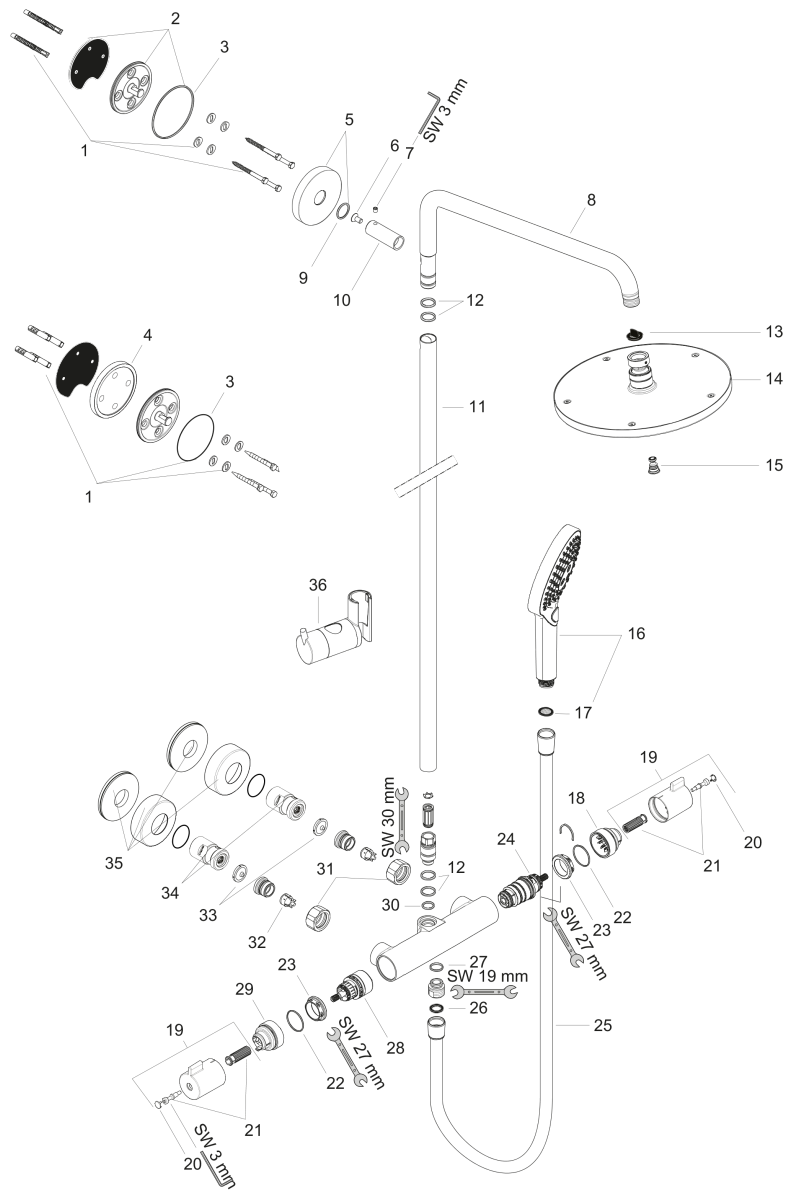

Raindance S

Showerpipe 240 1-Jet, 2.5 GPM

Finishes : **chrome** Part no. : **27115001**

Description

Features

- Height-adjustable hand shower holder
- Flow: 2.5 GPM (9.5 L/Min)
- Shower arm swivels left and right
- Anti-scald 100° safety stop
- Integrated volume control/diverter for 2 functions
- Outlets may not be operated simultaneously
- Exposed installation
- Thermostatic cartridge
- Built-in service stops

Item details

List Price \$ 1,263.00

Technology

Compliance

Product image

Scale drawing

Raindance S
Showerpipe 240 1-Jet, 2.5 GPM
 Finishes : **chrome** Part no. : **27115001**

Exploded drawing

Year of production: >01/16

Raindance S

Showerpipe 240 1-Jet, 2.5 GPM

Finishes : **chrome** Part no. : **27115001**

Spare parts list

Year of production: >01/16

Pos.	Description	Part no.	Price	PU
1	mounting set	98716000	-	1
2	wall flange	95687000	-	1
3	O-ring 72x2	98395000	-	1
4	tile-matching-disk	98681000	-	1
5	escutcheon Ø 80 mm	95691000	-	1
6	screw	92137000	-	1
7	hollow set screw M6x5	98447000	-	1
8	shower arm	95916000	-	1
9	O-ring 20x2	98165000	-	1
10	sleeve	92166000	-	1
11	pipe 1030 mm	95915000	-	1
12	O-ring 15x2,5	98131000	-	1
13	filter packing	88649000	-	1
14	head shower Ø 240 mm	92210001	-	1
15	air jet	95794000	-	1
16	handshower	26531001	-	1
17	filter packing	94246000	-	1
18	safety set for temperature control	95839001	-	1
19	handle	95836001	-	1
20	cover cap	95433000	-	1
21	handle fixing set	95843001	-	1
22	O-ring 26x1,5	98390000	-	1
23	nut	98913000	-	1
24	thermostat cartridge	98282000	-	1
25	shower hose 1,60 m	28276003	-	1
26	seal	98058000	-	1
27	O-ring 14x2	98129000	-	1
28	shut off unit with selector	98283000	-	1
29	stop ring for flow control	95927000	-	1
30	O-ring 12x2,25	98382000	-	1
31	set of nuts	96157000	-	1
32	non return valve	96737000	-	1
33	filter packing	96922000	-	1
34	isolation valve	98341000	-	1
35	escutcheon	98340000	-	1
36	support, assy	97651000	-	1