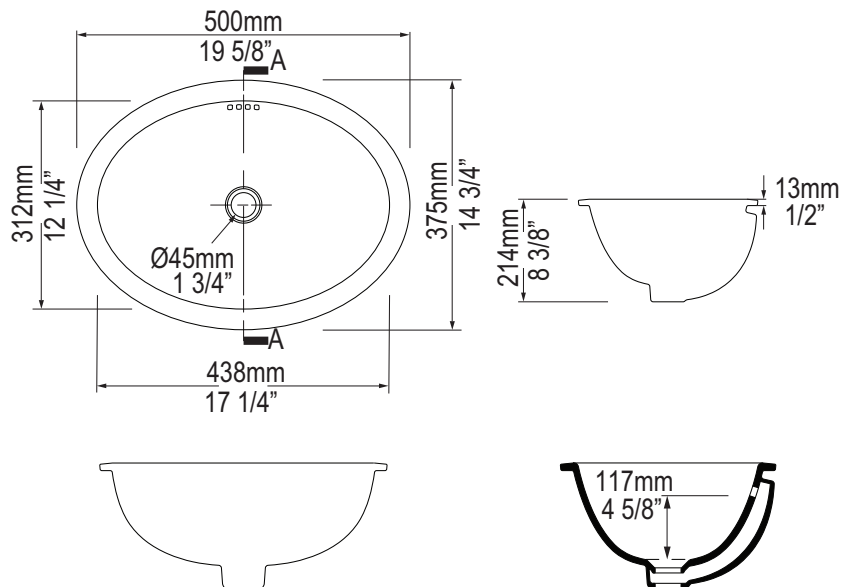

SHAKER OVAL UNDERMOUNT LAVATORY VITREOUS CHINA SINK

SB2015

FEATURES

- Vitreous china with glaze that exceeds industry standard
- 19 5/8" x 14 3/4" external dimensions
- 17 1/4" x 12 1/4" internal dimensions
- 8 3/8" height
- 4 5/8" internal depth to overflow
- 1 3/4" diameter central drain
- Internal overflow