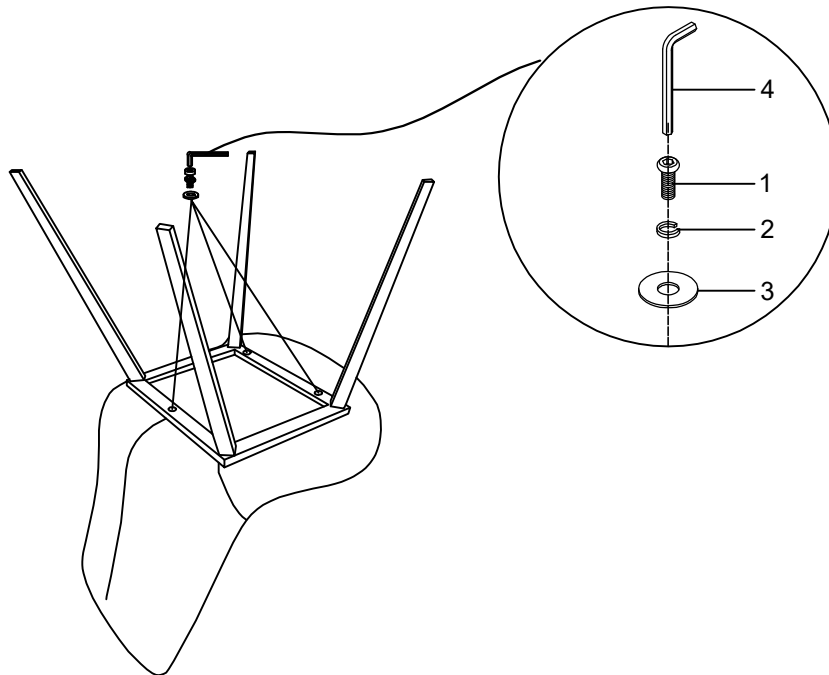

NICOYA SIDE CHAIR ASSEMBLY INSTRUCTIONS

PARTS PACKING CONFIGURATION

A. LEG BASE 1PC
B. SEAT 1PC

HARDWARE ENCLOSED IN CARTON

No	Description	Photo	Quantity
1	ALLEN BOLT(6×30mm)		3 PCS
2	SPRING WASHER(M6)		3 PCS
3	FLAT WASHER(M6)		3 PCS
4	ALLEN KEY		1 PC

STEP1:

FULLY ASSEMBLED