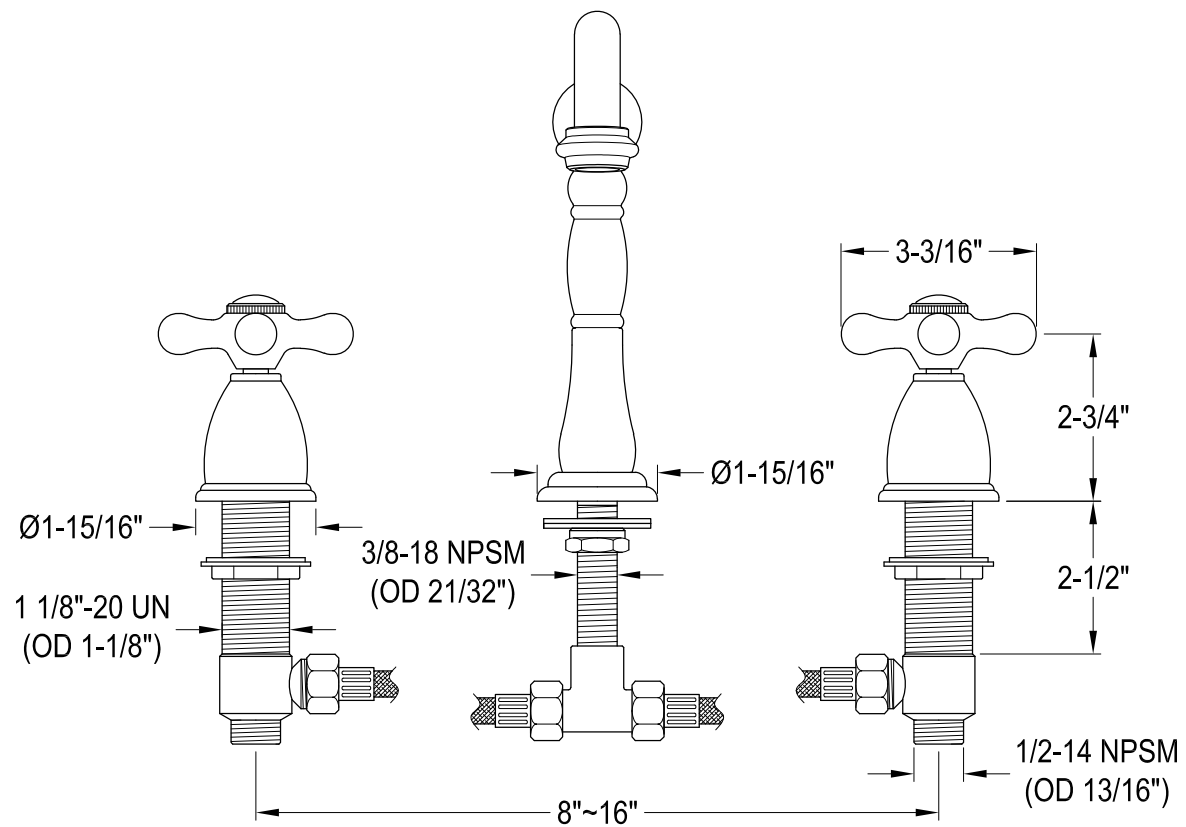

CKVPB3030MB1,7,8

30" Console Sink with Brass Legs

CKVPB3030MB1,8

Widespread Lavatory Faucet With Retail Pop-Up

CKVPB3030MB1,7,8

Plumbing Sink Trim Kit with P-Trap

CKVPB3030MB1,7,8

Brass Pop-Up with Overflow, 22 Gauge