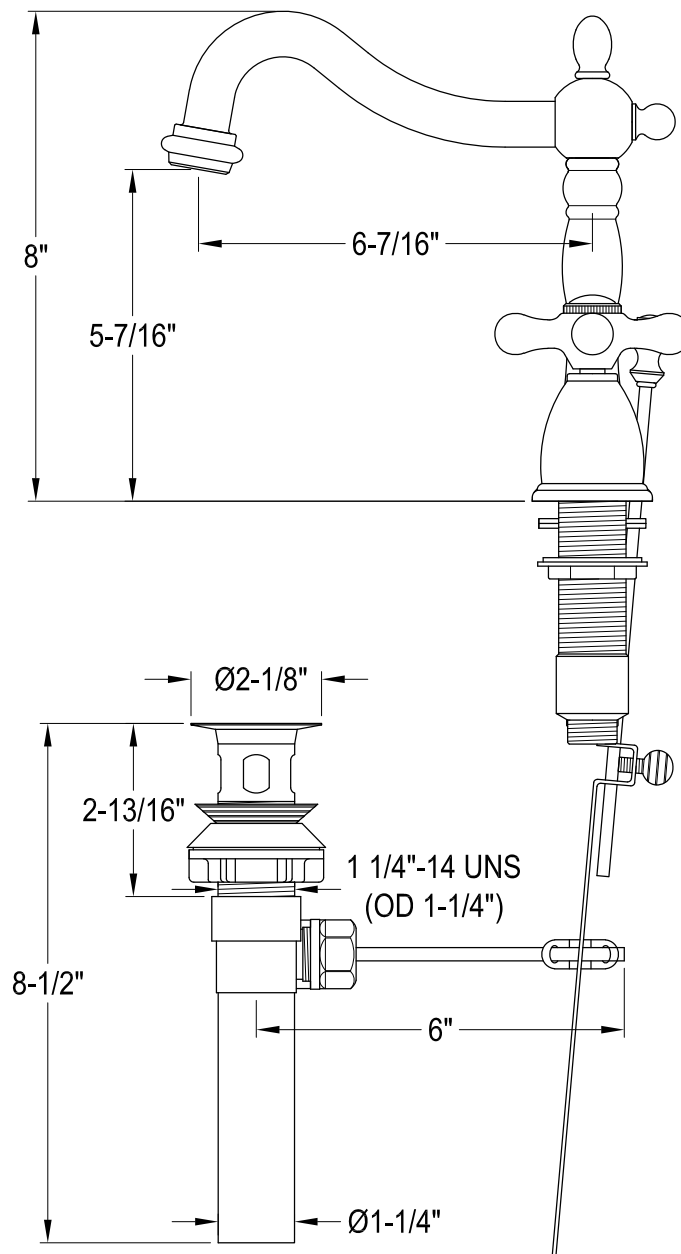

CKVPB3030MB1,7,8

30" Console Sink with Brass Legs

CKVPB3030MB1,8

Widespread Lavatory Faucet With Retail Pop-Up

CKVPB3030MB1,7,8

Plumbing Sink Trim Kit with P-Trap

CKVPB3030MB1,7,8

Brass Pop-Up with Overflow, 22 Gauge