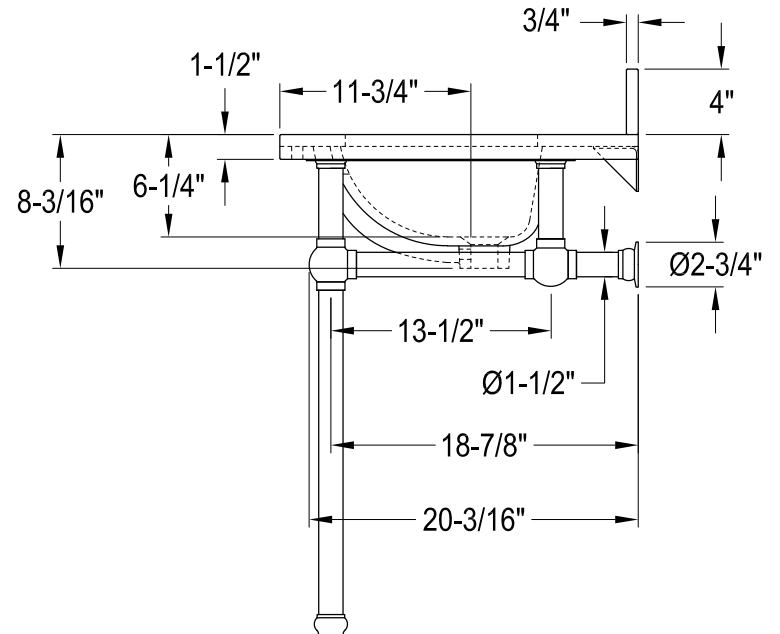

CKVPB3030MB1,7,8

30" Console Sink with Brass Legs

CKVPB3030MB1,8

Widespread Lavatory Faucet With Retail Pop-Up

CKVPB3030MB1,7,8

Plumbing Sink Trim Kit with P-Trap

CKVPB3030MB1,7,8

Brass Pop-Up with Overflow, 22 Gauge