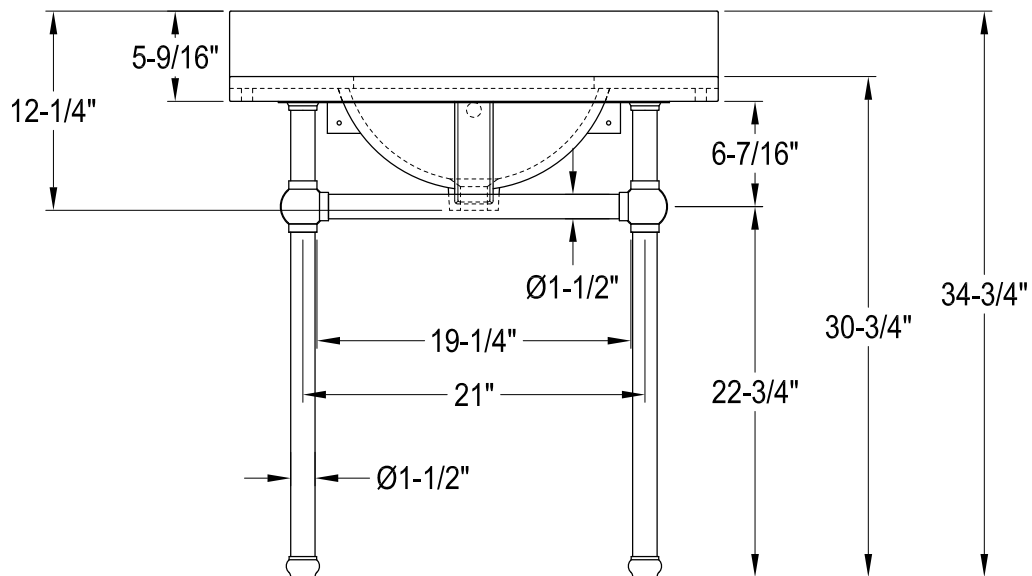

CKVPB3030MB1,7,8

30" Console Sink with Brass Legs

CKVPB3030MB1,8

Widespread Lavatory Faucet With Retail Pop-Up

CKVPB3030MB1,7,8

Plumbing Sink Trim Kit with P-Trap

CKVPB3030MB1,7,8

Brass Pop-Up with Overflow, 22 Gauge