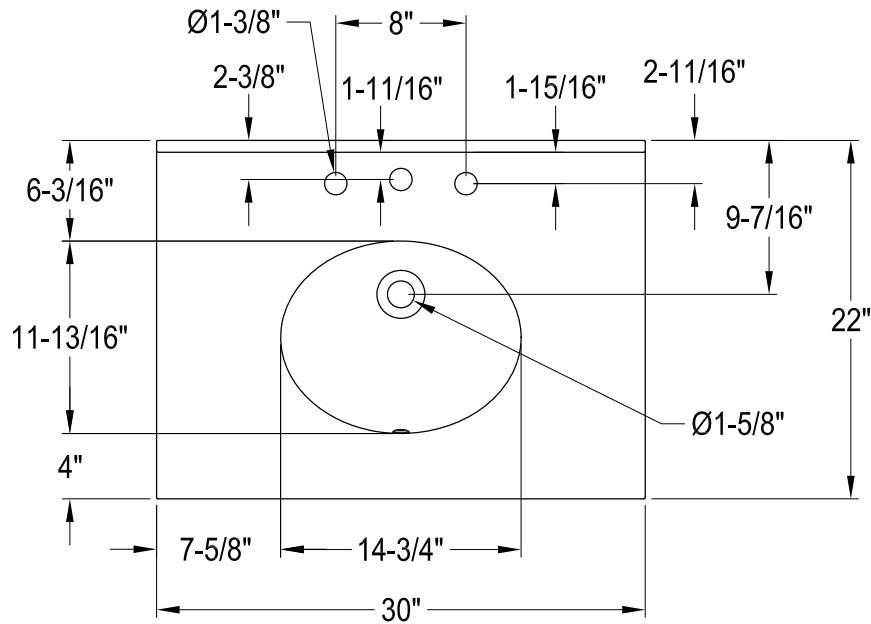

CKVPB3030MB1,7,8

30" Console Sink with Brass Legs

CKVPB3030MB1,8

Widespread Lavatory Faucet With Retail Pop-Up

CKVPB3030MB1,7,8

Plumbing Sink Trim Kit with P-Trap

CKVPB3030MB1,7,8

Brass Pop-Up with Overflow, 22 Gauge