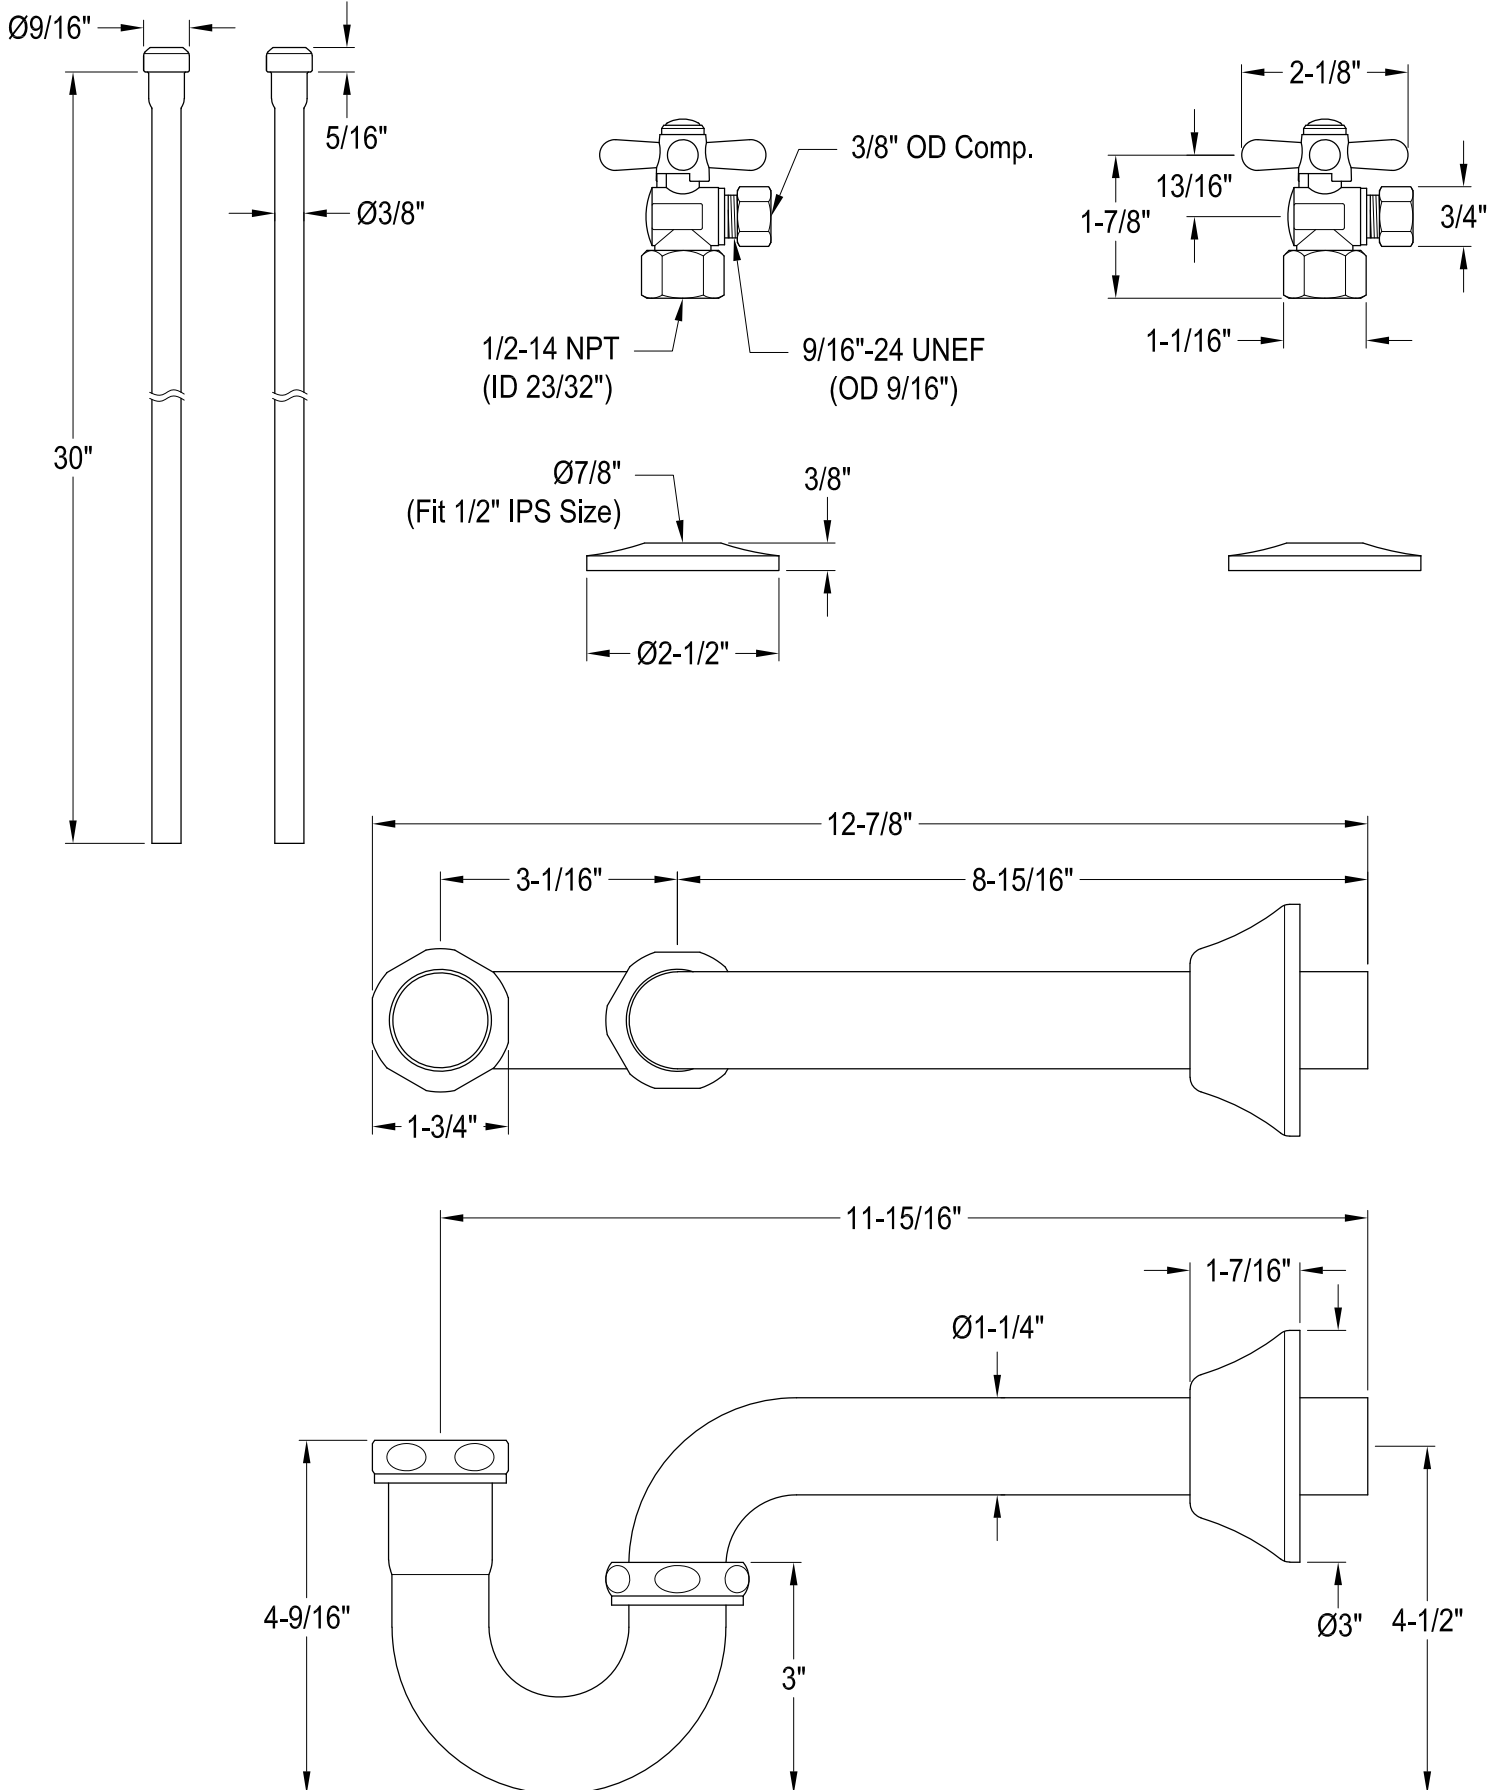

CKVPB3030MB1,7,8

30" Console Sink with Brass Legs

CKVPB3030MB1,8

Widespread Lavatory Faucet With Retail Pop-Up

CKVPB3030MB1,7,8

Plumbing Sink Trim Kit with P-Trap

CKVPB3030MB1,7,8

Brass Pop-Up with Overflow, 22 Gauge