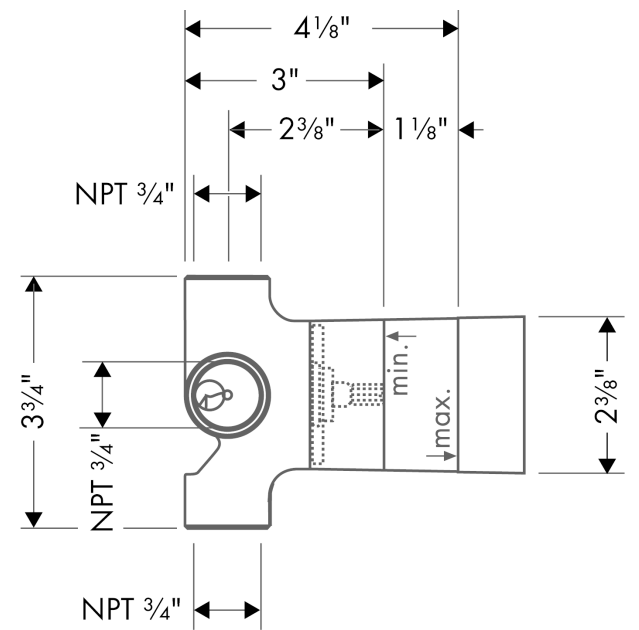

Rough, Quattro 3-Way Diverter, 3/4"
 Finishes : n.a. Part no. : 15930181

Description

Features

- 1 inlet, 3 outlets
- 3/4" NPT
- Requires volume control
- Flow: 17 GPM (65.0 L/Min)
- Ceramic cartridge

Item details

List Price \$ 265.00

Compliance

Product image

Scale drawing

Rough, Quattro 3-Way Diverter, 3/4"
 Finishes : n.a. Part no. : 15930181

Exploded drawing

Year of production: >07/18

Rough, Quattro 3-Way Diverter, 3/4"
 Finishes : n.a. Part no. : **15930181**

Spare parts list

Year of production: >07/18

Pos.	Description	Part no.	Price	PU
1	diverter unit	96604000	-	1
2	nut	97550000	-	1
3	sealing set	98798000	-	1
a	extension 25 mm	96370000	-	1