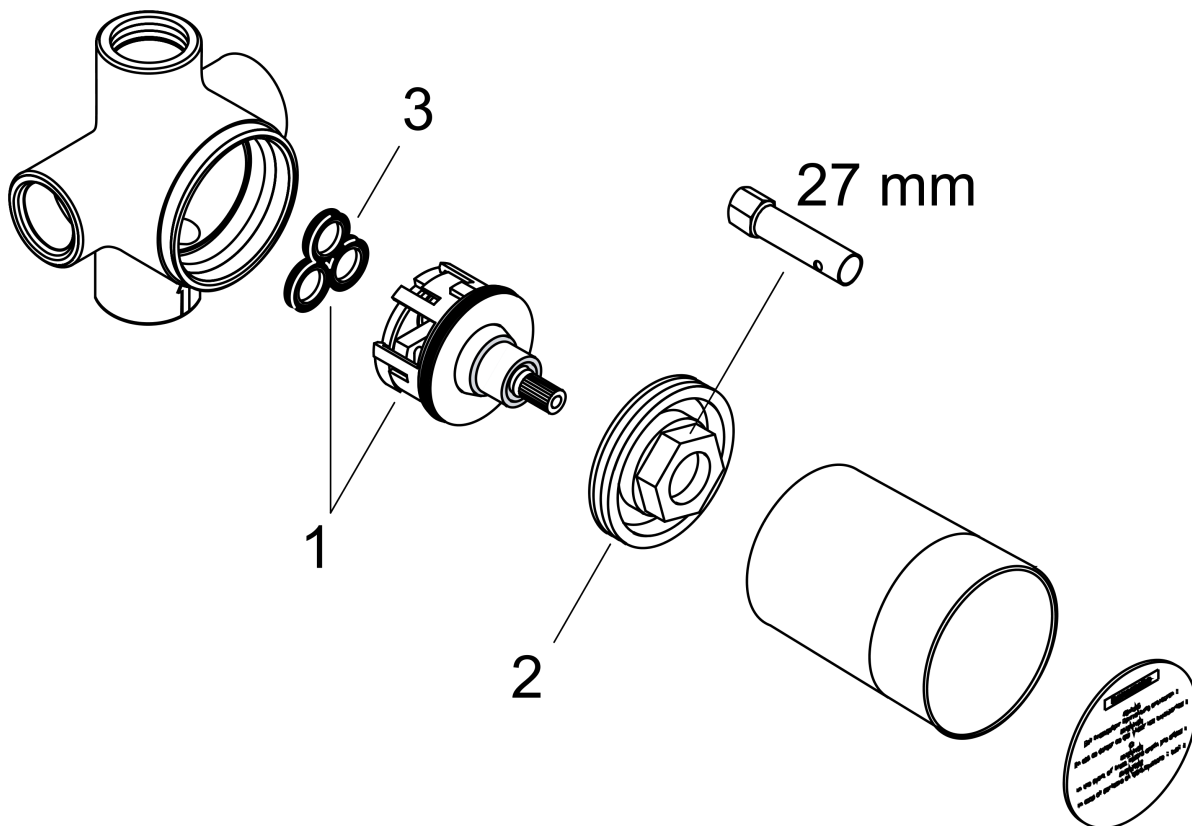

Rough, Quattro 3-Way Diverter, 3/4"
 Finishes : n.a. Part no. : 15930181

Description

Features

- 1 inlet, 3 outlets
- 3/4" NPT
- Requires volume control
- Flow: 17 GPM (65.0 L/Min)
- Ceramic cartridge

Item details

List Price \$ 265.00

Compliance

Product image

Scale drawing

Rough, Quattro 3-Way Diverter, 3/4"
 Finishes : n.a. Part no. : 15930181

Exploded drawing

Year of production: >07/18

Rough, Quattro 3-Way Diverter, 3/4"
 Finishes : n.a. Part no. : **15930181**

Spare parts list

Year of production: >07/18

Pos.	Description	Part no.	Price	PU
1	diverter unit	96604000	-	1
2	nut	97550000	-	1
3	sealing set	98798000	-	1
a	extension 25 mm	96370000	-	1