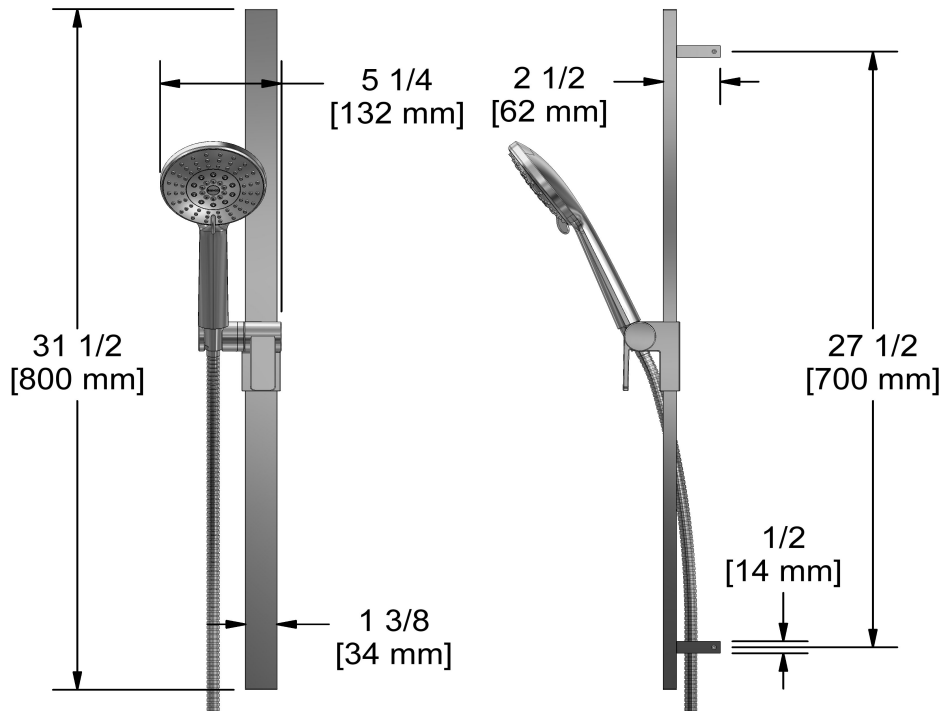

Certifications

- CSA B125.1
- ASME A112.18.1
- CMR248 Approval

Sizes, models and finishes may differ from thoses presented.

Warranty

This **Riobel Inc.** product you have purchased carries a Limited Lifetime Warranty on the chrome, PVD finish, blacks and all working parts and is guaranteed from the initial purchase date against all manufacturing defects. All other finishes, including plastic components, are guaranteed for one year. All electric and/or electronic parts are covered by a 5-year limited warranty.

Customer Service

Ontario, West Canada : 888-287-5354 Quebec, Maritimes, United States : 866-473-8442