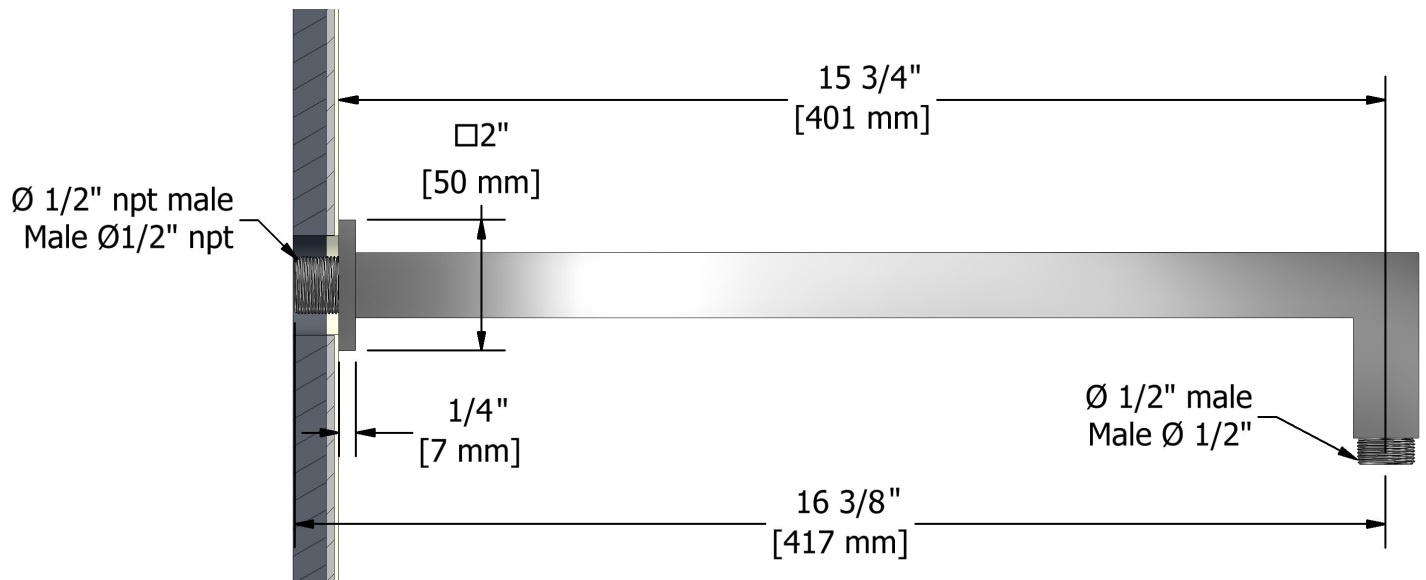

Sizes, models and finishes may differ from those presented.

Warranty

This **Riobel Inc.** product you have purchased carries a Limited Lifetime Warranty on the chrome, PVD finish, blacks and all working parts and is guaranteed from the initial purchase date against all manufacturing defects. All other finishes, including plastic components, are guaranteed for one year. All electric and/or electronic parts are covered by a 5-year limited warranty.

Customer Service

Ontario, West Canada : 888-287-5354 Quebec, Maritimes, United States : 866-473-8442