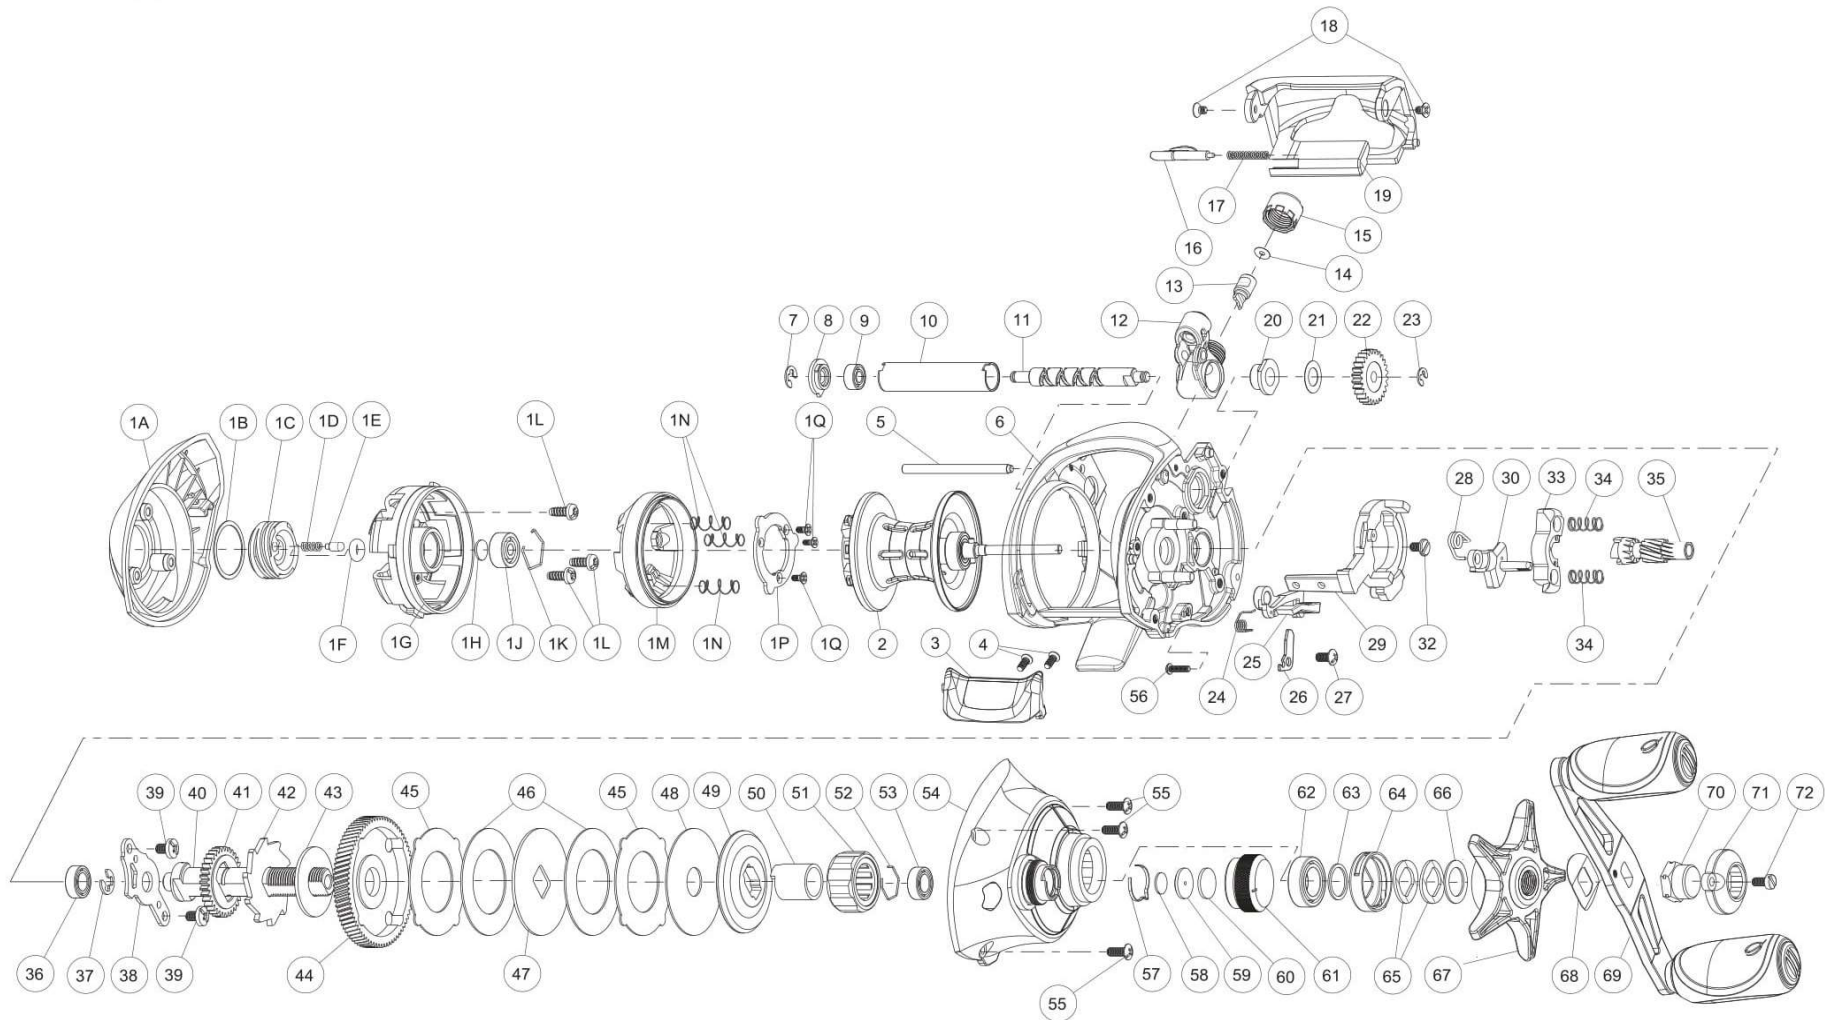

QUANTUM[®]

Quantum 2021 Accurist ATBK100HPTA Part List

Key No.	Description	Part No. ATBK100HPTA	Q'TY	Key No.	Description	Part No. ATBK100HPTA	Q'TY
1	Palm Side Cover Kit include	VA423-74	1	29	Release Slider	DX039-01	1
	1A - Palm Side Cover	VA023-74	1	30	Flippin Switch	VA087-01	1
	1B - Centrifugal Dial Washer	SB111-01	1	31	Release Slider Screw	DX125-01	1
	1C - Centrifugal Dial	SB026-03	1	32	Pinion Yoke	SB025-01	1
	1D - Centrifugal Dial Click Spring	YW114-01	1	33	Yoke Spring	GX040-01	2
	1E - Centrifugal Dial Click Pawl	PW098-01	1	34	Pinion Gear	WA011-01	1
	1F - Centrifugal Dial Frection Ring	SB105-01	1	35	Crank Shaft Ball Bearing - L	SW017-06	1
	1G - Spool Cover	VA051-01	1	36	E-Clip	QW120-01	1
	1H - Spool Tension Shim	QW032-04	1	37	Crank Shaft Retainer	VA002-01	1
	1J - Ball Bearing - Spool Shaft (Palm)	QV017-04	1	38	Crank Shaft Retainer Screw	JX107-02	2
	1K - Clip Ring	HV080-01	1	39	Crank Shaft	YW008-05	1
	1L - Spool Cover Screw	WW107-01	3	40	O/S Drive Gear	DW112-01	1
	1M - Brake Ring Assembly	VA342-01	1	41	Trip Ratchet	PW083-02	1
	1N - Spring - Brake Ring Slider	DW070-01	3	42	Trip Ratchet Washer	YW111-01	1
	1P - Retainer - Brake Ring Slider Spring	VA129-01	1	43	Drive Gear	WA012-03	1
1Q - Retainer Screw	DW107-01	3	44	Drag Key Washer	PW048-01	2	
2	Spool Assembly	YI321-01	1	45	Drag Disc - A	PW059-02	2
3	Thumb Bar	YI009-01	1	46	Drag "D" Washer	YW045-01	1
4	Thumb Bar Screw	YB107-02	2	47	Drag Disc - B	YW059-01	1
5	Stabilizer Bar	VA061-01	1	48	Drag Washer	VA045-01	1
6	Frame	VA001-73	1	49	One Way Clutch Sleeve	UX052-01	1
7	E-Clip	NX092-01	1	50	One Way Clutch	VA063-01	1
8	Bearing Retainer	DW067-01	1	51	Spool Tension Knob Ball Bearing Retainer	EB080-01	1
9	Worm Shaft Ball Bearing	XX117-04	1	52	Tension Knob Ball Bearing	SW017-06	1
10	Worm Shaft Guide	SB016-01	1	53	Gear Side Cover Assembly	VA324-74	1
11	Worm Shaft	HV072-01	1	54	Gear Side Cover Screw-A	VA053-01	3
12	Line Guide Carrier	VA047-01	1	55	Gear Side Cover Screw-B	ZW053-03	1
13	Line Guide Pawl	ZW006-03	1	56	Tension Knob Click Spring	PW114-01	1
14	Line Guide Carrier Washer	BV035-01	1	57	Washer - Spool Tension	QW032-04	1
15	Line Guide Carrier Screw	ZW007-01	1	58	Collar - Spool Tension	VA081-01A	1
16	Side Cover Locking Lever	VA119-01	1	59	Spool Cushion Washer	VA082-01	1
17	Spring - Locking Lever	ZW096-01	1	60	Spool Tension Knob	YI033-01	1
18	Screw	CF107-02	2	61	Crank Shaft Ball Bearing	TW058-09	1
19	Front Support	YI099-03	1	62	Crank Shaft Ball Bearing Washer	TW035-02	1
20	Worm Shaft Bushing - Gear Side	PW068-01	1	63	Drag Click Spring Assembly	YX4114-01	1
21	O/S Pinion Gear Washer	EX035-01	1	64	Spring "D" Washer	JX046-01	2
22	O/S Pinion Gear	DW085-01	1	65	Star Drag Washer	ZW032-01	1
23	E-Clip	NX090-01	1	66	Star Drag	YI055-01	1
24	Kick Lever Spring	DX097-01	1	67	Handle Washer	NX054-01	1
25	Kick Lever	PW077-01	1	68	Handle Assembly	YI318-01	1
26	Kick Lever Guide Plate	VA161-01	1	69	Handle Nut	DW003-07	1
27	Kick Lever Guide Plate Screw	JX107-02	1	70	Handle Nut Cap	DW034-05	1
28	Release Slider Spring	DX104-01	1	71	Handle Nut Cap Screw	DW050-02	1