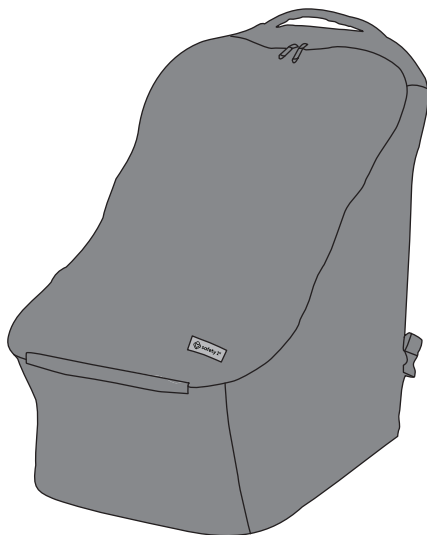

WARNING

**Read all instructions before assembly and use of product.
Keep instructions for future use.**

- **NEVER** carry your child inside the carry bag. Its only approved use is to carry a car seat.
- **ALWAYS** keep fingers away from moving parts, when zipping, unzipping or adjusting padded straps to prevent finger entrapment.
- **ALWAYS** remove protective material and poly bags and dispose before use.
- **NEVER** allow children to play with carry bag.
- Keep small parts away from children.

©2023 Dorel Juvenile Group, Inc. Safety 1st™ and the Safety 1st logo and design are trademarks of Dorel Juvenile Group, Inc. (800) 544-1108 www.safety1st.com. Styles, colors, and labeling may vary. Los estilos, colores y etiquetado pueden variar. Made in CHINA. Hecho en CHINA. Distributed by (distribuido por) Dorel Juvenile Group, Inc., 2525 State St., Columbus, IN 47201-7494. Dorel Juvenile Canada, 2233 Argentia Road, Suite 110, Mississauga, ON L5N 2X7. Representante exclusivo en Chile: DOREL JUVENILE CHILE S.A. Av. del Parque 4161, oficina 602 A, Huechuraba, Santiago, Chile - Fono: 56 2 24971500 - www.infanti.cl - www.dorel.cl. Importado y distribuido en Perú por: COMEXA COMERCIALIZADORA EXTRANJERA S.A. SUCURSAL DEL PERÚ - Los Libertadores 455, San Isidro, Lima 27, Lima, Perú RUC 20431062870 - Fono: 4413029 - www.infanti.com.pe. En Centro América, Caribe y Ecuador por: Best Brands Group S.A. - Av. Balboa, Bay Mall Plaza, Planta Baja, local 9, Panamá. - Fono: (507) 300 2884. En Colombia por: Baby Universe S.A.S. - Vía 40 No. 77-29, Barranquilla, Colombia - Fono: (575) 353 1110 Importador: DJGM, S.A. DE C.V. Gabriel Mancera No. 1041 Col. Del Valle, Benito Juárez C.P. 03100 México, Ciudad de México R.F.C. DJG140305GN9 Tel. (55) 67199202 09/23 4358-8483

DOREL