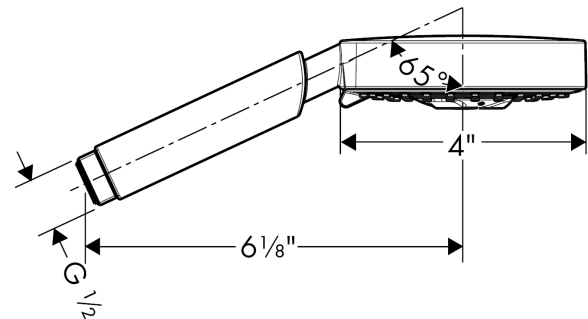

Raindance S

Handshower 100 3-Jet, 2.0 GPM

Finishes : **brushed nickel** Part no. : **04341820**

Description

Features

- 65 no-clog spray channels
- Spray modes: RainAir, BalanceAir, Whirl
- Flow: 2.0 GPM (7.6 L/Min)
- Gray spray disc

Item details

List Price \$ 239.00

Technology

Compliance

Product image

Scale drawing

Raindance S
Handshower 100 3-Jet, 2.0 GPM
Finishes : **brushed nickel** Part no. : **04341820**

Exploded drawing

Year of production: >06/10

Raindance S

Handshower 100 3-Jet, 2.0 GPM

Finishes : **brushed nickel** Part no. : **04341820**

Spare parts list

Year of production: >06/10

Pos.	Description	Part no.	Price	PU
1	filter packing	94246000	-	1