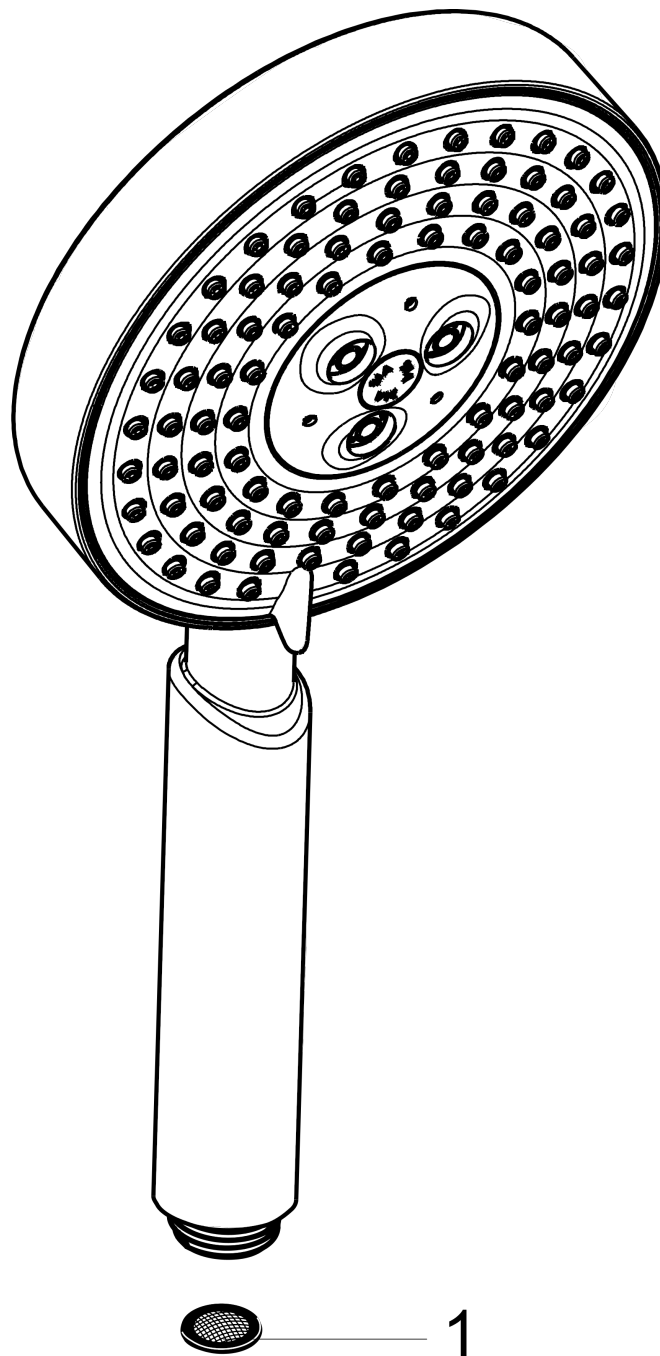

Raindance S

Handshower 100 3-Jet, 2.0 GPM

Finishes : **brushed nickel** Part no. : **04341820**

Description

Features

- 65 no-clog spray channels
- Spray modes: RainAir, BalanceAir, Whirl
- Flow: 2.0 GPM (7.6 L/Min)
- Gray spray disc

Item details

List Price \$ 239.00

Technology

Compliance

Product image

Scale drawing

Raindance S
Handshower 100 3-Jet, 2.0 GPM
Finishes : **brushed nickel** Part no. : **04341820**

Exploded drawing

Year of production: >06/10

Raindance S

Handshower 100 3-Jet, 2.0 GPM

Finishes : **brushed nickel** Part no. : **04341820**

Spare parts list

Year of production: >06/10

Pos.	Description	Part no.	Price	PU
1	filter packing	94246000	-	1