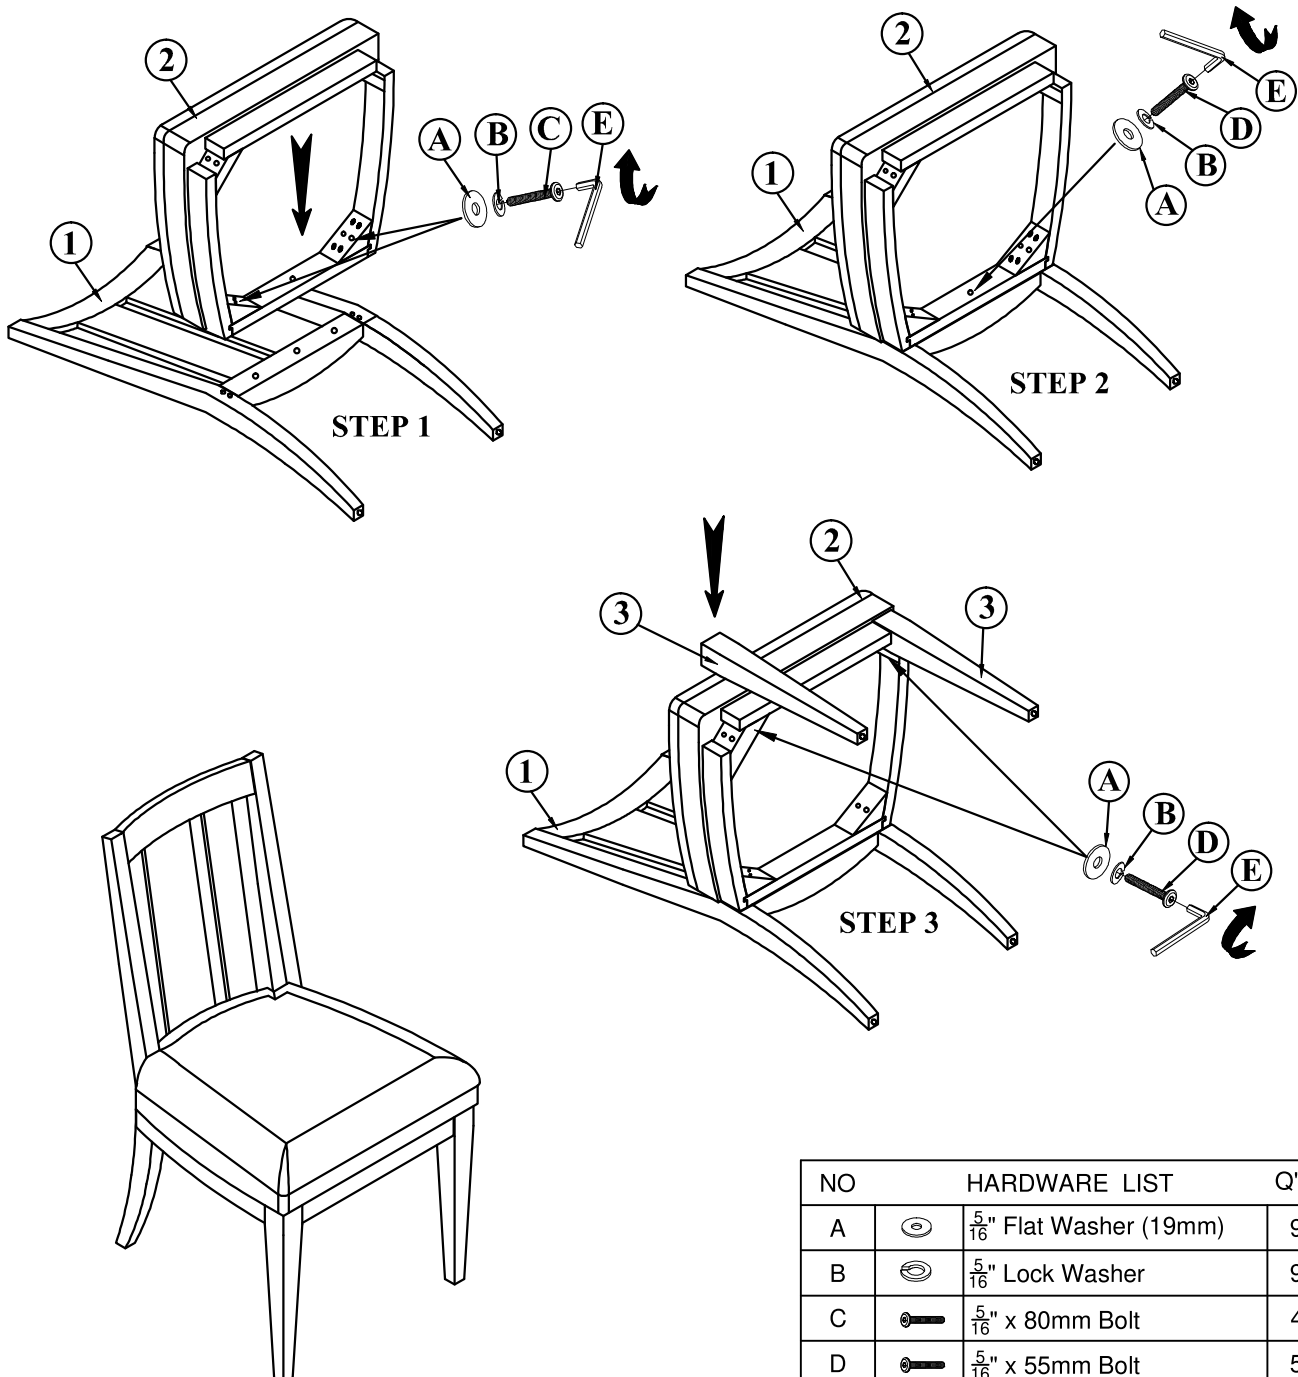

Thank you for purchasing this quality product from A.R.T. Furniture. Be sure to check all packing material for parts which may have come loose inside the carton during shipment. Identify and count all parts and compare with the parts list below.

**Note:** Some furniture is heavy, it is recommended that two people assemble this item to avoid injury or damage.

NO	HARDWARE LIST		Q'ty
A		$\frac{5}{16}$ " Flat Washer (19mm)	9
B		$\frac{5}{16}$ " Lock Washer	9
C		$\frac{5}{16}$ " x 80mm Bolt	4
D		$\frac{5}{16}$ " x 55mm Bolt	5
E		Allen Key (LG 4 *80 mm)	1