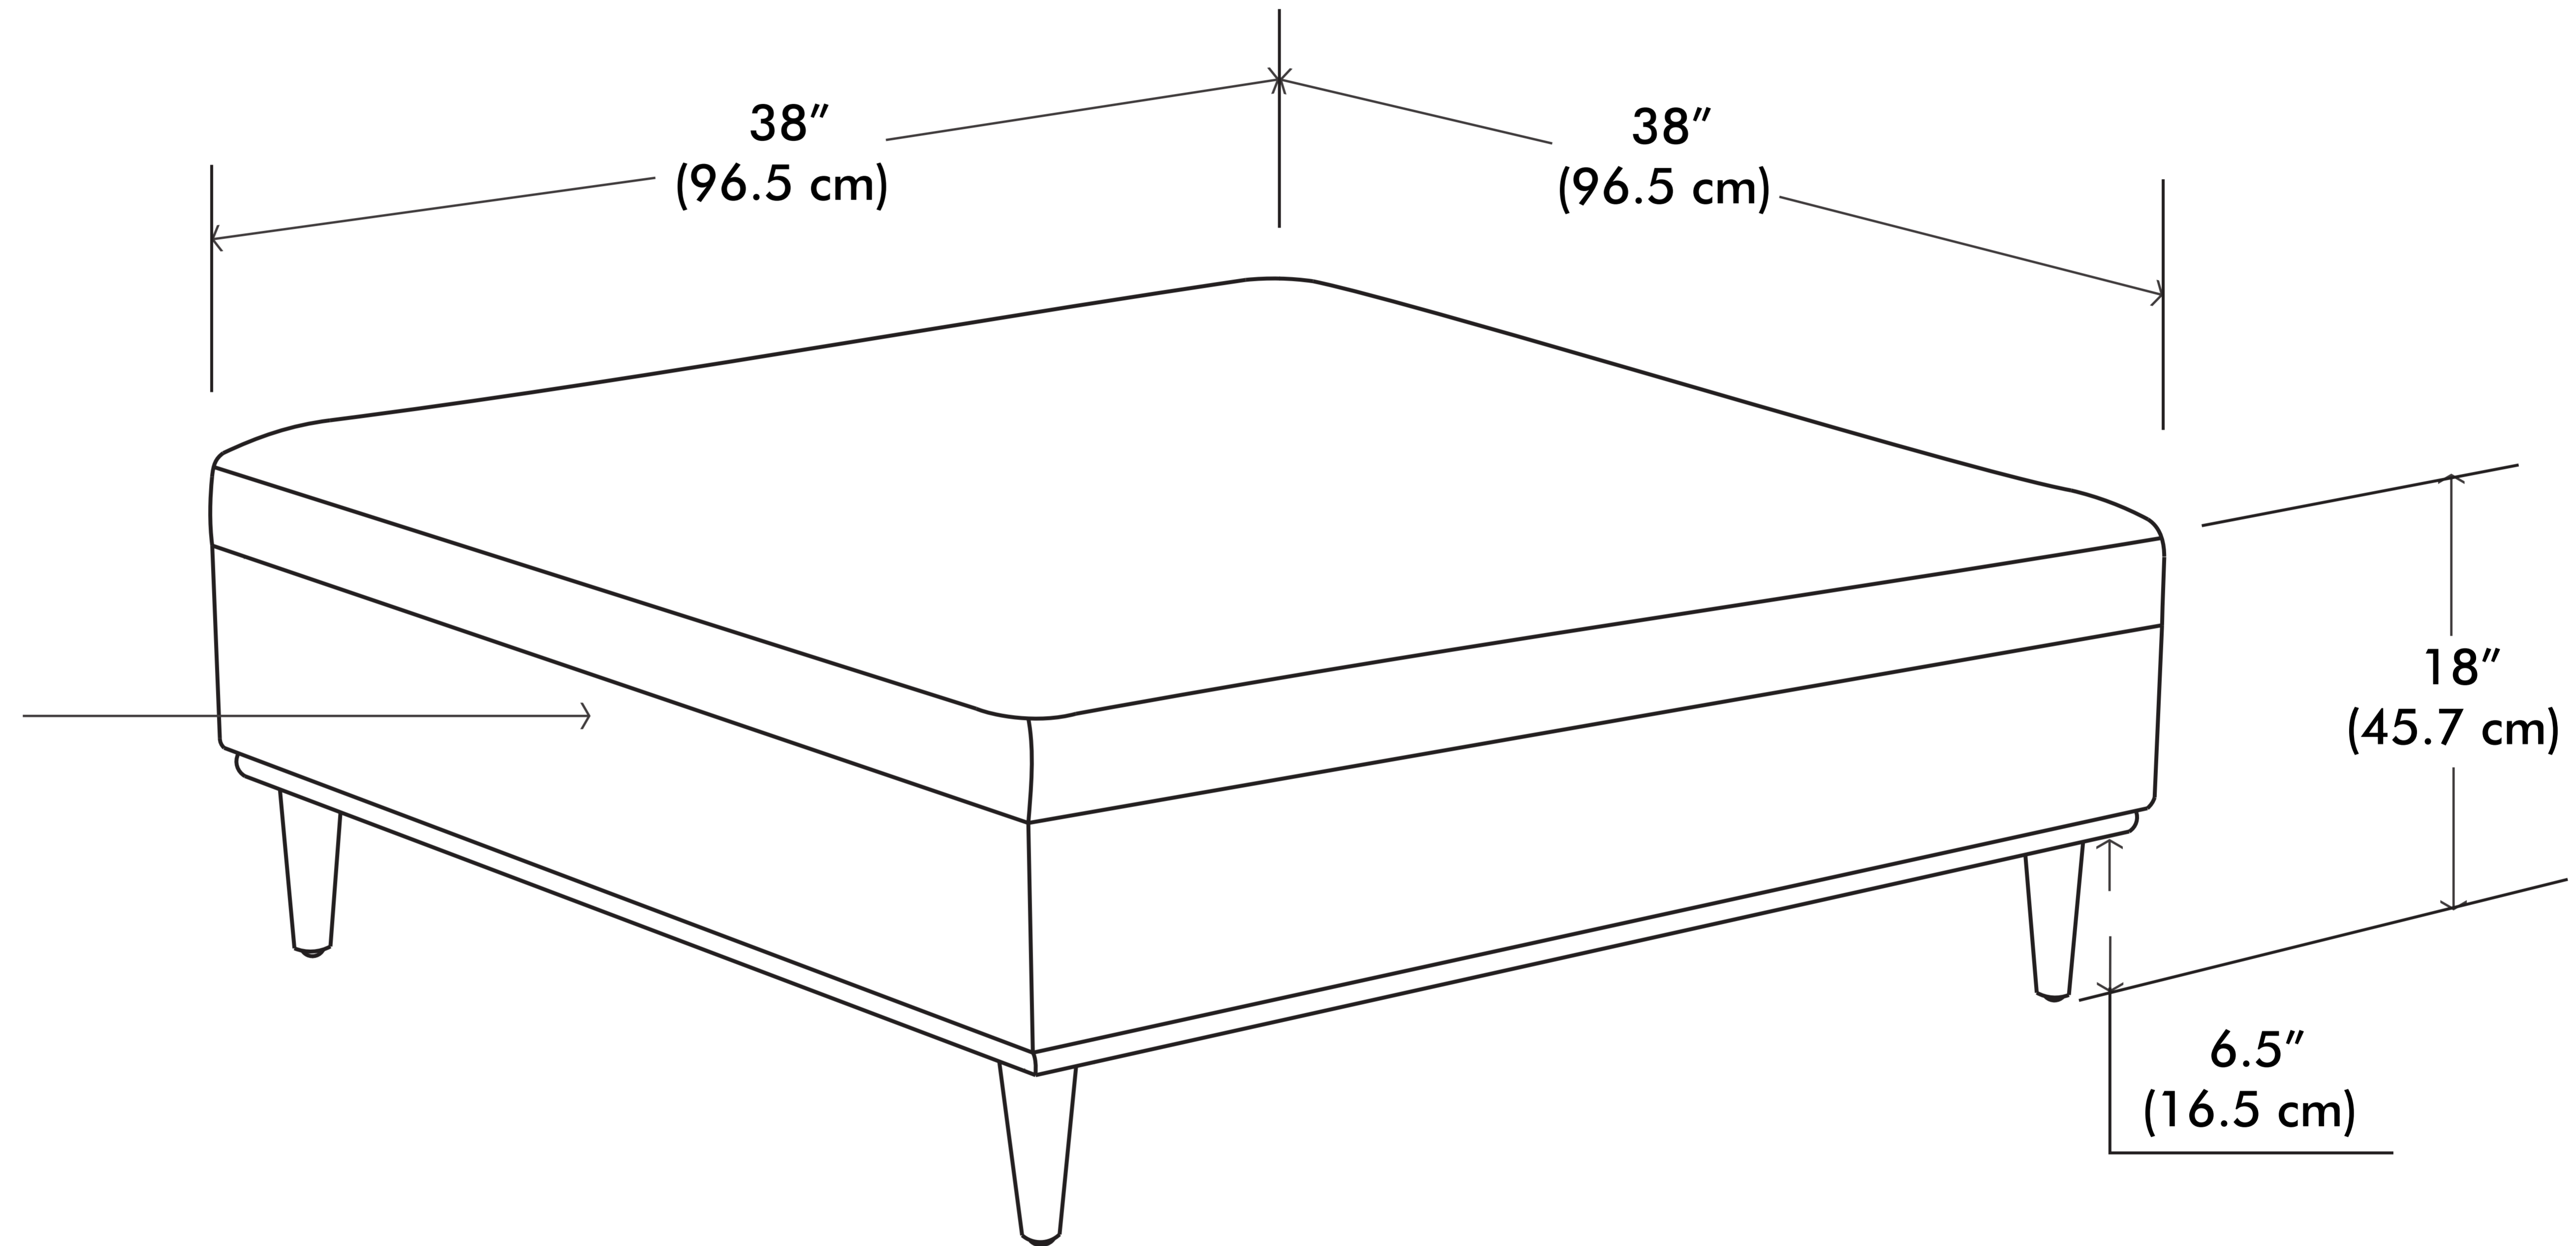

Shiloh Square Storage Ottoman

Inner dimensions :
W - 34.1" / 86.5 cm
D - 34.1" / 86.5 cm
H - 6.1" / 15.5 cm

Net weight: 58.4 lbs / 26.5 Kgs