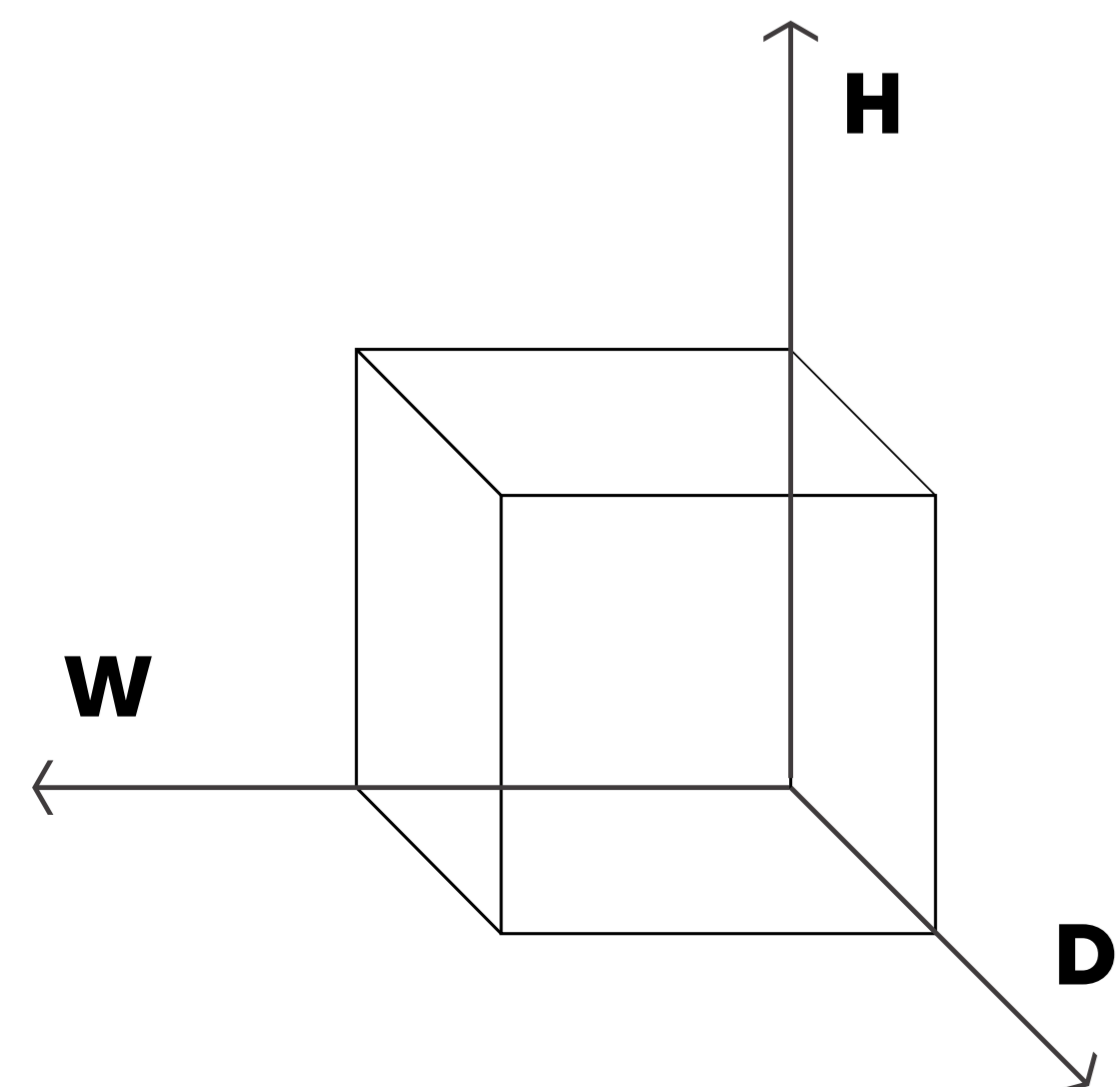

Shiloh Square Storage Ottoman

Inner dimensions :
W - 34.1" / 86.5 cm
D - 34.1" / 86.5 cm
H - 6.1" / 15.5 cm

Net weight: 58.4 lbs / 26.5 Kgs