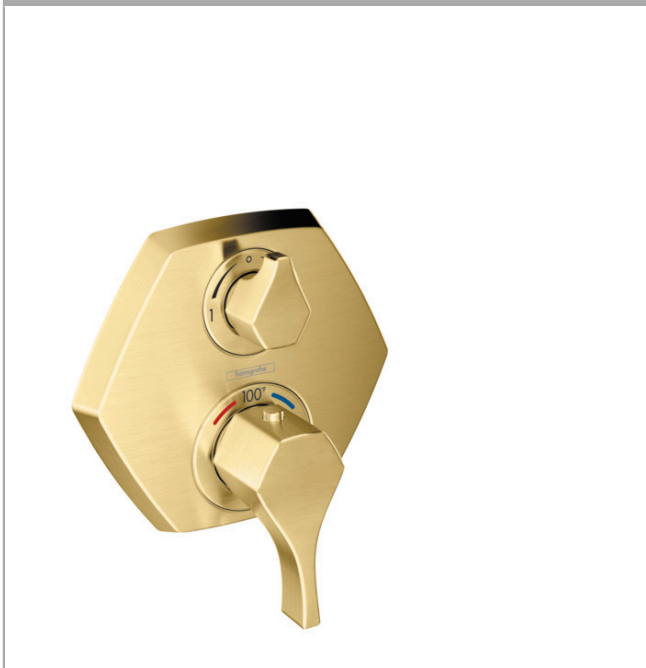

Locarno

Thermostatic Trim with Volume Control and Diverter

Finishes : **brushed gold optic** Part no. : **04820250**

Description

Features

- Consists of: Thermostatic Trim
- Volume control and diverter for 2 outlets
- Flow: 6.0 GPM (22.7 L/Min)
- Thermostatic cartridge
- Anti-scald 100° safety stop
- Optimized for water-efficient shower products
- Does not include: Rough

Product image