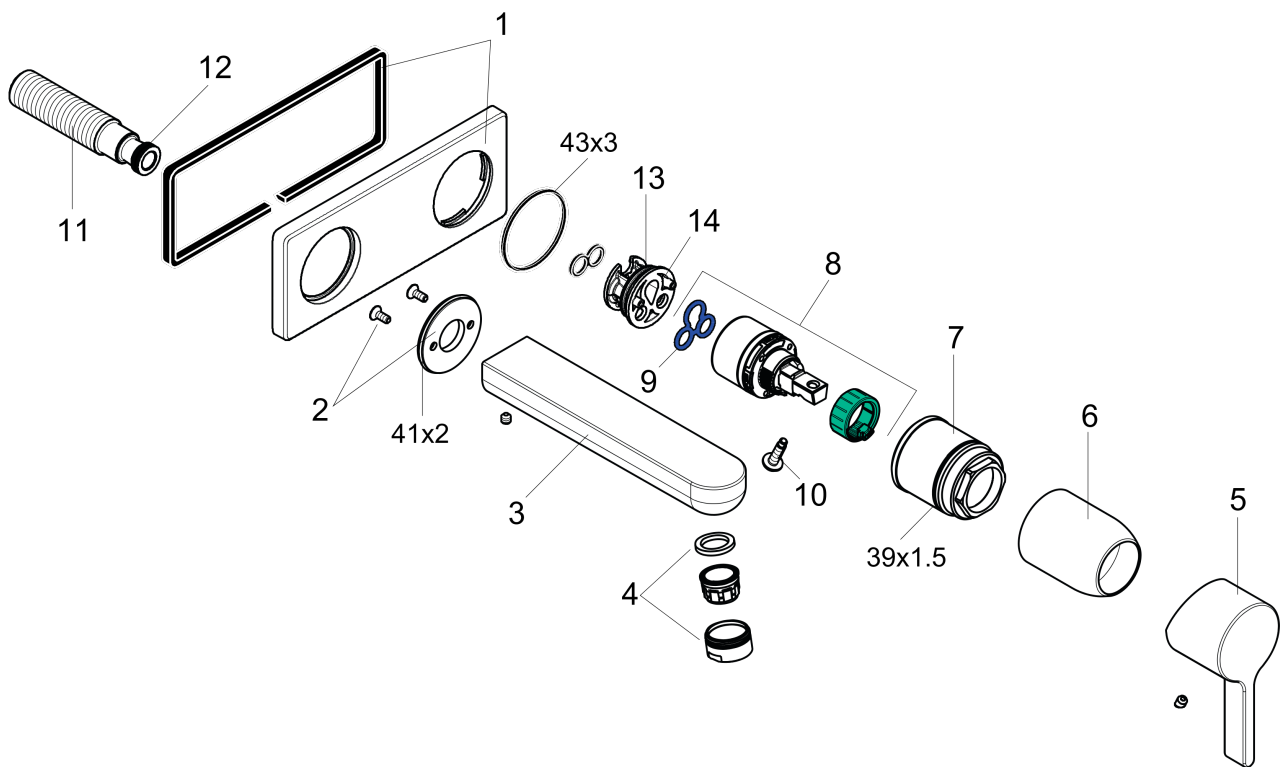

Metris S
Wall-Mounted Single-Handle Faucet Trim, 1.2 GPM
 Finishes : **chrome** Part no. : **31163001**

Description

Features

- Aerated spray
- Flow: 1.2 GPM (4.5 L/Min)
- Ceramic cartridge

Item details

List Price \$ 391.00

Technology

Compliance

Product image

Scale drawing

Metris S
Wall-Mounted Single-Handle Faucet Trim, 1.2 GPM
 Finishes : **chrome** Part no. : **31163001**

Exploded drawing

Year of production: >07/16

Metris S**Wall-Mounted Single-Handle Faucet Trim, 1.2 GPM**Finishes : **chrome** Part no. : **31163001****Spare parts list**

Year of production: >07/16

Pos.	Description	Part no.	Price	PU
1	escutcheon	95641000	-	1
2	escutcheon	95642000	-	1
3	spout 220 mm	95640000	-	1
4	aerator M24x1 (4,5 l/min)	92877000	-	1
5	handle	31093000	-	1
6	sleeve	98790000	-	1
7	nut	95622000	-	1
8	cartridge, assy	95646001	-	1
9	seal	95008000	-	1
10	locking screw for handle	95140000	-	1
11	connecting thread G½	95626000	-	1
12	O-ring 13x2	98128000	-	1
13	O-ring 26x2	98147000	-	1
14	adapter for cartridge	95779000	-	1
a	extension set 25 mm for 13622180	31971000	-	1
b	base body	13622181	-	1
c	O-ring 39x1,5	98400000	-	1
d	O-ring 43x3	98418000	-	1
e	O-ring 41x2	98212000	-	1