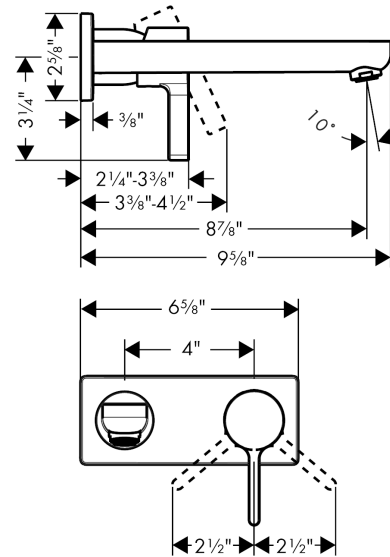

Metris S
Wall-Mounted Single-Handle Faucet Trim, 1.2 GPM
 Finishes : **chrome** Part no. : **31163001**

Description

Features

- Aerated spray
- Flow: 1.2 GPM (4.5 L/Min)
- Ceramic cartridge

Item details

List Price \$ 391.00

Technology

Compliance

Product image

Scale drawing

Metris S
Wall-Mounted Single-Handle Faucet Trim, 1.2 GPM
 Finishes : **chrome** Part no. : **31163001**

Exploded drawing

Year of production: >07/16

Metris S**Wall-Mounted Single-Handle Faucet Trim, 1.2 GPM**Finishes : **chrome** Part no. : **31163001****Spare parts list**

Year of production: >07/16

Pos.	Description	Part no.	Price	PU
1	escutcheon	95641000	-	1
2	escutcheon	95642000	-	1
3	spout 220 mm	95640000	-	1
4	aerator M24x1 (4,5 l/min)	92877000	-	1
5	handle	31093000	-	1
6	sleeve	98790000	-	1
7	nut	95622000	-	1
8	cartridge, assy	95646001	-	1
9	seal	95008000	-	1
10	locking screw for handle	95140000	-	1
11	connecting thread G½	95626000	-	1
12	O-ring 13x2	98128000	-	1
13	O-ring 26x2	98147000	-	1
14	adapter for cartridge	95779000	-	1
a	extension set 25 mm for 13622180	31971000	-	1
b	base body	13622181	-	1
c	O-ring 39x1,5	98400000	-	1
d	O-ring 43x3	98418000	-	1
e	O-ring 41x2	98212000	-	1