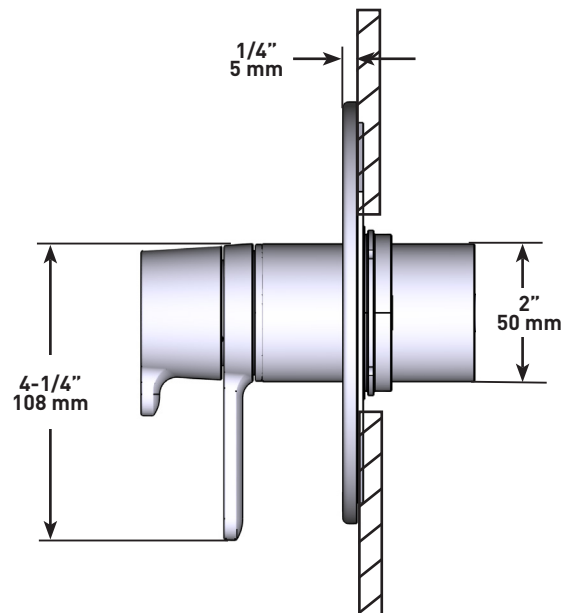

SPECIFICATIONS

DESCRIPTION

- 3 positions (OFF, 1, 2) no share
- R23, R23-SPEX or R23-EX rough required to complete
- Thermostatic / pressure balance coaxial cartridge with check valves
- Trim only

FLOW

- 24 L/min, 6.3 gpm (US) 60psi
- Type TP - For use with shower heads rated at 7L/min (1.8 gpm) or higher

NIBI

2-way no share
Type T/P (thermostatic/pressure balance) coaxial valve trim

MODELS: TNB44 SERIES

For warranty or additional information, contact:

US Customers

U.S.A.
houseofrohl.com/support
1-800-777-9762

ESPECIFICACIONES

DESCRIPCIÓN

- 3 posiciones (OFF, 1, 2) sin compartir
- Accesorio básico R23, R23-SPEX o R23-EX requerido para completar instalación
- Cartucho coaxial termostático/de equilibrio de presión con válvulas de retención
- Moldura solamente