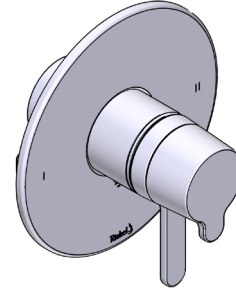

SPECIFICATIONS

DESCRIPTION

- 3 positions (OFF, 1, 2) no share
- R23, R23-SPEX or R23-EX rough required to complete
- Thermostatic / pressure balance coaxial cartridge with check valves
- Trim only

FLOW

- 24 L/min, 6.3 gpm (US) 60psi
- Type TP - For use with shower heads rated at 7L/min (1.8 gpm) or higher

STANDARDS

- CSA B125.1
- ASME A112.18.1
- ASSE 1016
- ADA

WARRANTY

- Most products or parts carry "Limited Warranties" against manufacturing defects. For US customers please visit houseofrohl.com/support and for Canadian customers please visit houseofrohl.ca/support for complete product and finish warranty.

NIBI

2-way no share
Type T/P (thermostatic/pressure balance) coaxial valve trim

MODELS: TNB44 SERIES