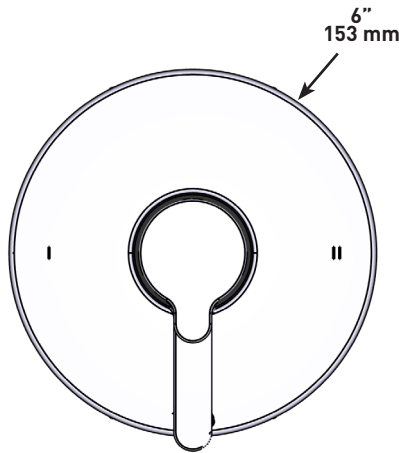

For warranty or additional information, contact:

US Customers

U.S.A.
houseofrohl.com/support
1-800-777-9762

QUEBEC / MARITIMES / WESTERN CANADA
QUÉBEC / MARITIMES / OUEST CANADIEN
QUEBEC / MARITIMOS / CANADA OCCIDENTAL
houseofrohl.ca/support
1-866-473-8442

Canadian Customers

ONTARIO
houseofrohl.ca/support
1-800-287-5354