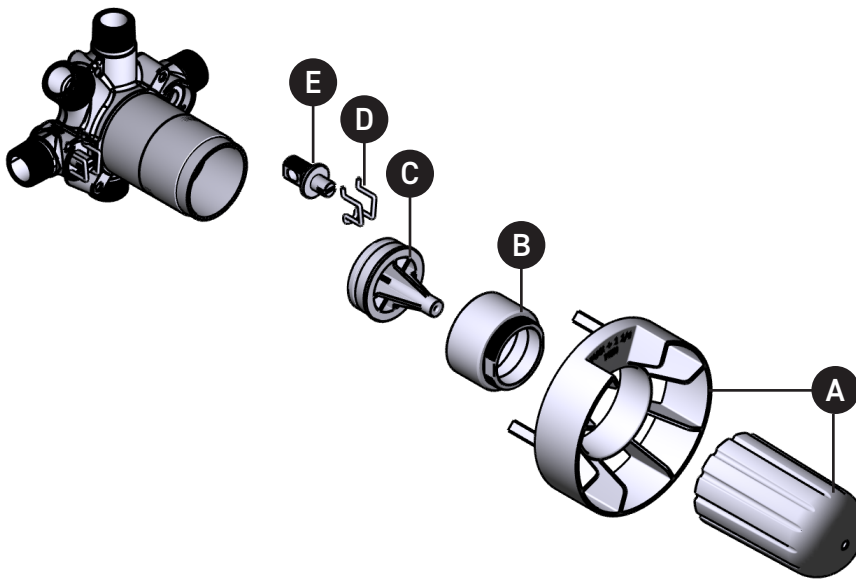

ORDER BY PART NUMBER

R45

3-Way Type T/P Coaxial Valve Rough

MODEL

R45
R45 EX
R45 SPEX

ID	Kit Number	Finish
A	S0-908	N/A
B	S305-441	N/A
C	S7-511	N/A
D	S390-127 (x2)	N/A
E	S7-441(x2)	N/A

U.S.A.
HOUSEOFROHL.COM
1-800-777-9762