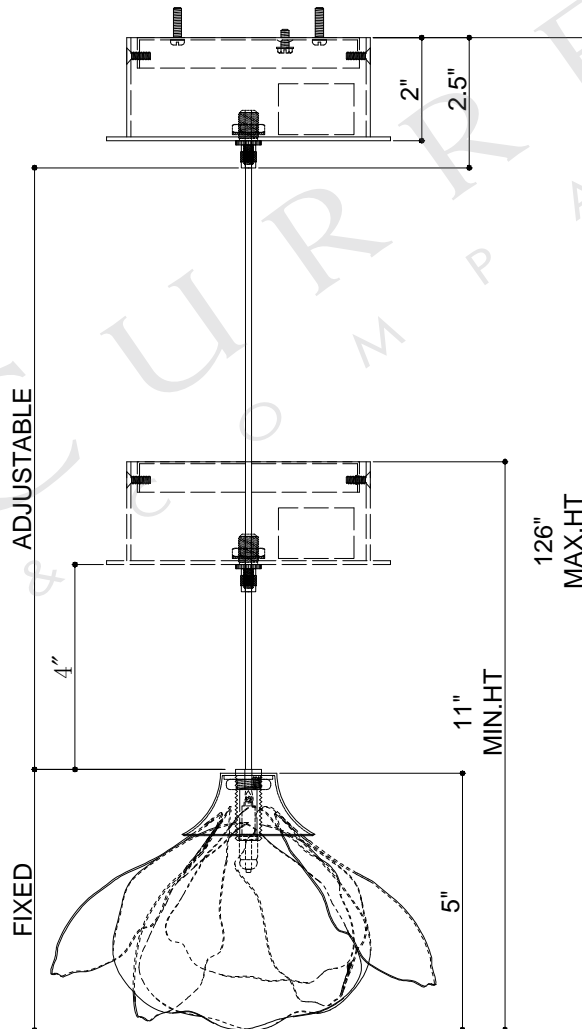

5.5"DIA. CANOPY
 4.25"DIA*0.5"H. MOUNTING PLATE COVER
 7.5"*5.0"H. SHADE

TOP VIEW

CANOPY DETAIL

FRONT VIEW

9000-0674

ALL WORK © 2020 CURREY & COMPANY