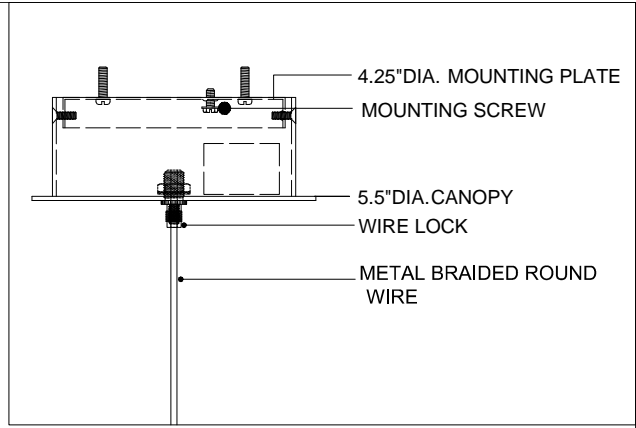

5.5"DIA. CANOPY
 4.25"DIA*0.5"H. MOUNTING PLATE COVER
 7.5"*5.0"H. SHADE

TOP VIEW

CANOPY DETAIL

FRONT VIEW

9000-0674

ALL WORK © 2020 CURREY & COMPANY