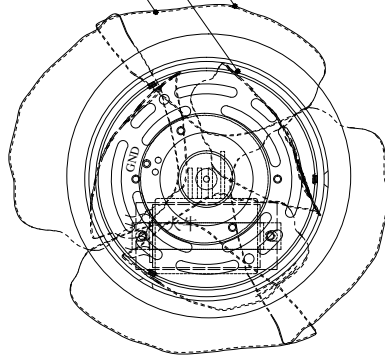

5.5"DIA. CANOPY
 4.25"DIA*0.5"H. MOUNTING PLATE COVER
 7.5"*5.0"H. SHADE

TOP VIEW

CANOPY DETAIL

FRONT VIEW

9000-0674

ALL WORK © 2020 CURREY & COMPANY