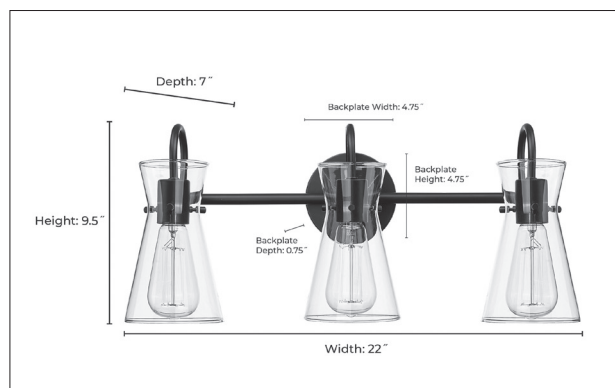

21003 VB

Millennium Lighting
105 Declaration Drive
McDonough, GA 30253
www.millenniumlighting.com