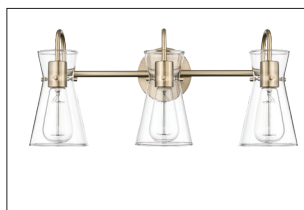

21003 VB

Millennium Lighting
105 Declaration Drive
McDonough, GA 30253
www.millenniumlighting.com