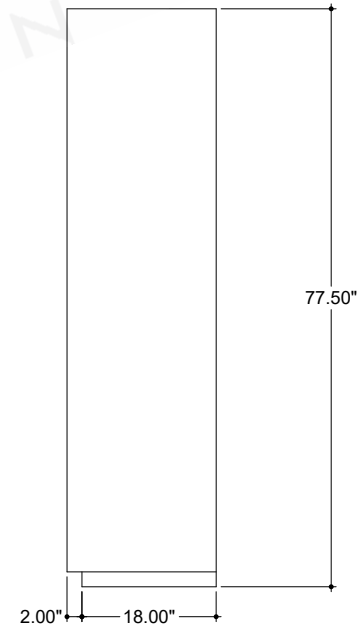

ITEM: 3000-0315

Overall Dimensions

Width: 48"
Depth: 20"
Height: 77.5"

TOP VIEW

FRONT VIEW

OPEN VIEW

SIDE VIEW