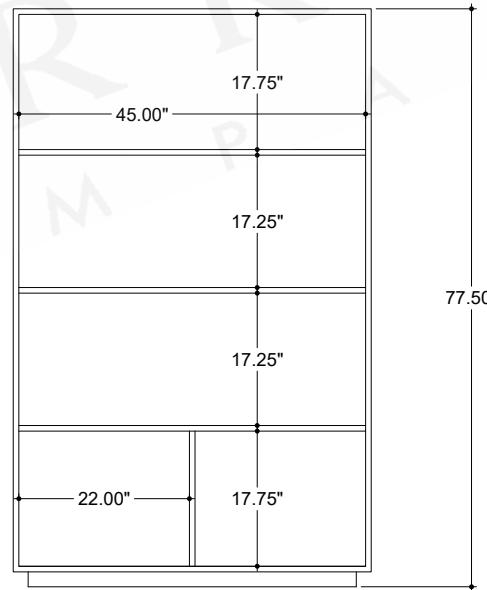

ITEM: 3000-0315

Overall Dimensions

Width: 48"
Depth: 20"
Height: 77.5"

TOP VIEW

FRONT VIEW

OPEN VIEW

SIDE VIEW