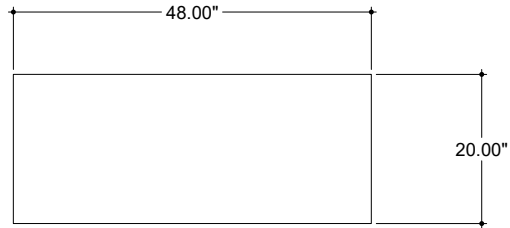

ITEM: 3000-0315

Overall Dimensions

Width: 48"
Depth: 20"
Height: 77.5"

TOP VIEW

FRONT VIEW

OPEN VIEW

SIDE VIEW