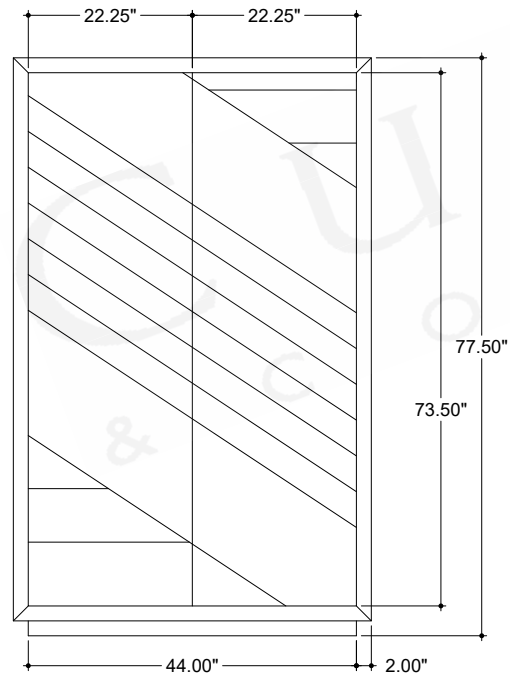

ITEM: 3000-0315

Overall Dimensions

Width: 48"
Depth: 20"
Height: 77.5"

TOP VIEW

FRONT VIEW

OPEN VIEW

SIDE VIEW