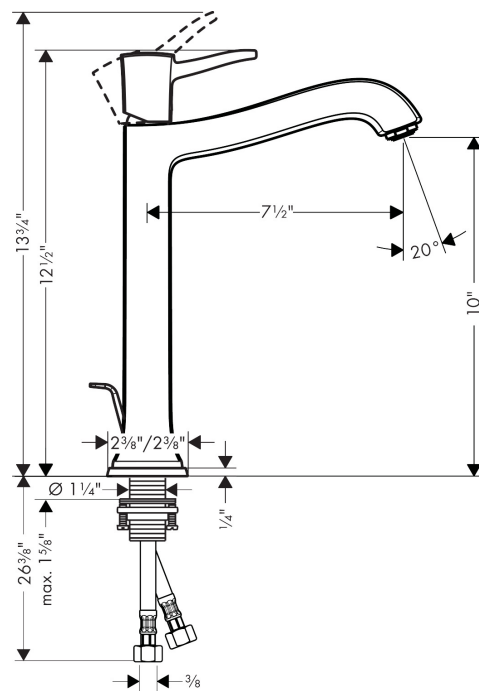

Brand hansgrohe
 Art. Name **Metropol Classic** Single-Hole Faucet 260 with Pop-Up Drain, 1.2 GPM
 Art. Nr. 31303141
 Surface brushed bronze
 Pos. 1

Product Picture

Drawing

Technology

Features

- Spray modes: Aerated spray
- Flow: 1.2 GPM (4.5 L/Min)
- Ceramic cartridge
- Includes pop-up drain