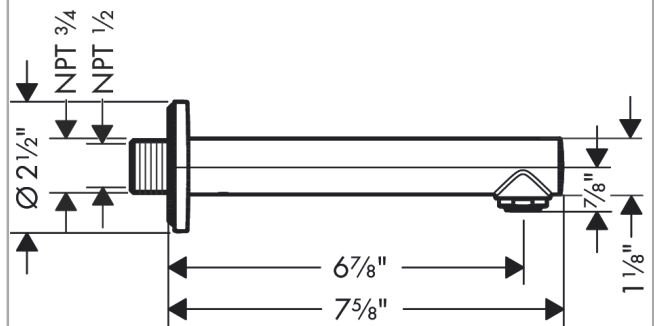

**Talis S  
Tub Spout**

Finishes : **chrome** Part no. : **72410001**

**Description**

**Features**

- Solid brass
- Includes: 1/2" female and 3/4" male adaptor

**Item details**

List Price \$ 158.00

**Compliance**

**Product image**

**Scale drawing**

**Talis S**  
**Tub Spout**  
 Finishes : **chrome**    Part no. : **72410001**

Exploded drawing

Year of production: **11/16 - 03/17**

**Talis S**  
**Tub Spout**  
 Finishes : **chrome**    Part no. : **72410001**