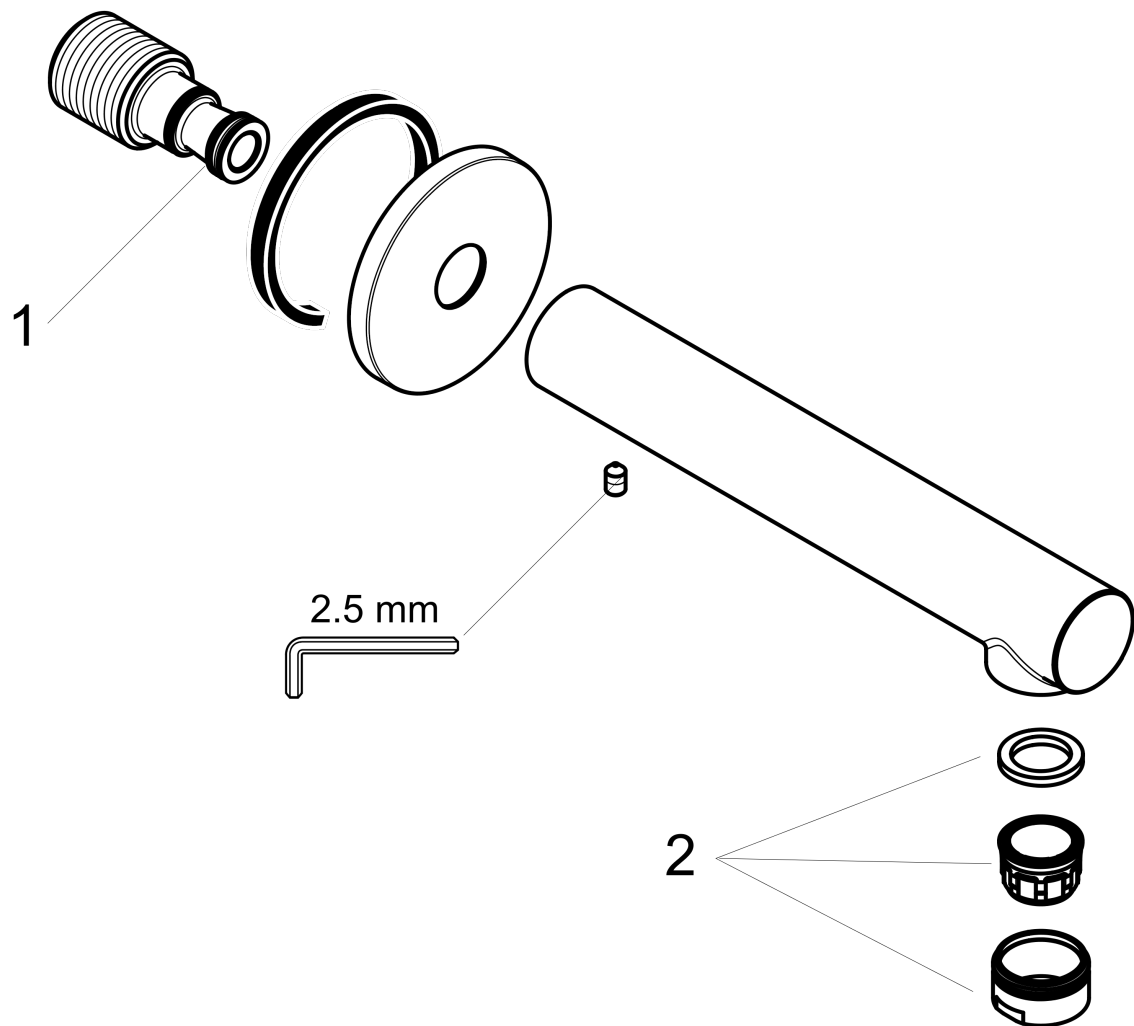

**Talis S  
Tub Spout**

Finishes : **chrome** Part no. : **72410001**

**Description**

**Features**

- Solid brass
- Includes: 1/2" female and 3/4" male adaptor

**Item details**

List Price \$ 158.00

**Compliance**

**Product image**

**Scale drawing**

**Talis S**  
**Tub Spout**  
 Finishes : **chrome**    Part no. : **72410001**

Exploded drawing

Year of production: **11/16 - 03/17**

**Talis S**  
**Tub Spout**  
 Finishes : **chrome**    Part no. : **72410001**

**Spare parts list**

Year of production: **11/16 - 03/17**

<b>Pos.</b>	<b>Description</b>	<b>Part no.</b>	<b>Price</b>	<b>PU</b>
1	O-ring 13x2	98128000	-	1
2	aerator M24x1 (30 l/min)	96512000	-	1