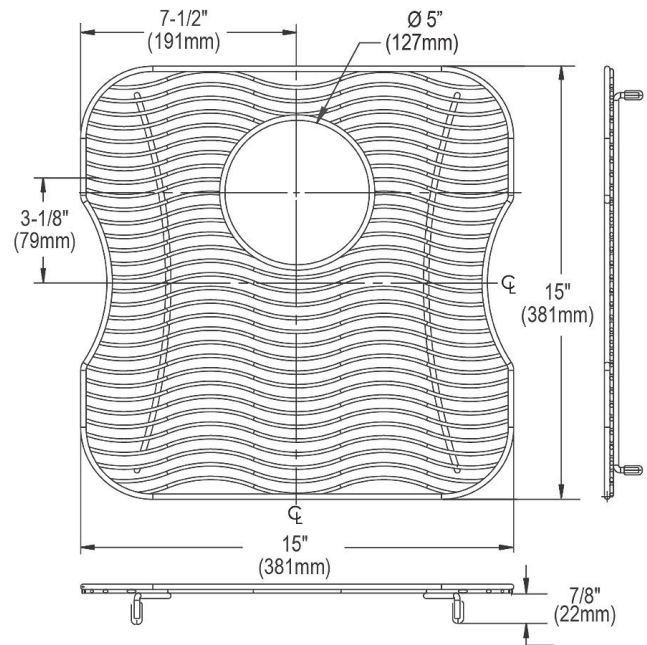

A Century of Tradition and Quality.

For more than 100 years, Elkay has been making innovative products and providing exceptional customer care. We take pride in offering plumbing products that make life easier, inspire change and leave the world a better place.

[Clean and Care Manual (PDF)](#)

[Clean and Care Manual (PDF)](#)

[Warranty (PDF)](#)