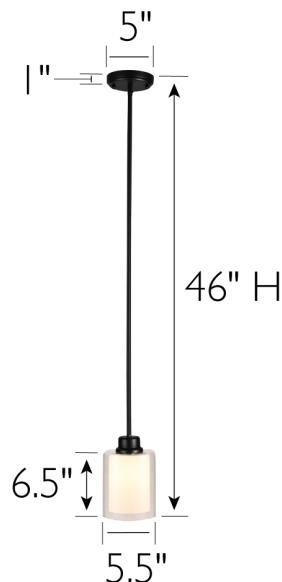

Oslo I-Light Mini Pendant Light Matte Black

SPECIFICATIONS

MOUNTING:	Flush Mount	LED BRIGHTNESS (LUMENS):	N/A
SLOPED CEILING ADAPTABLE:	Yes	LED COLOR CORRELATED TEMPERATURE (CCT):	N/A
LAMP TYPE 1:	1 E26 Medium Base Bulb	LED COLOR RENDERING INDEX (CRI):	N/A
BULB INCLUDED:	No	LED EFFICACY:	N/A
WATTS PER BULB:	60W or LED Equivalent	LED AVERAGE RATED LIFE:	N/A
TOTAL WATTAGE:	60W or LED Equivalent	ENERGY EFFICIENT:	No
DIMMABLE:	Yes	LIGHTING AMPS:	0.5
MATERIAL CONSTRUCTION:	Steel	VOLTAGE:	120V
ASSEMBLED DIMENSIONS:	46" H x 5.5" L x 5.5" D		
WEIGHT:	2.8 lbs.		
BACKPLATE DIMENSIONS:	N/A		
CANOPY/PLATE DIMENSIONS:	1" H x 5" W x 5" D		
GLASS/SHADE DIMENSIONS:	Inner: 6" H x 4.25" L x 4.25" D Outer: 6.5" H x 5.5" L x 5.5" D		
GLASS/SHADE MATERIAL:	Glass		
GLASS/SHADE TYPE:	Inner Frosted, Outer Clear		
GLASS/SHADE COLOR:	Inner White, Outer Clear		